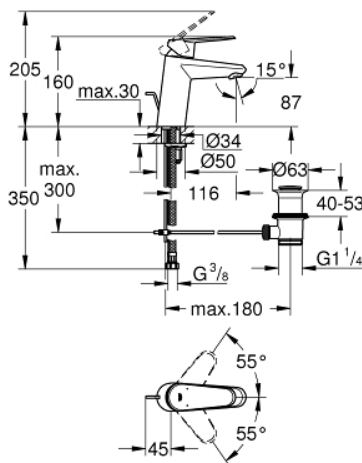

33 190 20E EURODISC COSMOPOLITAN SINGLE-LEVER BASIN MIXER 1/2" S-SIZE

PRODUCT DESCRIPTION

- Colour: chrome
- single hole installation
- metal lever
- GROHE SilkMove 35 mm ceramic cartridge
- adjustable flow rate limiter
- adjustable minimum flow rate approx. 2.5 l/min
- temperature limiter
- GROHE LongLife finish
- GROHE EcoJoy - less water, perfect flow
- maximum flow rate (at 3 bar): 5 l/min
- SpeedClean mousseur
- GROHE FastFixation installation system with centering support
- pop-up waste set 1 1/4"
- flexible connection hoses
- min. recommended pressure 1.0 bar
- acoustic group I in accordance with DIN 4109

33 190 20E EURODISC COSMOPOLITAN SINGLE-LEVER BASIN MIXER 1/2" S-SIZE

SPARE PARTS, August 2017 – now

- 1: Lever (Spare part-nr. 46738000)
- 2: Cap (Spare part-nr. 46492000)
- 3: Screw coupling (Spare part-nr. 46460000)
- 4: Cartridge (Spare part-nr. 46374000)
- 5: Pop-up rod (Spare part-nr. 46739000)
- 6: Flow straightener (Spare part-nr. 13955000)
- 7: Shank fastening assembly (Spare part-nr. 46645000)
- 8: Waste set 1 1/4" (Spare part-nr. 28910000)
- 8.1: Plug (Spare part-nr. 07182000)
- 8.2: Eccentric rod (Spare part-nr. 07052000)
- 9: Socket Spanner (Spare part-nr. 19332000)*
- 10: Mounting wrench (Spare part-nr. 19017000)*
- 11: Eccentric rod (Spare part-nr. 07341000)*