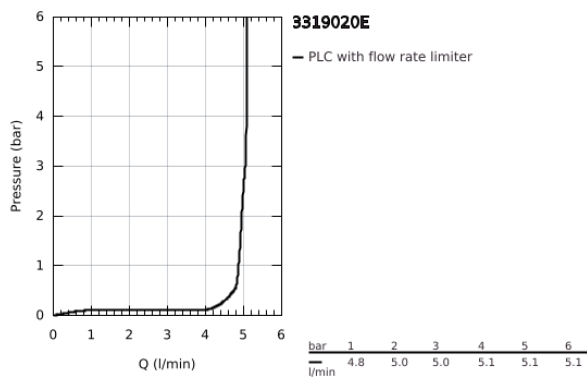

33 190 20E EURODISC COSMOPOLITAN SINGLE-LEVER BASIN MIXER 1/2" S-SIZE

PRODUCT DESCRIPTION

- Colour: chrome
- single hole installation
- metal lever
- GROHE SilkMove 35 mm ceramic cartridge
- adjustable flow rate limiter
- adjustable minimum flow rate approx. 2.5 l/min
- temperature limiter
- GROHE LongLife finish
- GROHE EcoJoy - less water, perfect flow
- maximum flow rate (at 3 bar): 5 l/min
- SpeedClean mousseur
- GROHE FastFixation installation system with centering support
- pop-up waste set 1 1/4"
- flexible connection hoses
- min. recommended pressure 1.0 bar
- acoustic group I in accordance with DIN 4109

33 190 20E EURODISC COSMOPOLITAN SINGLE-LEVER BASIN MIXER 1/2" S-SIZE

SPARE PARTS, August 2017 – now

- 1: Lever (Spare part-nr. 46738000)
- 2: Cap (Spare part-nr. 46492000)
- 3: Screw coupling (Spare part-nr. 46460000)
- 4: Cartridge (Spare part-nr. 46374000)
- 5: Pop-up rod (Spare part-nr. 46739000)
- 6: Flow straightener (Spare part-nr. 13955000)
- 7: Shank fastening assembly (Spare part-nr. 46645000)
- 8: Waste set 1 1/4" (Spare part-nr. 28910000)
- 8.1: Plug (Spare part-nr. 07182000)
- 8.2: Eccentric rod (Spare part-nr. 07052000)
- 9: Socket Spanner (Spare part-nr. 19332000)*
- 10: Mounting wrench (Spare part-nr. 19017000)*
- 11: Eccentric rod (Spare part-nr. 07341000)*