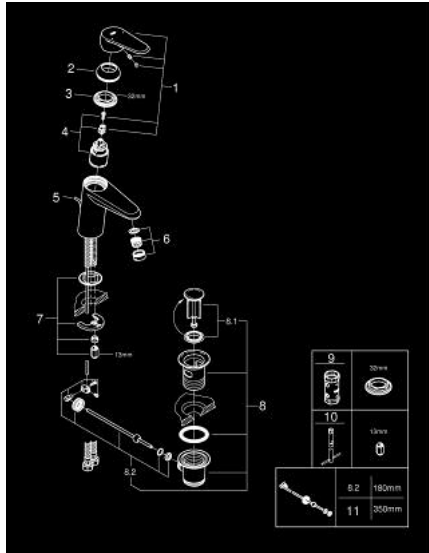

33 190 20E EURODISC COSMOPOLITAN SINGLE-LEVER BASIN MIXER 1/2" S-SIZE

PRODUCT DESCRIPTION

- Colour: chrome
- single hole installation
- metal lever
- GROHE SilkMove 35 mm ceramic cartridge
- adjustable flow rate limiter
- adjustable minimum flow rate approx. 2.5 l/min
- temperature limiter
- GROHE LongLife finish
- GROHE EcoJoy - less water, perfect flow
- maximum flow rate (at 3 bar): 5 l/min
- SpeedClean mousseur
- GROHE FastFixation installation system with centering support
- pop-up waste set 1 1/4"
- flexible connection hoses
- min. recommended pressure 1.0 bar
- acoustic group I in accordance with DIN 4109

33 190 20E EURODISC COSMOPOLITAN SINGLE-LEVER BASIN MIXER 1/2" S-SIZE

SPARE PARTS, August 2017 – now

- 1: Lever (Spare part-nr. 46738000)
- 2: Cap (Spare part-nr. 46492000)
- 3: Screw coupling (Spare part-nr. 46460000)
- 4: Cartridge (Spare part-nr. 46374000)
- 5: Pop-up rod (Spare part-nr. 46739000)
- 6: Flow straightener (Spare part-nr. 13955000)
- 7: Shank fastening assembly (Spare part-nr. 46645000)
- 8: Waste set 1 1/4" (Spare part-nr. 28910000)
- 8.1: Plug (Spare part-nr. 07182000)
- 8.2: Eccentric rod (Spare part-nr. 07052000)
- 9: Socket Spanner (Spare part-nr. 19332000)*
- 10: Mounting wrench (Spare part-nr. 19017000)*
- 11: Eccentric rod (Spare part-nr. 07341000)*