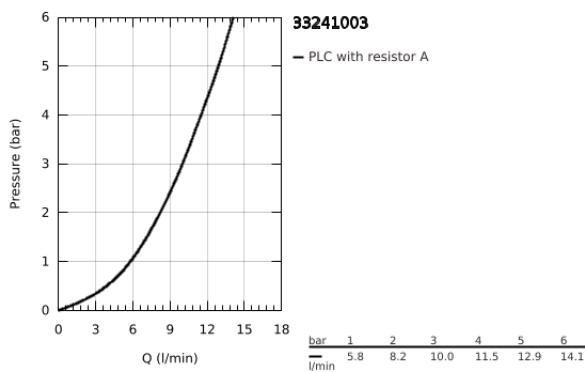

### 33 241 003 GROHE PLUS SINGLE-LEVER BIDET MIXER 1/2"

#### PRODUCT DESCRIPTION

- Colour: chrome
- single hole installation
- metal lever
- GROHE SilkMove 28 mm ceramic cartridge
- with temperature limiter
- GROHE LongLife finish
- rapid installation system
- ball-joint mousseur
- pop-up waste set 1 1/4"
- flexible connection hoses
- min. recommended pressure 1.0 bar

## 33 241 003 GROHE PLUS SINGLE-LEVER BIDET MIXER 1/2"