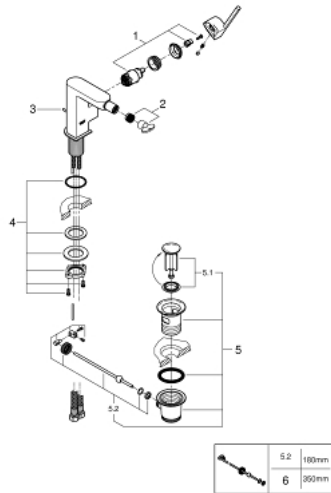

### 33 241 003 GROHE PLUS SINGLE-LEVER BIDET MIXER 1/2"

#### PRODUCT DESCRIPTION

- Colour: chrome
- single hole installation
- metal lever
- GROHE SilkMove 28 mm ceramic cartridge
- with temperature limiter
- GROHE LongLife finish
- rapid installation system
- ball-joint mousseur
- pop-up waste set 1 1/4"
- flexible connection hoses
- min. recommended pressure 1.0 bar

## 33 241 003 GROHE PLUS SINGLE-LEVER BIDET MIXER 1/2"

### SPARE PARTS, August 2018 – now

- 1: Cartridge (Spare part-nr. 46963000)
  - 2: Flow control set (Spare part-nr. 48470000)
  - 3: Pop-up rod (Spare part-nr. 46739000)
  - 4: Shank fastening assembly (Spare part-nr. 48384000)
  - 5: Waste set 1 1/4" (Spare part-nr. 28910000)
  - 5.1: Plug (Spare part-nr. 07182000)
  - 5.2: Eccentric rod (Spare part-nr. 07052000)
  - 6: Eccentric rod (Spare part-nr. 07341000)\*
- \* Optional accessories