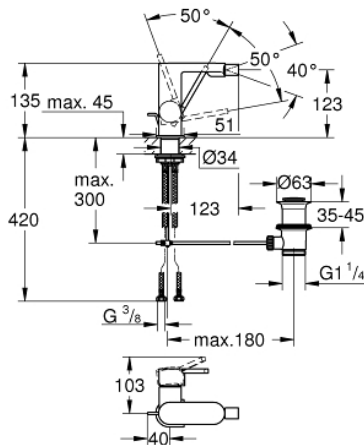

### 33 241 003 GROHE PLUS SINGLE-LEVER BIDET MIXER 1/2"

#### PRODUCT DESCRIPTION

- Colour: chrome
- single hole installation
- metal lever
- GROHE SilkMove 28 mm ceramic cartridge
- with temperature limiter
- GROHE LongLife finish
- rapid installation system
- ball-joint mousseur
- pop-up waste set 1 1/4"
- flexible connection hoses
- min. recommended pressure 1.0 bar

## 33 241 003 GROHE PLUS SINGLE-LEVER BIDET MIXER 1/2"

### SPARE PARTS, August 2018 – now

- 1: Cartridge (Spare part-nr. 46963000)
  - 2: Flow control set (Spare part-nr. 48470000)
  - 3: Pop-up rod (Spare part-nr. 46739000)
  - 4: Shank fastening assembly (Spare part-nr. 48384000)
  - 5: Waste set 1 1/4" (Spare part-nr. 28910000)
  - 5.1: Plug (Spare part-nr. 07182000)
  - 5.2: Eccentric rod (Spare part-nr. 07052000)
  - 6: Eccentric rod (Spare part-nr. 07341000)\*
- \* Optional accessories