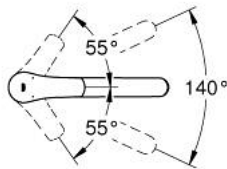

33 281 243 3 EUROSMART SINGLE-LEVER SINK MIXER 1/2"

PRODUCT DESCRIPTION

- Colour: matte black
- low spout
- single hole installation
- GROHE SilkMove 35 mm ceramic cartridge
- integrated temperature limiter
- adjustable flow rate limiter
- swivel cast spout
- swivel area 140°
- Protected Water Ways no contact of water with lead or nickel inside the tap
- Easy Release Aerator for tool free replacement
- flexible connection hoses 3/8"
- maximum flow rate (at 3 bar): 11 l/min
- min. recommended pressure 1.0 bar
- professional edition