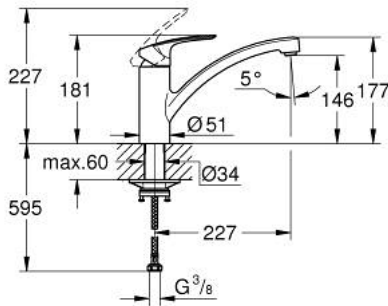

33 281 243 3 EUROSMART SINGLE-LEVER SINK MIXER 1/2"

PRODUCT DESCRIPTION

- Colour: matte black
- low spout
- single hole installation
- GROHE SilkMove 35 mm ceramic cartridge
- integrated temperature limiter
- adjustable flow rate limiter
- swivel cast spout
- swivel area 140°
- Protected Water Ways no contact of water with lead or nickel inside the tap
- Easy Release Aerator for tool free replacement
- flexible connection hoses 3/8"
- maximum flow rate (at 3 bar): 11 l/min
- min. recommended pressure 1.0 bar
- professional edition