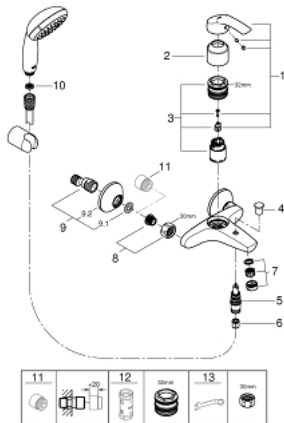

33 302 20A EUROSART SINGLE-LEVER BATH MIXER 1/2"

PRODUCT DESCRIPTION

- Colour: chrome
- wall mounted
- metal lever
- GROHE SilkMove 35 mm ceramic cartridge
- with temperature limiter
- GROHE LongLife finish
- adjustable flow rate limiter
- automatic diverter: bath/shower
- mousseur
- integrated non-return valve in the shower outlet 1/2"
- S-unions
- metal wall escutcheons
- protected against backflow
- with shower set
- consisting of:
 - hand shower Tempesta 100, 1 spray, 9.5 l/min (27 923)
 - wall shower holder (28 605)
 - shower hose Relexaflex 1500 mm 1/2" x 1/2" (28 151)

33 302 20A EUROSART SINGLE-LEVER BATH MIXER 1/2"

SPARE PARTS, April 2017 – now

- 1: Lever (Spare part-nr. 46898000)
- 2: Cap (Spare part-nr. 46899000)
- 3: Cartridge (Spare part-nr. 46374000)
- 4: Diverter knob (Spare part-nr. 65648000)
- 5: Diverter (Spare part-nr. 65655000)
- 6: Non-return valve (Spare part-nr. 08565000)
- 7: Mousseur (Spare part-nr. 13952000)
- 8: Screw connection 1/2" (Spare part-nr. 45044000)
- 9: S-union (Spare part-nr. 12075000)
- 9.1: Seal (Spare part-nr. 0138600M)
- 9.2: Escutcheon (Spare part-nr. 0221000M)
- 10: Dirt strainer (Spare part-nr. 0700200M)
- 11: Extension 3/4", 20 mm (Spare part-nr. 0713000M)*
- 12: Socket Spanner (Spare part-nr. 19332000)*
- 13: Special spanner (Spare part-nr. 19377000)*