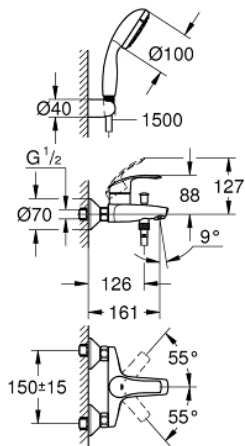

33 302 20A EUROSART SINGLE-LEVER BATH MIXER 1/2"

PRODUCT DESCRIPTION

- Colour: chrome
- wall mounted
- metal lever
- GROHE SilkMove 35 mm ceramic cartridge
- with temperature limiter
- GROHE LongLife finish
- adjustable flow rate limiter
- automatic diverter: bath/shower
- mousseur
- integrated non-return valve in the shower outlet 1/2"
- S-unions
- metal wall escutcheons
- protected against backflow
- with shower set
- consisting of:
 - hand shower Tempesta 100, 1 spray, 9.5 l/min (27 923)
 - wall shower holder (28 605)
 - shower hose Relexaflex 1500 mm 1/2" x 1/2" (28 151)

33 302 20A EUROSART SINGLE-LEVER BATH MIXER 1/2"

SPARE PARTS, April 2017 – now

- 1: Lever (Spare part-nr. 46898000)
- 2: Cap (Spare part-nr. 46899000)
- 3: Cartridge (Spare part-nr. 46374000)
- 4: Diverter knob (Spare part-nr. 65648000)
- 5: Diverter (Spare part-nr. 65655000)
- 6: Non-return valve (Spare part-nr. 08565000)
- 7: Mousseur (Spare part-nr. 13952000)
- 8: Screw connection 1/2" (Spare part-nr. 45044000)
- 9: S-union (Spare part-nr. 12075000)
- 9.1: Seal (Spare part-nr. 0138600M)
- 9.2: Escutcheon (Spare part-nr. 0221000M)
- 10: Dirt strainer (Spare part-nr. 0700200M)
- 11: Extension 3/4", 20 mm (Spare part-nr. 0713000M)*
- 12: Socket Spanner (Spare part-nr. 19332000)*
- 13: Special spanner (Spare part-nr. 19377000)*