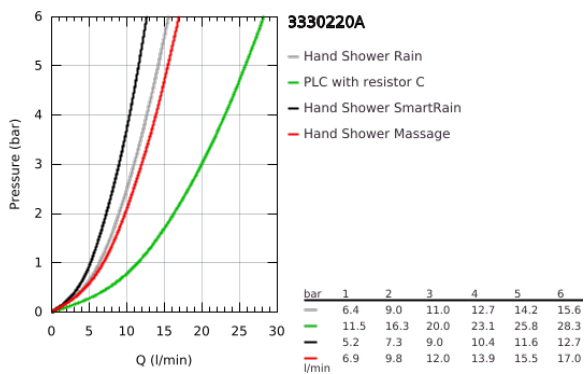

33 302 20A EUROSART SINGLE-LEVER BATH MIXER 1/2"

PRODUCT DESCRIPTION

- Colour: chrome
- wall mounted
- metal lever
- GROHE SilkMove 35 mm ceramic cartridge
- with temperature limiter
- GROHE LongLife finish
- adjustable flow rate limiter
- automatic diverter: bath/shower
- mousseur
- integrated non-return valve in the shower outlet 1/2"
- S-unions
- metal wall escutcheons
- protected against backflow
- with shower set
- consisting of:
 - hand shower Tempesta 100, 1 spray, 9.5 l/min (27 923)
 - wall shower holder (28 605)
 - shower hose Relexaflex 1500 mm 1/2" x 1/2" (28 151)

33 302 20A EUROSART SINGLE-LEVER BATH MIXER 1/2"

SPARE PARTS, April 2017 – now

- 1: Lever (Spare part-nr. 46898000)
- 2: Cap (Spare part-nr. 46899000)
- 3: Cartridge (Spare part-nr. 46374000)
- 4: Diverter knob (Spare part-nr. 65648000)
- 5: Diverter (Spare part-nr. 65655000)
- 6: Non-return valve (Spare part-nr. 08565000)
- 7: Mousseur (Spare part-nr. 13952000)
- 8: Screw connection 1/2" (Spare part-nr. 45044000)
- 9: S-union (Spare part-nr. 12075000)
- 9.1: Seal (Spare part-nr. 0138600M)
- 9.2: Escutcheon (Spare part-nr. 0221000M)
- 10: Dirt strainer (Spare part-nr. 0700200M)
- 11: Extension 3/4", 20 mm (Spare part-nr. 0713000M)*
- 12: Socket Spanner (Spare part-nr. 19332000)*
- 13: Special spanner (Spare part-nr. 19377000)*