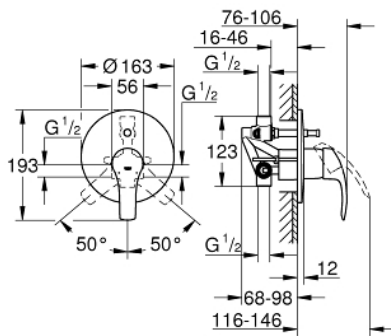

### 33 305 002 EUROSMART SINGLE-LEVER BATH MIXER 1/2"

**PRODUCT DESCRIPTION**

- Colour: chrome
- wall installation
- GROHE SilkMove 46 mm ceramic cartridge
- GROHE LongLife finish
- GROHE FastFixation covered fixation
- consisting of:
- set for final installation (19 450 002)
- rough-in set for wall mounted bath mixer
- adjustable flow rate limiter
- automatic diverter: bath/shower
- metal lever
- metal escutcheon
- escutcheon- and shaft-sealing
- optional temperature limiter ref. no. 46 308

## 33 305 002 EUROSMART SINGLE-LEVER BATH MIXER 1/2"

### SPARE PARTS, October 2013 – now

- 1: Lever (Spare part-nr. 46903000)
- 2: Escutcheon (Spare part-nr. 46905000)
- 3: Cartridge (Spare part-nr. 46048000)
- 4: Diverter (Spare part-nr. 46737000)
- 5: Temperature limiter (Spare part-nr. 46308000)\*
- 6: Extension set (Spare part-nr. 46191000)\*
- 7: Extension set (Spare part-nr. 46343000)\*