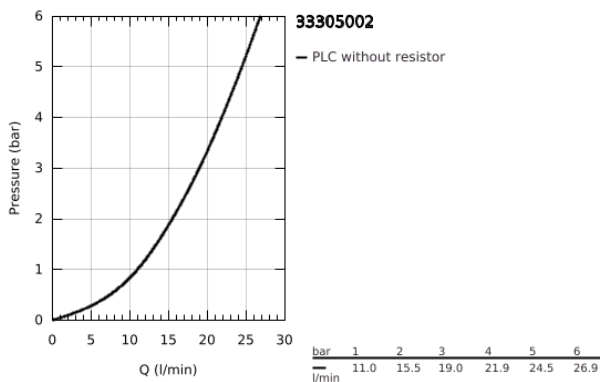

### 33 305 002 EUROSMART SINGLE-LEVER BATH MIXER 1/2"

**PRODUCT DESCRIPTION**

- Colour: chrome
- wall installation
- GROHE SilkMove 46 mm ceramic cartridge
- GROHE LongLife finish
- GROHE FastFixation covered fixation
- consisting of:
- set for final installation (19 450 002)
- rough-in set for wall mounted bath mixer
- adjustable flow rate limiter
- automatic diverter: bath/shower
- metal lever
- metal escutcheon
- escutcheon- and shaft-sealing
- optional temperature limiter ref. no. 46 308

## 33 305 002 EUROSMART SINGLE-LEVER BATH MIXER 1/2"