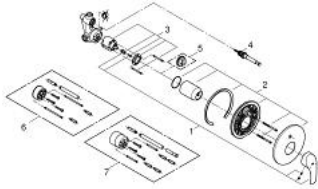

### 33 305 002 EUROSMART SINGLE-LEVER BATH MIXER 1/2"

**PRODUCT DESCRIPTION**

- Colour: chrome
- wall installation
- GROHE SilkMove 46 mm ceramic cartridge
- GROHE LongLife finish
- GROHE FastFixation covered fixation
- consisting of:
- set for final installation (19 450 002)
- rough-in set for wall mounted bath mixer
- adjustable flow rate limiter
- automatic diverter: bath/shower
- metal lever
- metal escutcheon
- escutcheon- and shaft-sealing
- optional temperature limiter ref. no. 46 308

## 33 305 002 EUROSMART SINGLE-LEVER BATH MIXER 1/2"

### SPARE PARTS, October 2013 – now

- 1: Lever (Spare part-nr. 46903000)
- 2: Escutcheon (Spare part-nr. 46905000)
- 3: Cartridge (Spare part-nr. 46048000)
- 4: Diverter (Spare part-nr. 46737000)
- 5: Temperature limiter (Spare part-nr. 46308000)\*
- 6: Extension set (Spare part-nr. 46191000)\*
- 7: Extension set (Spare part-nr. 46343000)\*