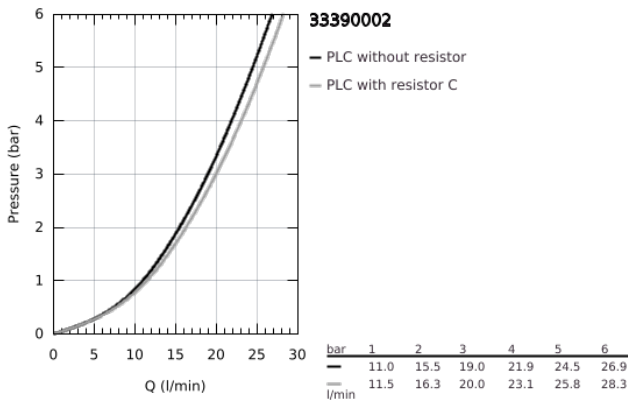

33 390 002 **EURODISC COSMOPOLITAN SINGLE-LEVER BATH MIXER 1/2"**

PRODUCT DESCRIPTION

- Colour: chrome
- wall mounted
- metal lever
- GROHE SilkMove 46 mm ceramic cartridge
- GROHE LongLife finish
- adjustable flow rate limiter
- adjustable minimum flow rate approx. 2.5 l/min
- automatic diverter: bath/shower
- mousseur
- integrated non-return valve in the shower outlet 1/2"
- S-unions
- protected against backflow
- optional temperature limiter ref. no. 46 308
- acoustic group I in accordance with DIN 4109

33 390 002 EURODISC COSMOPOLITAN SINGLE-LEVER BATH MIXER 1/2"

SPARE PARTS, March 2010 – now

- 1: Lever (Spare part-nr. 46743000)
- 2: Cap (Spare part-nr. 46427000)
- 3: Cartridge (Spare part-nr. 46048000)
- 4: Screw connection 1/2" (Spare part-nr. 45044000)
- 5: S-union (Spare part-nr. 12662000)
- 6: Diverter knob (Spare part-nr. 64309000)
- 7: Diverter (Spare part-nr. 65655000)
- 8: Non-return valve (Spare part-nr. 08565000)
- 9: Mousseur (Spare part-nr. 13952000)
- 10: Temperature limiter (Spare part-nr. 46308000)*
- 11: Extension 3/4", 20 mm (Spare part-nr. 0713000M)*
- 12: Special spanner (Spare part-nr. 19377000)*