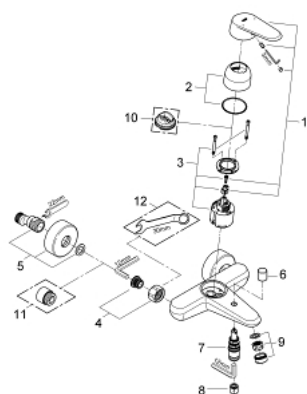

33 390 002 **EURODISC COSMOPOLITAN SINGLE-LEVER BATH MIXER 1/2"**

PRODUCT DESCRIPTION

- Colour: chrome
- wall mounted
- metal lever
- GROHE SilkMove 46 mm ceramic cartridge
- GROHE LongLife finish
- adjustable flow rate limiter
- adjustable minimum flow rate approx. 2.5 l/min
- automatic diverter: bath/shower
- mousseur
- integrated non-return valve in the shower outlet 1/2"
- S-unions
- protected against backflow
- optional temperature limiter ref. no. 46 308
- acoustic group I in accordance with DIN 4109

33 390 002 EURODISC COSMOPOLITAN SINGLE-LEVER BATH MIXER 1/2"

SPARE PARTS, March 2010 – now

- 1: Lever (Spare part-nr. 46743000)
- 2: Cap (Spare part-nr. 46427000)
- 3: Cartridge (Spare part-nr. 46048000)
- 4: Screw connection 1/2" (Spare part-nr. 45044000)
- 5: S-union (Spare part-nr. 12662000)
- 6: Diverter knob (Spare part-nr. 64309000)
- 7: Diverter (Spare part-nr. 65655000)
- 8: Non-return valve (Spare part-nr. 08565000)
- 9: Mousseur (Spare part-nr. 13952000)
- 10: Temperature limiter (Spare part-nr. 46308000)*
- 11: Extension 3/4", 20 mm (Spare part-nr. 0713000M)*
- 12: Special spanner (Spare part-nr. 19377000)*