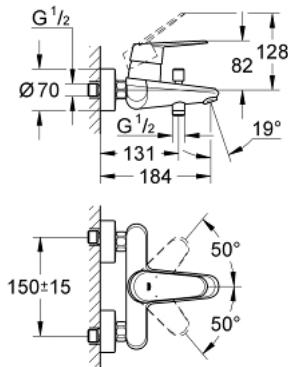

33 390 002 **EURODISC COSMOPOLITAN SINGLE-LEVER BATH MIXER 1/2"**

PRODUCT DESCRIPTION

- Colour: chrome
- wall mounted
- metal lever
- GROHE SilkMove 46 mm ceramic cartridge
- GROHE LongLife finish
- adjustable flow rate limiter
- adjustable minimum flow rate approx. 2.5 l/min
- automatic diverter: bath/shower
- mousseur
- integrated non-return valve in the shower outlet 1/2"
- S-unions
- protected against backflow
- optional temperature limiter ref. no. 46 308
- acoustic group I in accordance with DIN 4109

33 390 002 EURODISC COSMOPOLITAN SINGLE-LEVER BATH MIXER 1/2"

SPARE PARTS, March 2010 – now

- 1: Lever (Spare part-nr. 46743000)
- 2: Cap (Spare part-nr. 46427000)
- 3: Cartridge (Spare part-nr. 46048000)
- 4: Screw connection 1/2" (Spare part-nr. 45044000)
- 5: S-union (Spare part-nr. 12662000)
- 6: Diverter knob (Spare part-nr. 64309000)
- 7: Diverter (Spare part-nr. 65655000)
- 8: Non-return valve (Spare part-nr. 08565000)
- 9: Mousseur (Spare part-nr. 13952000)
- 10: Temperature limiter (Spare part-nr. 46308000)*
- 11: Extension 3/4", 20 mm (Spare part-nr. 0713000M)*
- 12: Special spanner (Spare part-nr. 19377000)*