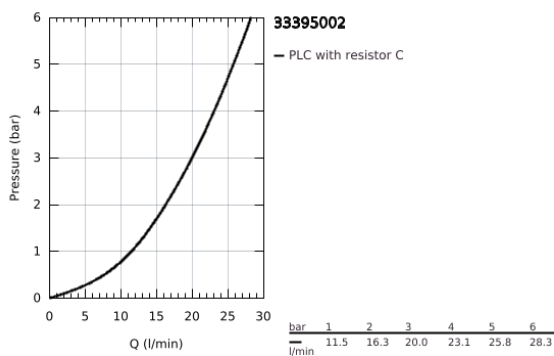

### 33 395 002 EURODISC COSMOPOLITAN SINGLE-LEVER BATH MIXER 1/2"

#### PRODUCT DESCRIPTION

- Colour: chrome
- wall mounted
- metal lever
- GROHE SilkMove 46 mm ceramic cartridge
- GROHE LongLife finish
- adjustable flow rate limiter
- adjustable minimum flow rate approx. 2.5 l/min
- automatic diverter: bath/shower
- mousseur
- integrated non-return valve in the shower outlet 1/2"
- S-unions
- protected against backflow
- optional temperature limiter ref. no. 46 308
- acoustic group I in accordance with DIN 4109
- with shower set
- consisting of:
  - hand shower Euphoria 110 Champagne (27 222)
  - wall shower holder (27 056)
  - shower hose Relaxaflex 1500 mm 1/2" x 1/2" (28 151)

## 33 395 002 EURODISC COSMOPOLITAN SINGLE-LEVER BATH MIXER 1/2"