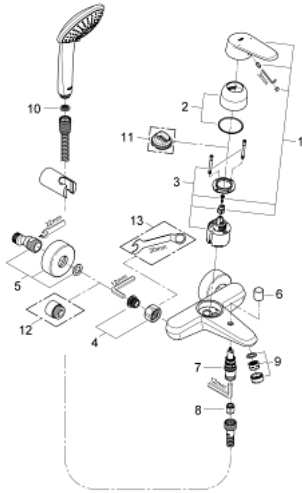

### 33 395 002 EURODISC COSMOPOLITAN SINGLE-LEVER BATH MIXER 1/2"

#### PRODUCT DESCRIPTION

- Colour: chrome
- wall mounted
- metal lever
- GROHE SilkMove 46 mm ceramic cartridge
- GROHE LongLife finish
- adjustable flow rate limiter
- adjustable minimum flow rate approx. 2.5 l/min
- automatic diverter: bath/shower
- mousseur
- integrated non-return valve in the shower outlet 1/2"
- S-unions
- protected against backflow
- optional temperature limiter ref. no. 46 308
- acoustic group I in accordance with DIN 4109
- with shower set
- consisting of:
  - hand shower Euphoria 110 Champagne (27 222)
  - wall shower holder (27 056)
  - shower hose Relaxaflex 1500 mm 1/2" x 1/2" (28 151)

## 33 395 002 EURODISC COSMOPOLITAN SINGLE-LEVER BATH MIXER 1/2"

### SPARE PARTS, March 2010 – now

- 1: Lever (Spare part-nr. 46743000)
- 2: Cap (Spare part-nr. 46427000)
- 3: Cartridge (Spare part-nr. 46048000)
- 4: Screw connection 1/2" (Spare part-nr. 45044000)
- 5: S-union (Spare part-nr. 12662000)
- 6: Diverter knob (Spare part-nr. 64309000)
- 7: Diverter (Spare part-nr. 65655000)
- 8: Non-return valve (Spare part-nr. 08565000)
- 9: Mousseur (Spare part-nr. 13952000)
- 10: Dirt strainer (Spare part-nr. 0700200M)
- 11: Temperature limiter (Spare part-nr. 46308000)\*
- 12: Extension 3/4", 20 mm (Spare part-nr. 0713000M)\*
- 13: Special spanner (Spare part-nr. 19377000)\*