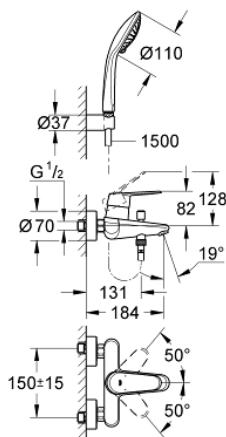

### 33 395 002 EURODISC COSMOPOLITAN SINGLE-LEVER BATH MIXER 1/2"

#### PRODUCT DESCRIPTION

- Colour: chrome
- wall mounted
- metal lever
- GROHE SilkMove 46 mm ceramic cartridge
- GROHE LongLife finish
- adjustable flow rate limiter
- adjustable minimum flow rate approx. 2.5 l/min
- automatic diverter: bath/shower
- mousseur
- integrated non-return valve in the shower outlet 1/2"
- S-unions
- protected against backflow
- optional temperature limiter ref. no. 46 308
- acoustic group I in accordance with DIN 4109
- with shower set
- consisting of:
  - hand shower Euphoria 110 Champagne (27 222)
  - wall shower holder (27 056)
  - shower hose Relaxaflex 1500 mm 1/2" x 1/2" (28 151)

## 33 395 002 EURODISC COSMOPOLITAN SINGLE-LEVER BATH MIXER 1/2"

### SPARE PARTS, March 2010 – now

- 1: Lever (Spare part-nr. 46743000)
- 2: Cap (Spare part-nr. 46427000)
- 3: Cartridge (Spare part-nr. 46048000)
- 4: Screw connection 1/2" (Spare part-nr. 45044000)
- 5: S-union (Spare part-nr. 12662000)
- 6: Diverter knob (Spare part-nr. 64309000)
- 7: Diverter (Spare part-nr. 65655000)
- 8: Non-return valve (Spare part-nr. 08565000)
- 9: Mousseur (Spare part-nr. 13952000)
- 10: Dirt strainer (Spare part-nr. 0700200M)
- 11: Temperature limiter (Spare part-nr. 46308000)\*
- 12: Extension 3/4", 20 mm (Spare part-nr. 0713000M)\*
- 13: Special spanner (Spare part-nr. 19377000)\*