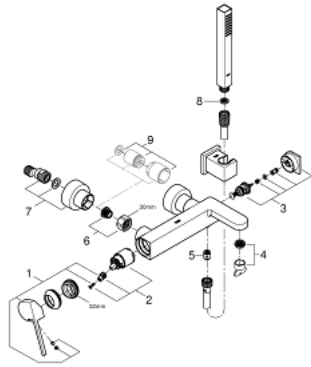

33 547 003 GROHE PLUS SINGLE-LEVER BATH MIXER 1/2"

PRODUCT DESCRIPTION

- Colour: chrome
- wall mounted
- metal lever
- GROHE SilkMove 35 mm ceramic cartridge
- with temperature limiter
- GROHE LongLife finish
- automatic diverter: bath/shower
- laminar mousseur
- shower outlet 1/2"
- integrated non-return valve
- covered S-unions
- protected against backflow
- with shower set
- consisting of:
 - hand shower Euphoria Cube Stick (27 698 000)
 - wall shower holder (27 693 000)
 - Silverflex shower hose 1.500 mm (28 364)
- min. recommended pressure 1.0 bar

33 547 003 GROHE PLUS SINGLE-LEVER BATH MIXER 1/2"

SPARE PARTS, August 2018 – now

- 1: Lever (Spare part-nr. 48450000)
- 2: Cartridge (Spare part-nr. 46374000)
- 3: Diverter (Spare part-nr. 48451000)
- 4: Mousseur (Spare part-nr. 48009000)
- 5: Non-return valve (Spare part-nr. 08565000)
- 6: Screw connection 1/2" (Spare part-nr. 45044000)
- 7: S-union (Spare part-nr. 48453000)
- 8: Dirt strainer (Spare part-nr. 0700200M)
- 9: Extension set, 30 mm (Spare part-nr. 46238000)*
- 10: Socket Spanner (Spare part-nr. 19332000)*
- 11: Special spanner (Spare part-nr. 19377000)*