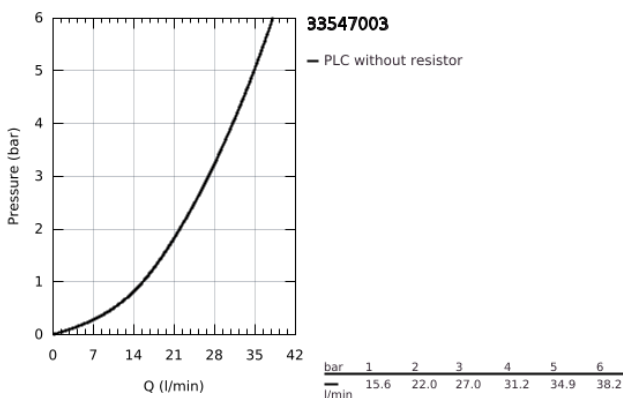

33 547 003 GROHE PLUS SINGLE-LEVER BATH MIXER 1/2"

PRODUCT DESCRIPTION

- Colour: chrome
- wall mounted
- metal lever
- GROHE SilkMove 35 mm ceramic cartridge
- with temperature limiter
- GROHE LongLife finish
- automatic diverter: bath/shower
- laminar mousseur
- shower outlet 1/2"
- integrated non-return valve
- covered S-unions
- protected against backflow
- with shower set
- consisting of:
 - hand shower Euphoria Cube Stick (27 698 000)
 - wall shower holder (27 693 000)
 - Silverflex shower hose 1.500 mm (28 364)
- min. recommended pressure 1.0 bar

33 547 003 GROHE PLUS SINGLE-LEVER BATH MIXER 1/2"

SPARE PARTS, August 2018 – now

- 1: Lever (Spare part-nr. 48450000)
- 2: Cartridge (Spare part-nr. 46374000)
- 3: Diverter (Spare part-nr. 48451000)
- 4: Mousseur (Spare part-nr. 48009000)
- 5: Non-return valve (Spare part-nr. 08565000)
- 6: Screw connection 1/2" (Spare part-nr. 45044000)
- 7: S-union (Spare part-nr. 48453000)
- 8: Dirt strainer (Spare part-nr. 0700200M)
- 9: Extension set, 30 mm (Spare part-nr. 46238000)*
- 10: Socket Spanner (Spare part-nr. 19332000)*
- 11: Special spanner (Spare part-nr. 19377000)*