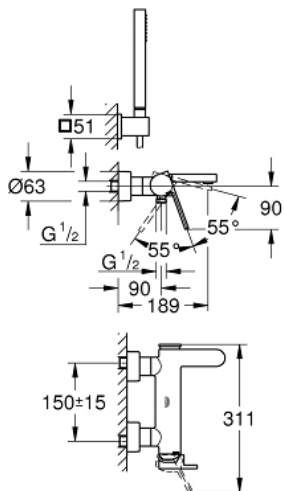

33 547 003 GROHE PLUS SINGLE-LEVER BATH MIXER 1/2"

PRODUCT DESCRIPTION

- Colour: chrome
- wall mounted
- metal lever
- GROHE SilkMove 35 mm ceramic cartridge
- with temperature limiter
- GROHE LongLife finish
- automatic diverter: bath/shower
- laminar mousseur
- shower outlet 1/2"
- integrated non-return valve
- covered S-unions
- protected against backflow
- with shower set
- consisting of:
 - hand shower Euphoria Cube Stick (27 698 000)
 - wall shower holder (27 693 000)
 - Silverflex shower hose 1.500 mm (28 364)
- min. recommended pressure 1.0 bar

33 547 003 GROHE PLUS SINGLE-LEVER BATH MIXER 1/2"

SPARE PARTS, August 2018 – now

- 1: Lever (Spare part-nr. 48450000)
- 2: Cartridge (Spare part-nr. 46374000)
- 3: Diverter (Spare part-nr. 48451000)
- 4: Mousseur (Spare part-nr. 48009000)
- 5: Non-return valve (Spare part-nr. 08565000)
- 6: Screw connection 1/2" (Spare part-nr. 45044000)
- 7: S-union (Spare part-nr. 48453000)
- 8: Dirt strainer (Spare part-nr. 0700200M)
- 9: Extension set, 30 mm (Spare part-nr. 46238000)*
- 10: Socket Spanner (Spare part-nr. 19332000)*
- 11: Special spanner (Spare part-nr. 19377000)*