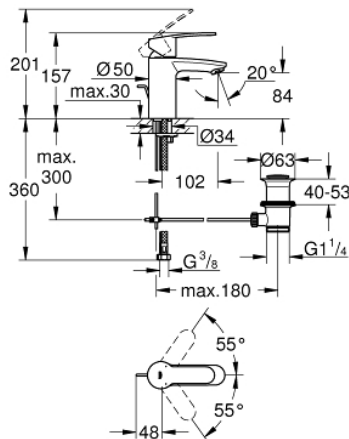

## 33 552 20E EUROSTYLE COSMOPOLITAN SINGLE-LEVER BASIN MIXER 1/2" S-SIZE

### PRODUCT DESCRIPTION

- Colour: chrome
- single hole installation
- metal lever
- GROHE SilkMove 35 mm ceramic cartridge
- adjustable flow rate limiter
- adjustable minimum flow rate approx. 2.5 l/min
- temperature limiter
- GROHE LongLife finish
- GROHE EcoJoy - less water, perfect flow
- maximum flow rate (at 3 bar): 5 l/min
- SpeedClean mousseur
- GROHE FastFixation installation system with centering support
- pop-up waste set 1 1/4"
- flexible connection hoses
- min. recommended pressure 1.0 bar
- acoustic group I in accordance with DIN 4109

### SPARE PARTS, August 2017 – now

- 1: Lever (Spare part-nr. 46748000)
- 2: Cap (Spare part-nr. 46492000)
- 3: Screw coupling (Spare part-nr. 46460000)
- 4: Cartridge (Spare part-nr. 46374000)
- 5: Pop-up rod (Spare part-nr. 46739000)
- 6: Mousseur (Spare part-nr. 48159000)
- 7: Shank fastening assembly (Spare part-nr. 46671000)
- 8: Waste set 1 1/4" (Spare part-nr. 28910000)
- 8.1: Plug (Spare part-nr. 07182000)
- 8.2: Eccentric rod (Spare part-nr. 07052000)
- 9: Socket Spanner (Spare part-nr. 19332000)\*
- 10: Mounting wrench (Spare part-nr. 19017000)\*
- 11: Eccentric rod (Spare part-nr. 07341000)\*