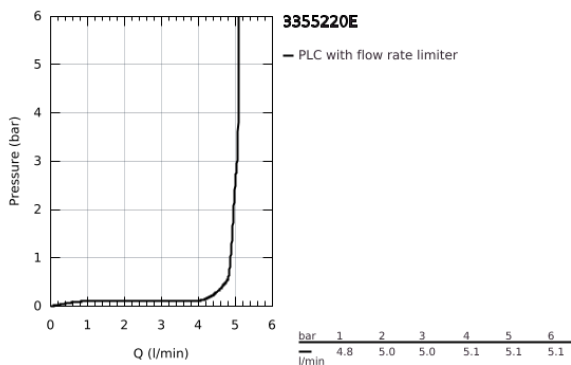

## 33 552 20E EUROSTYLE COSMOPOLITAN SINGLE-LEVER BASIN MIXER 1/2" S-SIZE

### PRODUCT DESCRIPTION

- Colour: chrome
- single hole installation
- metal lever
- GROHE SilkMove 35 mm ceramic cartridge
- adjustable flow rate limiter
- adjustable minimum flow rate approx. 2.5 l/min
- temperature limiter
- GROHE LongLife finish
- GROHE EcoJoy - less water, perfect flow
- maximum flow rate (at 3 bar): 5 l/min
- SpeedClean mousseur
- GROHE FastFixation installation system with centering support
- pop-up waste set 1 1/4"
- flexible connection hoses
- min. recommended pressure 1.0 bar
- acoustic group I in accordance with DIN 4109