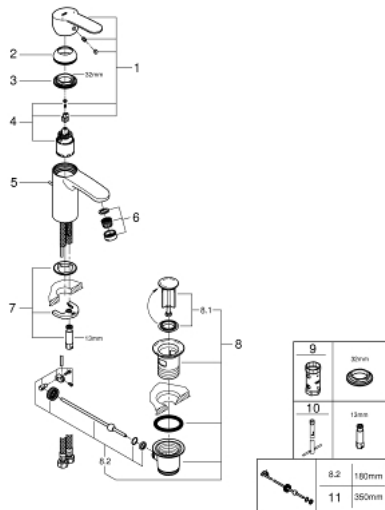

## 33 552 20E EUROSTYLE COSMOPOLITAN SINGLE-LEVER BASIN MIXER 1/2" S-SIZE

### PRODUCT DESCRIPTION

- Colour: chrome
- single hole installation
- metal lever
- GROHE SilkMove 35 mm ceramic cartridge
- adjustable flow rate limiter
- adjustable minimum flow rate approx. 2.5 l/min
- temperature limiter
- GROHE LongLife finish
- GROHE EcoJoy - less water, perfect flow
- maximum flow rate (at 3 bar): 5 l/min
- SpeedClean mousseur
- GROHE FastFixation installation system with centering support
- pop-up waste set 1 1/4"
- flexible connection hoses
- min. recommended pressure 1.0 bar
- acoustic group I in accordance with DIN 4109

### SPARE PARTS, August 2017 – now

- 1: Lever (Spare part-nr. 46748000)
- 2: Cap (Spare part-nr. 46492000)
- 3: Screw coupling (Spare part-nr. 46460000)
- 4: Cartridge (Spare part-nr. 46374000)
- 5: Pop-up rod (Spare part-nr. 46739000)
- 6: Mousseur (Spare part-nr. 48159000)
- 7: Shank fastening assembly (Spare part-nr. 46671000)
- 8: Waste set 1 1/4" (Spare part-nr. 28910000)
- 8.1: Plug (Spare part-nr. 07182000)
- 8.2: Eccentric rod (Spare part-nr. 07052000)
- 9: Socket Spanner (Spare part-nr. 19332000)\*
- 10: Mounting wrench (Spare part-nr. 19017000)\*
- 11: Eccentric rod (Spare part-nr. 07341000)\*