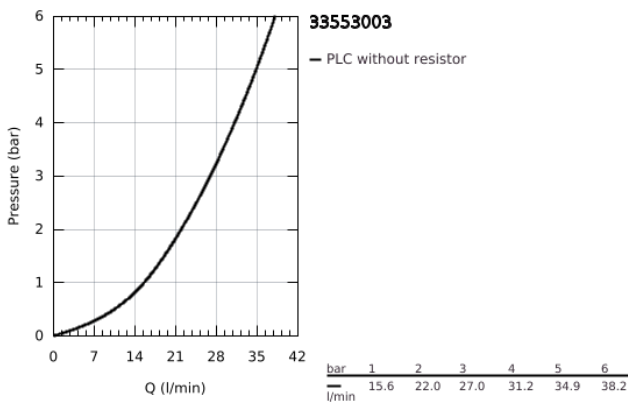

33 553 003 GROHE PLUS SINGLE-LEVER BATH MIXER 1/2"

PRODUCT DESCRIPTION

- Colour: chrome
- wall mounted
- metal lever
- GROHE SilkMove 35 mm ceramic cartridge
- with temperature limiter
- GROHE LongLife finish
- automatic diverter: bath/shower
- laminar mousseur
- shower outlet 1/2"
- integrated non-return valve
- covered S-unions
- protected against backflow
- min. recommended pressure 1.0 bar

33 553 003 GROHE PLUS SINGLE-LEVER BATH MIXER 1/2"

SPARE PARTS, August 2018 – now

- 1: Lever (Spare part-nr. 48450000)
- 2: Cartridge (Spare part-nr. 46374000)
- 3: Diverter (Spare part-nr. 48451000)
- 4: Mousseur (Spare part-nr. 48009000)
- 5: Non-return valve (Spare part-nr. 08565000)
- 6: Screw connection 1/2" (Spare part-nr. 45044000)
- 7: S-union (Spare part-nr. 48453000)
- 8: Extension set, 30 mm (Spare part-nr. 46238000)*
- 9: Socket spanner (Spare part-nr. 19332000)*
- 10: Special spanner (Spare part-nr. 19377000)*