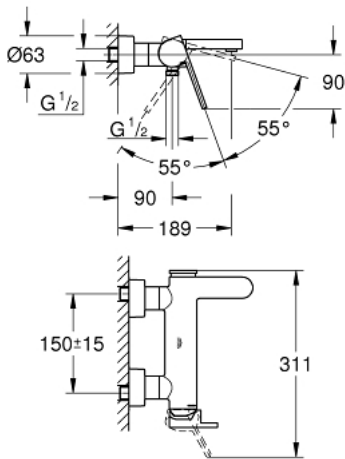

33 553 003 GROHE PLUS SINGLE-LEVER BATH MIXER 1/2"

PRODUCT DESCRIPTION

- Colour: chrome
- wall mounted
- metal lever
- GROHE SilkMove 35 mm ceramic cartridge
- with temperature limiter
- GROHE LongLife finish
- automatic diverter: bath/shower
- laminar mousseur
- shower outlet 1/2"
- integrated non-return valve
- covered S-unions
- protected against backflow
- min. recommended pressure 1.0 bar

33 553 003 GROHE PLUS SINGLE-LEVER BATH MIXER 1/2"

SPARE PARTS, August 2018 – now

- 1: Lever (Spare part-nr. 48450000)
- 2: Cartridge (Spare part-nr. 46374000)
- 3: Diverter (Spare part-nr. 48451000)
- 4: Mousseur (Spare part-nr. 48009000)
- 5: Non-return valve (Spare part-nr. 08565000)
- 6: Screw connection 1/2" (Spare part-nr. 45044000)
- 7: S-union (Spare part-nr. 48453000)
- 8: Extension set, 30 mm (Spare part-nr. 46238000)*
- 9: Socket spanner (Spare part-nr. 19332000)*
- 10: Special spanner (Spare part-nr. 19377000)*