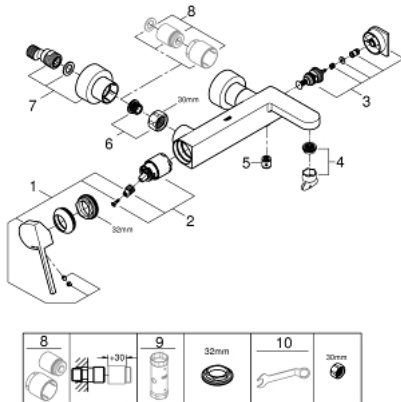

33 553 003 GROHE PLUS SINGLE-LEVER BATH MIXER 1/2"

PRODUCT DESCRIPTION

- Colour: chrome
- wall mounted
- metal lever
- GROHE SilkMove 35 mm ceramic cartridge
- with temperature limiter
- GROHE LongLife finish
- automatic diverter: bath/shower
- laminar mousseur
- shower outlet 1/2"
- integrated non-return valve
- covered S-unions
- protected against backflow
- min. recommended pressure 1.0 bar

33 553 003 GROHE PLUS SINGLE-LEVER BATH MIXER 1/2"

SPARE PARTS, August 2018 – now

- 1: Lever (Spare part-nr. 48450000)
- 2: Cartridge (Spare part-nr. 46374000)
- 3: Diverter (Spare part-nr. 48451000)
- 4: Mousseur (Spare part-nr. 48009000)
- 5: Non-return valve (Spare part-nr. 08565000)
- 6: Screw connection 1/2" (Spare part-nr. 45044000)
- 7: S-union (Spare part-nr. 48453000)
- 8: Extension set, 30 mm (Spare part-nr. 46238000)*
- 9: Socket spanner (Spare part-nr. 19332000)*
- 10: Special spanner (Spare part-nr. 19377000)*