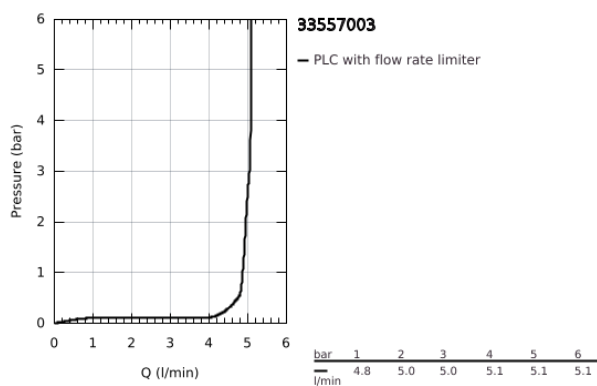

33 557 003 EUROSTYLE SINGLE-LEVER BASIN MIXER 1/2" S-SIZE

PRODUCT DESCRIPTION

- Colour: chrome
- single hole installation
- loop metal lever
- GROHE SilkMove 35 mm ceramic cartridge
- adjustable flow rate limiter
- with temperature limiter
- GROHE LongLife finish
- GROHE EcoJoy - less water, perfect flow
- maximum flow rate (at 3 bar): 5 l/min
- GROHE FastFixation rapid installation system
- retractable chain
- flexible connection hoses

33 557 003 **EUROSTYLE SINGLE-LEVER BASIN MIXER 1/2"**
S-SIZE

SPARE PARTS, January 2015 – now

- 1: Lever (Spare part-nr. 46938000)
 - 2: Cap (Spare part-nr. 46492000)
 - 3: Screw coupling (Spare part-nr. 46460000)
 - 4: Cartridge (Spare part-nr. 46374000)
 - 5: Chain (Spare part-nr. 06815000)
 - 5.1: Chain support (Spare part-nr. 0116100M)
 - 6: Mousseur (Spare part-nr. 48159000)
 - 7: Shank fastening assembly (Spare part-nr. 46671000)
 - 8: Socket Spanner (Spare part-nr. 19332000)*
 - 9: Mounting wrench (Spare part-nr. 19017000)*
- * Optional accessories