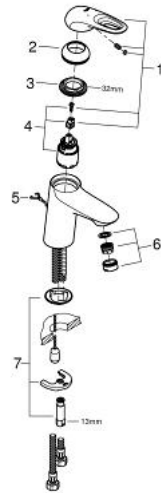

33 557 003 EUROSTYLE SINGLE-LEVER BASIN MIXER 1/2" S-SIZE

PRODUCT DESCRIPTION

- Colour: chrome
- single hole installation
- loop metal lever
- GROHE SilkMove 35 mm ceramic cartridge
- adjustable flow rate limiter
- with temperature limiter
- GROHE LongLife finish
- GROHE EcoJoy - less water, perfect flow
- maximum flow rate (at 3 bar): 5 l/min
- GROHE FastFixation rapid installation system
- retractable chain
- flexible connection hoses

33 557 003 **EUROSTYLE SINGLE-LEVER BASIN MIXER 1/2"**
S-SIZE

SPARE PARTS, January 2015 – now

- 1: Lever (Spare part-nr. 46938000)
 - 2: Cap (Spare part-nr. 46492000)
 - 3: Screw coupling (Spare part-nr. 46460000)
 - 4: Cartridge (Spare part-nr. 46374000)
 - 5: Chain (Spare part-nr. 06815000)
 - 5.1: Chain support (Spare part-nr. 0116100M)
 - 6: Mousseur (Spare part-nr. 48159000)
 - 7: Shank fastening assembly (Spare part-nr. 46671000)
 - 8: Socket Spanner (Spare part-nr. 19332000)*
 - 9: Mounting wrench (Spare part-nr. 19017000)*
- * Optional accessories