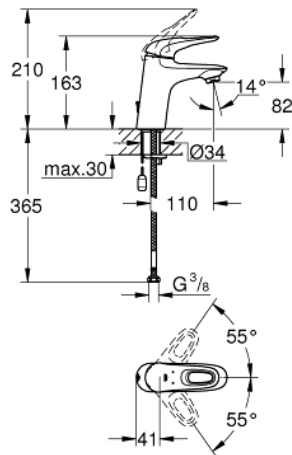

33 557 003 EUROSTYLE SINGLE-LEVER BASIN MIXER 1/2" S-SIZE

PRODUCT DESCRIPTION

- Colour: chrome
- single hole installation
- loop metal lever
- GROHE SilkMove 35 mm ceramic cartridge
- adjustable flow rate limiter
- with temperature limiter
- GROHE LongLife finish
- GROHE EcoJoy - less water, perfect flow
- maximum flow rate (at 3 bar): 5 l/min
- GROHE FastFixation rapid installation system
- retractable chain
- flexible connection hoses

33 557 003 **EUROSTYLE SINGLE-LEVER BASIN MIXER 1/2"**
S-SIZE

SPARE PARTS, January 2015 – now

- 1: Lever (Spare part-nr. 46938000)
 - 2: Cap (Spare part-nr. 46492000)
 - 3: Screw coupling (Spare part-nr. 46460000)
 - 4: Cartridge (Spare part-nr. 46374000)
 - 5: Chain (Spare part-nr. 06815000)
 - 5.1: Chain support (Spare part-nr. 0116100M)
 - 6: Mousseur (Spare part-nr. 48159000)
 - 7: Shank fastening assembly (Spare part-nr. 46671000)
 - 8: Socket Spanner (Spare part-nr. 19332000)*
 - 9: Mounting wrench (Spare part-nr. 19017000)*
- * Optional accessories