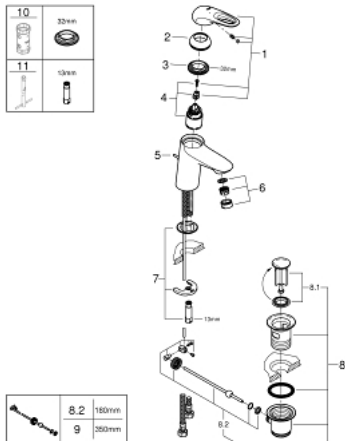

33 558 003 **EUROSTYLE SINGLE-LEVER BASIN MIXER 1/2"**
S-SIZE

PRODUCT DESCRIPTION

- Colour: chrome
- single hole installation
- loop metal lever
- GROHE SilkMove 35 mm ceramic cartridge
- adjustable flow rate limiter
- with temperature limiter
- GROHE LongLife finish
- GROHE EcoJoy - less water, perfect flow
- maximum flow rate (at 3 bar): 5 l/min
- GROHE FastFixation rapid installation system
- pop-up waste set 1 1/4"
- flexible connection hoses

33 558 003 **EUROSTYLE SINGLE-LEVER BASIN MIXER 1/2"**
S-SIZE

SPARE PARTS, January 2015 – now

- 1: Lever (Spare part-nr. 46938000)
 - 2: Cap (Spare part-nr. 46492000)
 - 3: Screw coupling (Spare part-nr. 46460000)
 - 4: Cartridge (Spare part-nr. 46374000)
 - 5: Pop-up rod (Spare part-nr. 46739000)
 - 6: Mousseur (Spare part-nr. 48159000)
 - 7: Shank fastening assembly (Spare part-nr. 46671000)
 - 8: Waste set 1 1/4" (Spare part-nr. 28910000)
 - 8.1: Plug (Spare part-nr. 07182000)
 - 8.2: Eccentric rod (Spare part-nr. 07052000)
 - 9: Eccentric rod (Spare part-nr. 07341000)*
 - 10: Socket Spanner (Spare part-nr. 19332000)*
 - 11: Mounting wrench (Spare part-nr. 19017000)*
- * Optional accessories