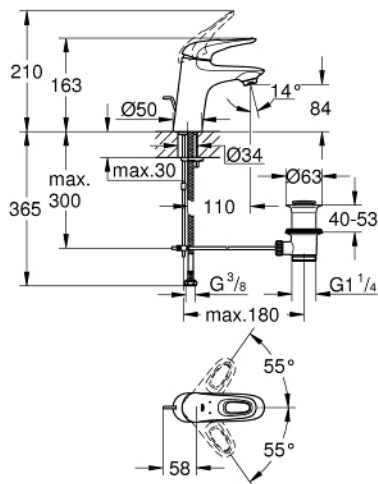

33 558 003 **EUROSTYLE SINGLE-LEVER BASIN MIXER 1/2"**
S-SIZE

PRODUCT DESCRIPTION

- Colour: chrome
- single hole installation
- loop metal lever
- GROHE SilkMove 35 mm ceramic cartridge
- adjustable flow rate limiter
- with temperature limiter
- GROHE LongLife finish
- GROHE EcoJoy - less water, perfect flow
- maximum flow rate (at 3 bar): 5 l/min
- GROHE FastFixation rapid installation system
- pop-up waste set 1 1/4"
- flexible connection hoses

33 558 003 **EUROSTYLE SINGLE-LEVER BASIN MIXER 1/2"**
S-SIZE

SPARE PARTS, January 2015 – now

- 1: Lever (Spare part-nr. 46938000)
 - 2: Cap (Spare part-nr. 46492000)
 - 3: Screw coupling (Spare part-nr. 46460000)
 - 4: Cartridge (Spare part-nr. 46374000)
 - 5: Pop-up rod (Spare part-nr. 46739000)
 - 6: Mousseur (Spare part-nr. 48159000)
 - 7: Shank fastening assembly (Spare part-nr. 46671000)
 - 8: Waste set 1 1/4" (Spare part-nr. 28910000)
 - 8.1: Plug (Spare part-nr. 07182000)
 - 8.2: Eccentric rod (Spare part-nr. 07052000)
 - 9: Eccentric rod (Spare part-nr. 07341000)*
 - 10: Socket Spanner (Spare part-nr. 19332000)*
 - 11: Mounting wrench (Spare part-nr. 19017000)*
- * Optional accessories