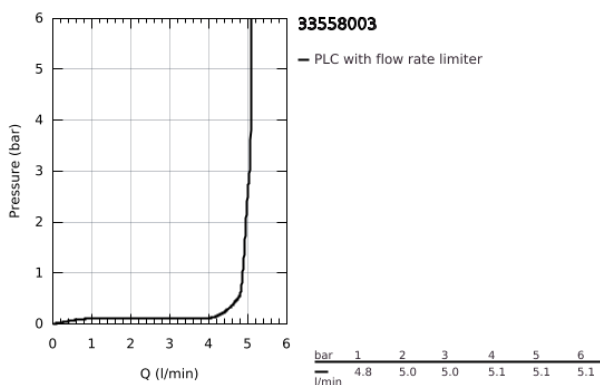

33 558 003 **EUROSTYLE SINGLE-LEVER BASIN MIXER 1/2"**
S-SIZE

PRODUCT DESCRIPTION

- Colour: chrome
- single hole installation
- loop metal lever
- GROHE SilkMove 35 mm ceramic cartridge
- adjustable flow rate limiter
- with temperature limiter
- GROHE LongLife finish
- GROHE EcoJoy - less water, perfect flow
- maximum flow rate (at 3 bar): 5 l/min
- GROHE FastFixation rapid installation system
- pop-up waste set 1 1/4"
- flexible connection hoses

33 558 003 **EUROSTYLE SINGLE-LEVER BASIN MIXER 1/2"**
S-SIZE

SPARE PARTS, January 2015 – now

- 1: Lever (Spare part-nr. 46938000)
 - 2: Cap (Spare part-nr. 46492000)
 - 3: Screw coupling (Spare part-nr. 46460000)
 - 4: Cartridge (Spare part-nr. 46374000)
 - 5: Pop-up rod (Spare part-nr. 46739000)
 - 6: Mousseur (Spare part-nr. 48159000)
 - 7: Shank fastening assembly (Spare part-nr. 46671000)
 - 8: Waste set 1 1/4" (Spare part-nr. 28910000)
 - 8.1: Plug (Spare part-nr. 07182000)
 - 8.2: Eccentric rod (Spare part-nr. 07052000)
 - 9: Eccentric rod (Spare part-nr. 07341000)*
 - 10: Socket Spanner (Spare part-nr. 19332000)*
 - 11: Mounting wrench (Spare part-nr. 19017000)*
- * Optional accessories