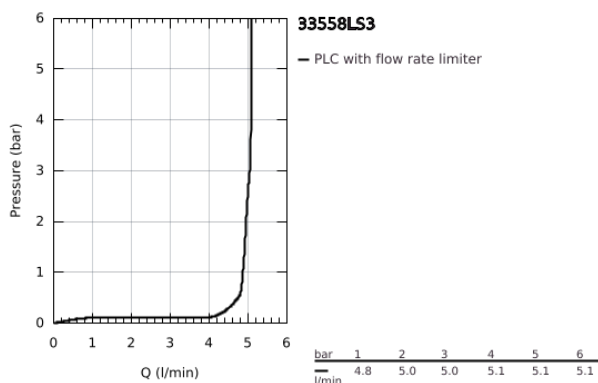

33 558 LS3 **EUROSTYLE SINGLE-LEVER BASIN MIXER 1/2"**
S-SIZE

PRODUCT DESCRIPTION

- Colour: moon white/chrome
- single hole installation
- loop metal lever
- GROHE SilkMove 35 mm ceramic cartridge
- adjustable flow rate limiter
- with temperature limiter
- GROHE LongLife finish
- GROHE EcoJoy - less water, perfect flow
- maximum flow rate (at 3 bar): 5 l/min
- GROHE FastFixation rapid installation system
- pop-up waste set 1 1/4"
- flexible connection hoses

33 558 LS3 EUROSTYLE SINGLE-LEVER BASIN MIXER 1/2" S-SIZE

SPARE PARTS, February 2015 – now

- 1: Lever (Spare part-nr. 46938LS0)
 - 2: Cap (Spare part-nr. 46492000)
 - 3: Screw coupling (Spare part-nr. 46460000)
 - 4: Cartridge (Spare part-nr. 46374000)
 - 5: Pop-up rod (Spare part-nr. 46739000)
 - 6: Mousseur (Spare part-nr. 48159000)
 - 7: Shank fastening assembly (Spare part-nr. 46671000)
 - 8: Waste set 1 1/4" (Spare part-nr. 28910000)
 - 8.1: Plug (Spare part-nr. 07182000)
 - 8.2: Eccentric rod (Spare part-nr. 07052000)
 - 9: Eccentric rod (Spare part-nr. 07341000)*
 - 10: Socket Spanner (Spare part-nr. 19332000)*
 - 11: Mounting wrench (Spare part-nr. 19017000)*
- * Optional accessories