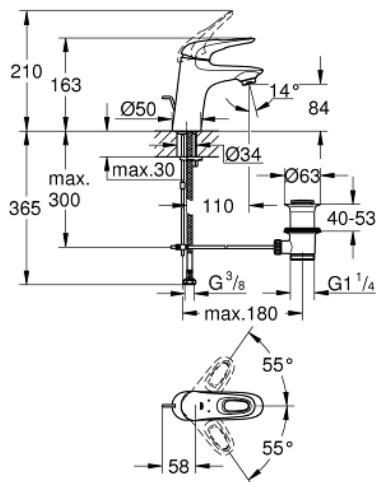

33 558 LS3 **EUROSTYLE SINGLE-LEVER BASIN MIXER 1/2"**
S-SIZE

PRODUCT DESCRIPTION

- Colour: moon white/chrome
- single hole installation
- loop metal lever
- GROHE SilkMove 35 mm ceramic cartridge
- adjustable flow rate limiter
- with temperature limiter
- GROHE LongLife finish
- GROHE EcoJoy - less water, perfect flow
- maximum flow rate (at 3 bar): 5 l/min
- GROHE FastFixation rapid installation system
- pop-up waste set 1 1/4"
- flexible connection hoses

33 558 LS3 EUROSTYLE SINGLE-LEVER BASIN MIXER 1/2" S-SIZE

SPARE PARTS, February 2015 – now

- 1: Lever (Spare part-nr. 46938LS0)
 - 2: Cap (Spare part-nr. 46492000)
 - 3: Screw coupling (Spare part-nr. 46460000)
 - 4: Cartridge (Spare part-nr. 46374000)
 - 5: Pop-up rod (Spare part-nr. 46739000)
 - 6: Mousseur (Spare part-nr. 48159000)
 - 7: Shank fastening assembly (Spare part-nr. 46671000)
 - 8: Waste set 1 1/4" (Spare part-nr. 28910000)
 - 8.1: Plug (Spare part-nr. 07182000)
 - 8.2: Eccentric rod (Spare part-nr. 07052000)
 - 9: Eccentric rod (Spare part-nr. 07341000)*
 - 10: Socket Spanner (Spare part-nr. 19332000)*
 - 11: Mounting wrench (Spare part-nr. 19017000)*
- * Optional accessories