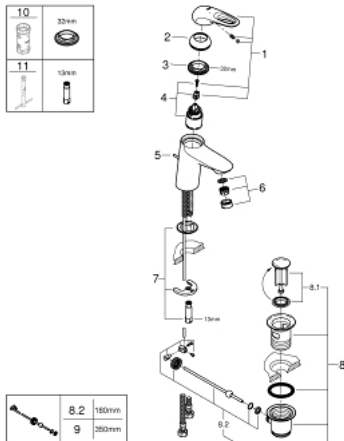

33 558 LS3 **EUROSTYLE SINGLE-LEVER BASIN MIXER 1/2"**
S-SIZE

PRODUCT DESCRIPTION

- Colour: moon white/chrome
- single hole installation
- loop metal lever
- GROHE SilkMove 35 mm ceramic cartridge
- adjustable flow rate limiter
- with temperature limiter
- GROHE LongLife finish
- GROHE EcoJoy - less water, perfect flow
- maximum flow rate (at 3 bar): 5 l/min
- GROHE FastFixation rapid installation system
- pop-up waste set 1 1/4"
- flexible connection hoses

33 558 LS3 EUROSTYLE SINGLE-LEVER BASIN MIXER 1/2" S-SIZE

SPARE PARTS, February 2015 – now

- 1: Lever (Spare part-nr. 46938LS0)
 - 2: Cap (Spare part-nr. 46492000)
 - 3: Screw coupling (Spare part-nr. 46460000)
 - 4: Cartridge (Spare part-nr. 46374000)
 - 5: Pop-up rod (Spare part-nr. 46739000)
 - 6: Mousseur (Spare part-nr. 48159000)
 - 7: Shank fastening assembly (Spare part-nr. 46671000)
 - 8: Waste set 1 1/4" (Spare part-nr. 28910000)
 - 8.1: Plug (Spare part-nr. 07182000)
 - 8.2: Eccentric rod (Spare part-nr. 07052000)
 - 9: Eccentric rod (Spare part-nr. 07341000)*
 - 10: Socket Spanner (Spare part-nr. 19332000)*
 - 11: Mounting wrench (Spare part-nr. 19017000)*
- * Optional accessories