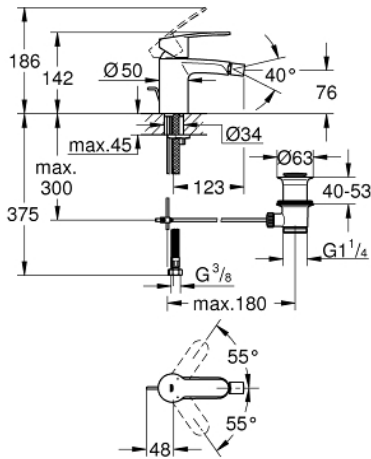

33 565 002 **EUROSTYLE COSMOPOLITAN SINGLE-LEVER BIDET MIXER 1/2" S-SIZE**

PRODUCT DESCRIPTION

- Colour: chrome
- single hole installation
- metal lever
- GROHE SilkMove 35 mm ceramic cartridge
- adjustable flow rate limiter
- adjustable minimum flow rate approx. 2.5 l/min
- GROHE LongLife finish
- GROHE EcoJoy - less water, perfect flow
- maximum flow rate (at 3 bar): 5 l/min
- GROHE FastFixation installation system with centering support
- ball-joint mousseur
- pop-up waste set 1 1/4"
- flexible connection hoses
- min. recommended pressure 1.0 bar
- optional temperature limiter ref. no. 46 375 000

33 565 002 EUROSTYLE COSMOPOLITAN SINGLE-LEVER BIDET MIXER 1/2" S-SIZE

SPARE PARTS, July 2018 – now

- 1: Lever (Spare part-nr. 46748000)
- 2: Cap (Spare part-nr. 46492000)
- 3: Screw coupling (Spare part-nr. 46460000)
- 4: Cartridge (Spare part-nr. 46374000)
- 5: Pop-up rod (Spare part-nr. 46739000)
- 6: Mousseur (Spare part-nr. 13998000)
- 7: Shank fastening assembly (Spare part-nr. 46671000)
- 8: Waste set 1 1/4" (Spare part-nr. 28910000)
- 8.1: Plug (Spare part-nr. 07182000)
- 8.2: Eccentric rod (Spare part-nr. 07052000)
- 9: Connection hose (Spare part-nr. 46255000)
- 10: Temperature limiter (Spare part-nr. 46375000)*
- 11: Socket Spanner (Spare part-nr. 19332000)*
- 12: Mounting wrench (Spare part-nr. 19017000)*
- 13: Eccentric rod (Spare part-nr. 07341000)*