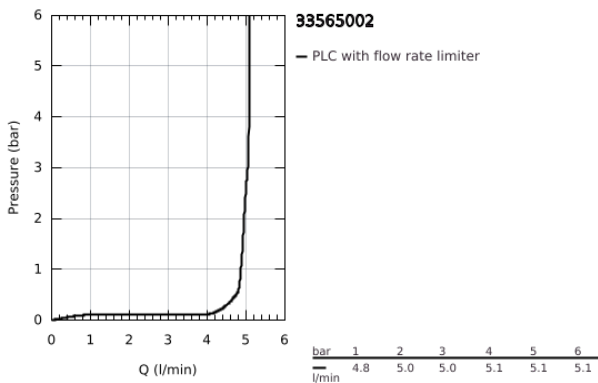

33 565 002 **EUROSTYLE COSMOPOLITAN SINGLE-LEVER BIDET MIXER 1/2" S-SIZE**

PRODUCT DESCRIPTION

- Colour: chrome
- single hole installation
- metal lever
- GROHE SilkMove 35 mm ceramic cartridge
- adjustable flow rate limiter
- adjustable minimum flow rate approx. 2.5 l/min
- GROHE LongLife finish
- GROHE EcoJoy - less water, perfect flow
- maximum flow rate (at 3 bar): 5 l/min
- GROHE FastFixation installation system with centering support
- ball-joint mousseur
- pop-up waste set 1 1/4"
- flexible connection hoses
- min. recommended pressure 1.0 bar
- optional temperature limiter ref. no. 46 375 000

33 565 002 EUROSTYLE COSMOPOLITAN SINGLE-LEVER BIDET MIXER 1/2" S-SIZE

SPARE PARTS, July 2018 – now

- 1: Lever (Spare part-nr. 46748000)
- 2: Cap (Spare part-nr. 46492000)
- 3: Screw coupling (Spare part-nr. 46460000)
- 4: Cartridge (Spare part-nr. 46374000)
- 5: Pop-up rod (Spare part-nr. 46739000)
- 6: Mousseur (Spare part-nr. 13998000)
- 7: Shank fastening assembly (Spare part-nr. 46671000)
- 8: Waste set 1 1/4" (Spare part-nr. 28910000)
- 8.1: Plug (Spare part-nr. 07182000)
- 8.2: Eccentric rod (Spare part-nr. 07052000)
- 9: Connection hose (Spare part-nr. 46255000)
- 10: Temperature limiter (Spare part-nr. 46375000)*
- 11: Socket Spanner (Spare part-nr. 19332000)*
- 12: Mounting wrench (Spare part-nr. 19017000)*
- 13: Eccentric rod (Spare part-nr. 07341000)*