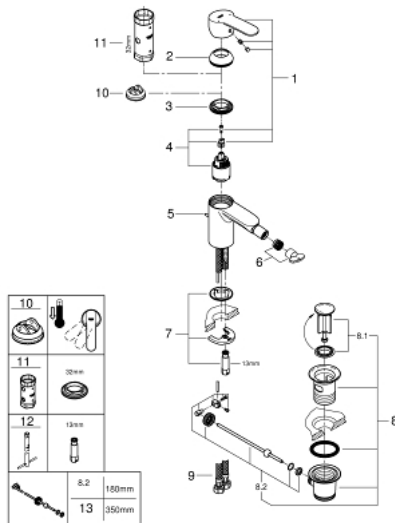

33 565 002 **EUROSTYLE COSMOPOLITAN SINGLE-LEVER BIDET MIXER 1/2" S-SIZE**

PRODUCT DESCRIPTION

- Colour: chrome
- single hole installation
- metal lever
- GROHE SilkMove 35 mm ceramic cartridge
- adjustable flow rate limiter
- adjustable minimum flow rate approx. 2.5 l/min
- GROHE LongLife finish
- GROHE EcoJoy - less water, perfect flow
- maximum flow rate (at 3 bar): 5 l/min
- GROHE FastFixation installation system with centering support
- ball-joint mousseur
- pop-up waste set 1 1/4"
- flexible connection hoses
- min. recommended pressure 1.0 bar
- optional temperature limiter ref. no. 46 375 000

33 565 002 EUROSTYLE COSMOPOLITAN SINGLE-LEVER BIDET MIXER 1/2" S-SIZE

SPARE PARTS, July 2018 – now

- 1: Lever (Spare part-nr. 46748000)
- 2: Cap (Spare part-nr. 46492000)
- 3: Screw coupling (Spare part-nr. 46460000)
- 4: Cartridge (Spare part-nr. 46374000)
- 5: Pop-up rod (Spare part-nr. 46739000)
- 6: Mousseur (Spare part-nr. 13998000)
- 7: Shank fastening assembly (Spare part-nr. 46671000)
- 8: Waste set 1 1/4" (Spare part-nr. 28910000)
- 8.1: Plug (Spare part-nr. 07182000)
- 8.2: Eccentric rod (Spare part-nr. 07052000)
- 9: Connection hose (Spare part-nr. 46255000)
- 10: Temperature limiter (Spare part-nr. 46375000)*
- 11: Socket Spanner (Spare part-nr. 19332000)*
- 12: Mounting wrench (Spare part-nr. 19017000)*
- 13: Eccentric rod (Spare part-nr. 07341000)*