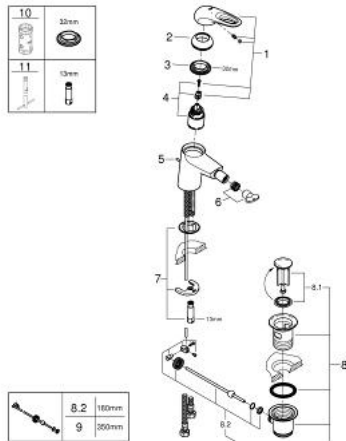

33 565 003 **EUROSTYLE SINGLE-LEVER BIDET MIXER 1/2"**
S-SIZE

PRODUCT DESCRIPTION

- Colour: chrome
- single hole installation
- loop metal lever
- GROHE SilkMove 35 mm ceramic cartridge
- adjustable flow rate limiter
- with temperature limiter
- GROHE LongLife finish
- GROHE EcoJoy - less water, perfect flow
- maximum flow rate (at 3 bar): 5 l/min
- GROHE FastFixation rapid installation system
- with ball joint
- pop-up waste set 1 1/4"
- flexible connection hoses

33 565 003 EUROSTYLE SINGLE-LEVER BIDET MIXER 1/2" S-SIZE

SPARE PARTS, January 2015 – now

- 1: Lever (Spare part-nr. 46938000)
 - 2: Cap (Spare part-nr. 46492000)
 - 3: Screw coupling (Spare part-nr. 46460000)
 - 4: Cartridge (Spare part-nr. 46374000)
 - 5: Pop-up rod (Spare part-nr. 46739000)
 - 6: Mousseur (Spare part-nr. 13998000)
 - 7: Shank fastening assembly (Spare part-nr. 46671000)
 - 8: Waste set 1 1/4" (Spare part-nr. 28910000)
 - 8.1: Plug (Spare part-nr. 07182000)
 - 8.2: Eccentric rod (Spare part-nr. 07052000)
 - 9: Eccentric rod (Spare part-nr. 07341000)*
 - 10: Socket Spanner (Spare part-nr. 19332000)*
 - 11: Mounting wrench (Spare part-nr. 19017000)*
- * Optional accessories