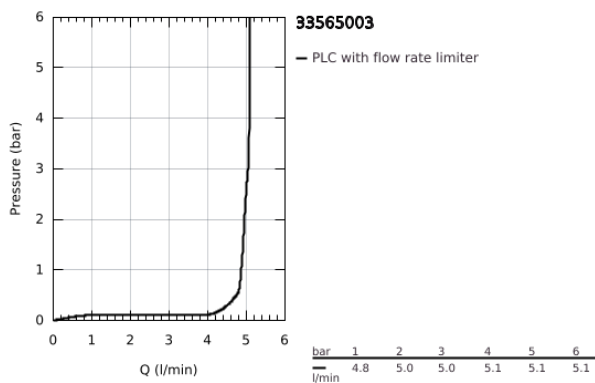

33 565 003 **EUROSTYLE SINGLE-LEVER BIDET MIXER 1/2"**
S-SIZE

PRODUCT DESCRIPTION

- Colour: chrome
- single hole installation
- loop metal lever
- GROHE SilkMove 35 mm ceramic cartridge
- adjustable flow rate limiter
- with temperature limiter
- GROHE LongLife finish
- GROHE EcoJoy - less water, perfect flow
- maximum flow rate (at 3 bar): 5 l/min
- GROHE FastFixation rapid installation system
- with ball joint
- pop-up waste set 1 1/4"
- flexible connection hoses

33 565 003 EUROSTYLE SINGLE-LEVER BIDET MIXER 1/2" S-SIZE

SPARE PARTS, January 2015 – now

- 1: Lever (Spare part-nr. 46938000)
 - 2: Cap (Spare part-nr. 46492000)
 - 3: Screw coupling (Spare part-nr. 46460000)
 - 4: Cartridge (Spare part-nr. 46374000)
 - 5: Pop-up rod (Spare part-nr. 46739000)
 - 6: Mousseur (Spare part-nr. 13998000)
 - 7: Shank fastening assembly (Spare part-nr. 46671000)
 - 8: Waste set 1 1/4" (Spare part-nr. 28910000)
 - 8.1: Plug (Spare part-nr. 07182000)
 - 8.2: Eccentric rod (Spare part-nr. 07052000)
 - 9: Eccentric rod (Spare part-nr. 07341000)*
 - 10: Socket Spanner (Spare part-nr. 19332000)*
 - 11: Mounting wrench (Spare part-nr. 19017000)*
- * Optional accessories