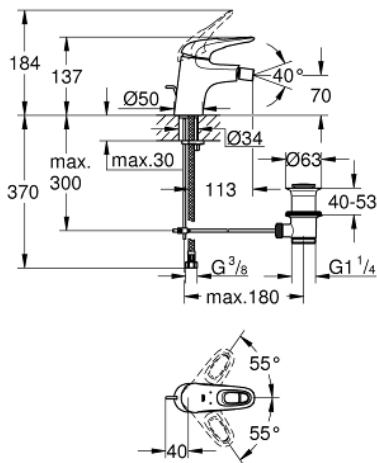

33 565 003 **EUROSTYLE SINGLE-LEVER BIDET MIXER 1/2"**
S-SIZE

PRODUCT DESCRIPTION

- Colour: chrome
- single hole installation
- loop metal lever
- GROHE SilkMove 35 mm ceramic cartridge
- adjustable flow rate limiter
- with temperature limiter
- GROHE LongLife finish
- GROHE EcoJoy - less water, perfect flow
- maximum flow rate (at 3 bar): 5 l/min
- GROHE FastFixation rapid installation system
- with ball joint
- pop-up waste set 1 1/4"
- flexible connection hoses

33 565 003 EUROSTYLE SINGLE-LEVER BIDET MIXER 1/2" S-SIZE

SPARE PARTS, January 2015 – now

- 1: Lever (Spare part-nr. 46938000)
 - 2: Cap (Spare part-nr. 46492000)
 - 3: Screw coupling (Spare part-nr. 46460000)
 - 4: Cartridge (Spare part-nr. 46374000)
 - 5: Pop-up rod (Spare part-nr. 46739000)
 - 6: Mousseur (Spare part-nr. 13998000)
 - 7: Shank fastening assembly (Spare part-nr. 46671000)
 - 8: Waste set 1 1/4" (Spare part-nr. 28910000)
 - 8.1: Plug (Spare part-nr. 07182000)
 - 8.2: Eccentric rod (Spare part-nr. 07052000)
 - 9: Eccentric rod (Spare part-nr. 07341000)*
 - 10: Socket Spanner (Spare part-nr. 19332000)*
 - 11: Mounting wrench (Spare part-nr. 19017000)*
- * Optional accessories