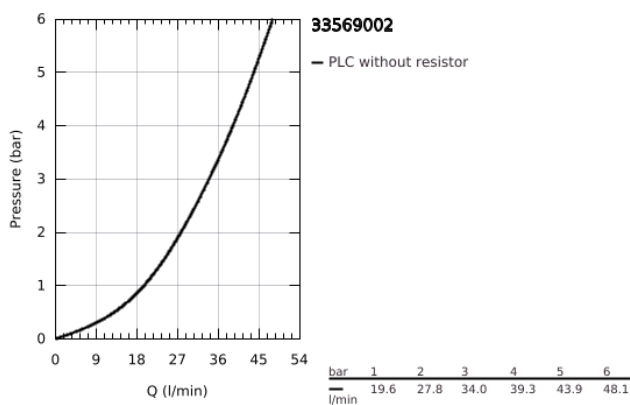

33 569 002 EURODISC COSMOPOLITAN SINGLE-LEVER SHOWER MIXER 1/2"

PRODUCT DESCRIPTION

- Colour: chrome
- wall mounted
- metal lever
- GROHE SilkMove 46 mm ceramic cartridge
- GROHE LongLife finish
- adjustable flow rate limiter
- adjustable minimum flow rate approx. 2.5 l/min
- shower bottom outlet 1/2"
- integrated non-return valve
- S-unions
- protected against backflow
- optional temperature limiter ref. no. 46 308
- acoustic group I in accordance with DIN 4109

33 569 002 EURODISC COSMOPOLITAN SINGLE-LEVER SHOWER MIXER 1/2"

SPARE PARTS, March 2010 – now

- 1: Lever (Spare part-nr. 46743000)
- 2: Cap (Spare part-nr. 46427000)
- 3: Cartridge (Spare part-nr. 46048000)
- 4: Screw connection 1/2" (Spare part-nr. 45044000)
- 5: S-union (Spare part-nr. 12662000)
- 6: Non-return valve (Spare part-nr. 08565000)
- 7: Temperature limiter (Spare part-nr. 46308000)*
- 8: Extension 3/4", 20 mm (Spare part-nr. 0713000M)*
- 9: Special spanner (Spare part-nr. 19377000)*