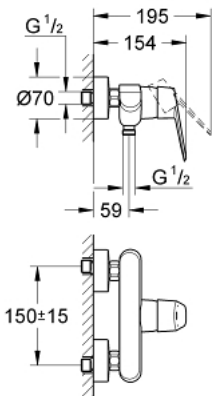

33 569 002 EURODISC COSMOPOLITAN SINGLE-LEVER SHOWER MIXER 1/2"

PRODUCT DESCRIPTION

- Colour: chrome
- wall mounted
- metal lever
- GROHE SilkMove 46 mm ceramic cartridge
- GROHE LongLife finish
- adjustable flow rate limiter
- adjustable minimum flow rate approx. 2.5 l/min
- shower bottom outlet 1/2"
- integrated non-return valve
- S-unions
- protected against backflow
- optional temperature limiter ref. no. 46 308
- acoustic group I in accordance with DIN 4109

33 569 002 EURODISC COSMOPOLITAN SINGLE-LEVER SHOWER MIXER 1/2"

SPARE PARTS, March 2010 – now

- 1: Lever (Spare part-nr. 46743000)
- 2: Cap (Spare part-nr. 46427000)
- 3: Cartridge (Spare part-nr. 46048000)
- 4: Screw connection 1/2" (Spare part-nr. 45044000)
- 5: S-union (Spare part-nr. 12662000)
- 6: Non-return valve (Spare part-nr. 08565000)
- 7: Temperature limiter (Spare part-nr. 46308000)*
- 8: Extension 3/4", 20 mm (Spare part-nr. 0713000M)*
- 9: Special spanner (Spare part-nr. 19377000)*