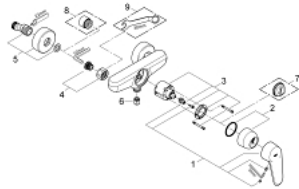

33 569 002 EURODISC COSMOPOLITAN SINGLE-LEVER SHOWER MIXER 1/2"

PRODUCT DESCRIPTION

- Colour: chrome
- wall mounted
- metal lever
- GROHE SilkMove 46 mm ceramic cartridge
- GROHE LongLife finish
- adjustable flow rate limiter
- adjustable minimum flow rate approx. 2.5 l/min
- shower bottom outlet 1/2"
- integrated non-return valve
- S-unions
- protected against backflow
- optional temperature limiter ref. no. 46 308
- acoustic group I in accordance with DIN 4109

33 569 002 EURODISC COSMOPOLITAN SINGLE-LEVER SHOWER MIXER 1/2"

SPARE PARTS, March 2010 – now

- 1: Lever (Spare part-nr. 46743000)
- 2: Cap (Spare part-nr. 46427000)
- 3: Cartridge (Spare part-nr. 46048000)
- 4: Screw connection 1/2" (Spare part-nr. 45044000)
- 5: S-union (Spare part-nr. 12662000)
- 6: Non-return valve (Spare part-nr. 08565000)
- 7: Temperature limiter (Spare part-nr. 46308000)*
- 8: Extension 3/4", 20 mm (Spare part-nr. 0713000M)*
- 9: Special spanner (Spare part-nr. 19377000)*