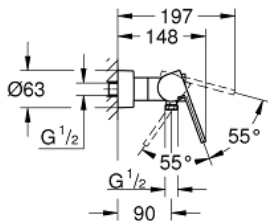

33 577 003 GROHE PLUS SINGLE-LEVER SHOWER MIXER 1/2"

PRODUCT DESCRIPTION

- Colour: chrome
- wall mounted
- metal lever
- GROHE SilkMove 35 mm ceramic cartridge
- with temperature limiter
- GROHE LongLife finish
- shower outlet 1/2"
- integrated non-return valve
- covered S-unions
- protected against backflow
- min. recommended pressure 1.0 bar

33 577 003 GROHE PLUS SINGLE-LEVER SHOWER MIXER 1/2"

SPARE PARTS, August 2018 – now

- 1: Lever (Spare part-nr. 48450000)
 - 2: Cartridge (Spare part-nr. 46374000)
 - 3: Non-return valve (Spare part-nr. 08565000)
 - 4: Screw connection 1/2" (Spare part-nr. 45044000)
 - 5: S-union (Spare part-nr. 48453000)
 - 6: Extension set, 30 mm (Spare part-nr. 46238000)*
 - 7: Socket Spanner (Spare part-nr. 19332000)*
 - 8: Special spanner (Spare part-nr. 19377000)*
- * Optional accessories