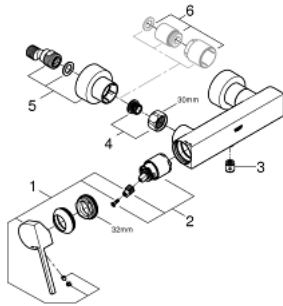

33 577 003 GROHE PLUS SINGLE-LEVER SHOWER MIXER 1/2"

PRODUCT DESCRIPTION

- Colour: chrome
- wall mounted
- metal lever
- GROHE SilkMove 35 mm ceramic cartridge
- with temperature limiter
- GROHE LongLife finish
- shower outlet 1/2"
- integrated non-return valve
- covered S-unions
- protected against backflow
- min. recommended pressure 1.0 bar

33 577 003 GROHE PLUS SINGLE-LEVER SHOWER MIXER 1/2"

SPARE PARTS, August 2018 – now

- 1: Lever (Spare part-nr. 48450000)
 - 2: Cartridge (Spare part-nr. 46374000)
 - 3: Non-return valve (Spare part-nr. 08565000)
 - 4: Screw connection 1/2" (Spare part-nr. 45044000)
 - 5: S-union (Spare part-nr. 48453000)
 - 6: Extension set, 30 mm (Spare part-nr. 46238000)*
 - 7: Socket Spanner (Spare part-nr. 19332000)*
 - 8: Special spanner (Spare part-nr. 19377000)*
- * Optional accessories