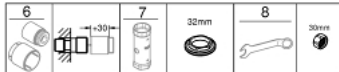

33 577 003 GROHE PLUS SINGLE-LEVER SHOWER MIXER 1/2"

PRODUCT DESCRIPTION

- Colour: chrome
- wall mounted
- metal lever
- GROHE SilkMove 35 mm ceramic cartridge
- with temperature limiter
- GROHE LongLife finish
- shower outlet 1/2"
- integrated non-return valve
- covered S-unions
- protected against backflow
- min. recommended pressure 1.0 bar

33 577 003 GROHE PLUS SINGLE-LEVER SHOWER MIXER 1/2"

SPARE PARTS, August 2018 – now

- 1: Lever (Spare part-nr. 48450000)
 - 2: Cartridge (Spare part-nr. 46374000)
 - 3: Non-return valve (Spare part-nr. 08565000)
 - 4: Screw connection 1/2" (Spare part-nr. 45044000)
 - 5: S-union (Spare part-nr. 48453000)
 - 6: Extension set, 30 mm (Spare part-nr. 46238000)*
 - 7: Socket Spanner (Spare part-nr. 19332000)*
 - 8: Special spanner (Spare part-nr. 19377000)*
- * Optional accessories