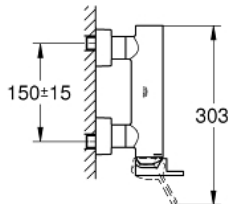

33 577 003 GROHE PLUS SINGLE-LEVER SHOWER MIXER 1/2"

PRODUCT DESCRIPTION

- Colour: chrome
- wall mounted
- metal lever
- GROHE SilkMove 35 mm ceramic cartridge
- with temperature limiter
- GROHE LongLife finish
- shower outlet 1/2"
- integrated non-return valve
- covered S-unions
- protected against backflow
- min. recommended pressure 1.0 bar

33 577 003 GROHE PLUS SINGLE-LEVER SHOWER MIXER 1/2"

SPARE PARTS, August 2018 – now

- 1: Lever (Spare part-nr. 48450000)
 - 2: Cartridge (Spare part-nr. 46374000)
 - 3: Non-return valve (Spare part-nr. 08565000)
 - 4: Screw connection 1/2" (Spare part-nr. 45044000)
 - 5: S-union (Spare part-nr. 48453000)
 - 6: Extension set, 30 mm (Spare part-nr. 46238000)*
 - 7: Socket Spanner (Spare part-nr. 19332000)*
 - 8: Special spanner (Spare part-nr. 19377000)*
- * Optional accessories