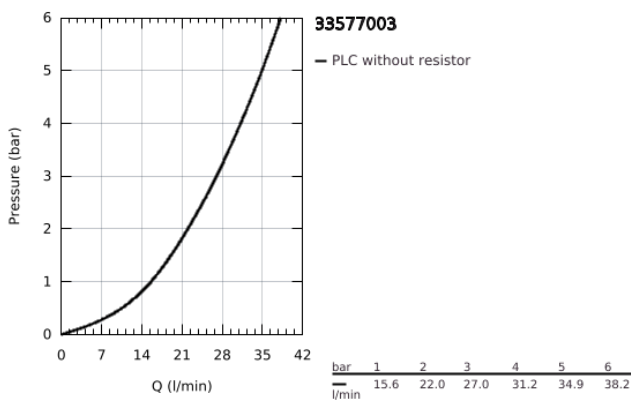

33 577 003 GROHE PLUS SINGLE-LEVER SHOWER MIXER 1/2"

PRODUCT DESCRIPTION

- Colour: chrome
- wall mounted
- metal lever
- GROHE SilkMove 35 mm ceramic cartridge
- with temperature limiter
- GROHE LongLife finish
- shower outlet 1/2"
- integrated non-return valve
- covered S-unions
- protected against backflow
- min. recommended pressure 1.0 bar

33 577 003 GROHE PLUS SINGLE-LEVER SHOWER MIXER 1/2"

SPARE PARTS, August 2018 – now

- 1: Lever (Spare part-nr. 48450000)
 - 2: Cartridge (Spare part-nr. 46374000)
 - 3: Non-return valve (Spare part-nr. 08565000)
 - 4: Screw connection 1/2" (Spare part-nr. 45044000)
 - 5: S-union (Spare part-nr. 48453000)
 - 6: Extension set, 30 mm (Spare part-nr. 46238000)*
 - 7: Socket Spanner (Spare part-nr. 19332000)*
 - 8: Special spanner (Spare part-nr. 19377000)*
- * Optional accessories