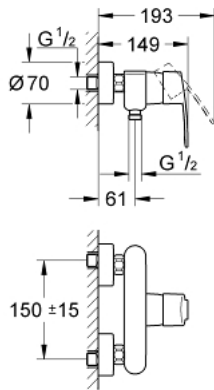

33 590 002 EUROSTYLE COSMOPOLITAN SINGLE-LEVER SHOWER MIXER 1/2"

PRODUCT DESCRIPTION

- Colour: chrome
- wall mounted
- metal lever
- GROHE SilkMove 46 mm ceramic cartridge
- GROHE LongLife finish
- adjustable flow rate limiter
- shower bottom outlet 1/2"
- integrated non-return valve
- S-unions
- protected against backflow
- optional temperature limiter ref. no. 46 308
- acoustic group I in accordance with DIN 4109
- min. recommended pressure 1.0 bar

33 590 002 EUROSTYLE COSMOPOLITAN SINGLE-LEVER SHOWER MIXER 1/2"

SPARE PARTS, March 2010 – now

- 1: Lever (Spare part-nr. 46752000)
- 2: Cap (Spare part-nr. 46427000)
- 3: Cartridge (Spare part-nr. 46048000)
- 4: Screw connection 1/2" (Spare part-nr. 45044000)
- 5: S-union (Spare part-nr. 12662000)
- 6: Non-return valve (Spare part-nr. 08565000)
- 7: Temperature limiter (Spare part-nr. 46308000)*
- 8: Extension 3/4", 20 mm (Spare part-nr. 0713000M)*
- 9: Plastic tray (Spare part-nr. 18383002)*
- 10: Special spanner (Spare part-nr. 19377000)*