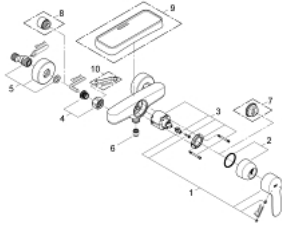

33 590 002 EUROSTYLE COSMOPOLITAN SINGLE-LEVER SHOWER MIXER 1/2"

PRODUCT DESCRIPTION

- Colour: chrome
- wall mounted
- metal lever
- GROHE SilkMove 46 mm ceramic cartridge
- GROHE LongLife finish
- adjustable flow rate limiter
- shower bottom outlet 1/2"
- integrated non-return valve
- S-unions
- protected against backflow
- optional temperature limiter ref. no. 46 308
- acoustic group I in accordance with DIN 4109
- min. recommended pressure 1.0 bar

33 590 002 EUROSTYLE COSMOPOLITAN SINGLE-LEVER SHOWER MIXER 1/2"

SPARE PARTS, March 2010 – now

- 1: Lever (Spare part-nr. 46752000)
- 2: Cap (Spare part-nr. 46427000)
- 3: Cartridge (Spare part-nr. 46048000)
- 4: Screw connection 1/2" (Spare part-nr. 45044000)
- 5: S-union (Spare part-nr. 12662000)
- 6: Non-return valve (Spare part-nr. 08565000)
- 7: Temperature limiter (Spare part-nr. 46308000)*
- 8: Extension 3/4", 20 mm (Spare part-nr. 0713000M)*
- 9: Plastic tray (Spare part-nr. 18383002)*
- 10: Special spanner (Spare part-nr. 19377000)*