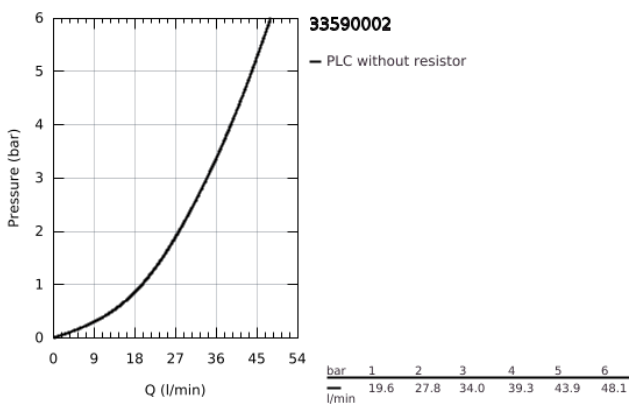

33 590 002 EUROSTYLE COSMOPOLITAN SINGLE-LEVER SHOWER MIXER 1/2"

PRODUCT DESCRIPTION

- Colour: chrome
- wall mounted
- metal lever
- GROHE SilkMove 46 mm ceramic cartridge
- GROHE LongLife finish
- adjustable flow rate limiter
- shower bottom outlet 1/2"
- integrated non-return valve
- S-unions
- protected against backflow
- optional temperature limiter ref. no. 46 308
- acoustic group I in accordance with DIN 4109
- min. recommended pressure 1.0 bar

33 590 002 EUROSTYLE COSMOPOLITAN SINGLE-LEVER SHOWER MIXER 1/2"

SPARE PARTS, March 2010 – now

- 1: Lever (Spare part-nr. 46752000)
- 2: Cap (Spare part-nr. 46427000)
- 3: Cartridge (Spare part-nr. 46048000)
- 4: Screw connection 1/2" (Spare part-nr. 45044000)
- 5: S-union (Spare part-nr. 12662000)
- 6: Non-return valve (Spare part-nr. 08565000)
- 7: Temperature limiter (Spare part-nr. 46308000)*
- 8: Extension 3/4", 20 mm (Spare part-nr. 0713000M)*
- 9: Plastic tray (Spare part-nr. 18383002)*
- 10: Special spanner (Spare part-nr. 19377000)*