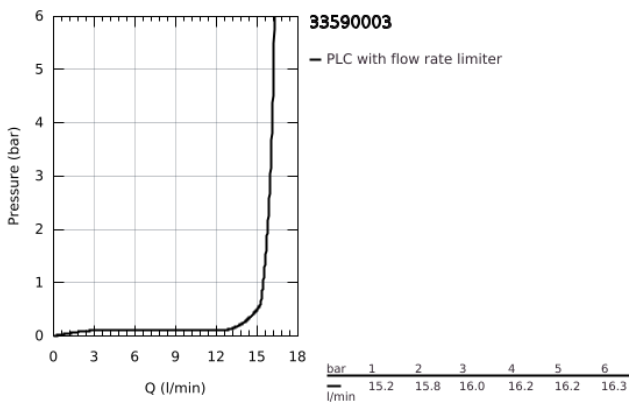

33 590 003 EUROSTYLE SINGLE-LEVER SHOWER MIXER 1/2"

PRODUCT DESCRIPTION

- Colour: chrome
- wall mounted
- loop metal lever
- GROHE SilkMove 35 mm ceramic cartridge
- with temperature limiter
- GROHE LongLife finish
- adjustable flow rate limiter
- shower outlet 1/2" with integrated non-return valve
- covered S-unions
- metal wall escutcheons
- protected against backflow

33 590 003 EUROSTYLE SINGLE-LEVER SHOWER MIXER 1/2"

SPARE PARTS, January 2015 – now

- 1: Lever (Spare part-nr. 46940000)
 - 2: Cap (Spare part-nr. 46436000)
 - 3: Screw coupling (Spare part-nr. 46460000)
 - 4: Cartridge (Spare part-nr. 46374000)
 - 5: Non-return valve (Spare part-nr. 48276000)
 - 6: Screw connection 1/2" (Spare part-nr. 45044000)
 - 7: S-union (Spare part-nr. 12693000)
 - 8: Special spanner (Spare part-nr. 19377000)*
 - 9: Extension set, 30 mm (Spare part-nr. 46238000)*
- * Optional accessories