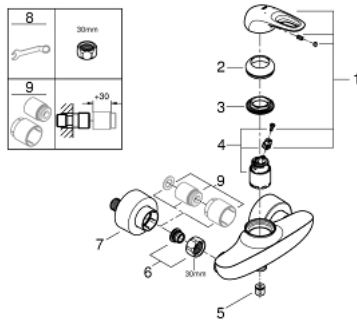

33 590 003 EUROSTYLE SINGLE-LEVER SHOWER MIXER 1/2"

PRODUCT DESCRIPTION

- Colour: chrome
- wall mounted
- loop metal lever
- GROHE SilkMove 35 mm ceramic cartridge
- with temperature limiter
- GROHE LongLife finish
- adjustable flow rate limiter
- shower outlet 1/2" with integrated non-return valve
- covered S-unions
- metal wall escutcheons
- protected against backflow

33 590 003 EUROSTYLE SINGLE-LEVER SHOWER MIXER 1/2"

SPARE PARTS, January 2015 – now

- 1: Lever (Spare part-nr. 46940000)
 - 2: Cap (Spare part-nr. 46436000)
 - 3: Screw coupling (Spare part-nr. 46460000)
 - 4: Cartridge (Spare part-nr. 46374000)
 - 5: Non-return valve (Spare part-nr. 48276000)
 - 6: Screw connection 1/2" (Spare part-nr. 45044000)
 - 7: S-union (Spare part-nr. 12693000)
 - 8: Special spanner (Spare part-nr. 19377000)*
 - 9: Extension set, 30 mm (Spare part-nr. 46238000)*
- * Optional accessories