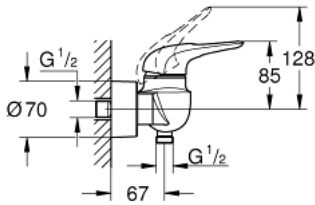

33 590 003 EUROSTYLE SINGLE-LEVER SHOWER MIXER 1/2"

PRODUCT DESCRIPTION

- Colour: chrome
- wall mounted
- loop metal lever
- GROHE SilkMove 35 mm ceramic cartridge
- with temperature limiter
- GROHE LongLife finish
- adjustable flow rate limiter
- shower outlet 1/2" with integrated non-return valve
- covered S-unions
- metal wall escutcheons
- protected against backflow

33 590 003 EUROSTYLE SINGLE-LEVER SHOWER MIXER 1/2"

SPARE PARTS, January 2015 – now

- 1: Lever (Spare part-nr. 46940000)
 - 2: Cap (Spare part-nr. 46436000)
 - 3: Screw coupling (Spare part-nr. 46460000)
 - 4: Cartridge (Spare part-nr. 46374000)
 - 5: Non-return valve (Spare part-nr. 48276000)
 - 6: Screw connection 1/2" (Spare part-nr. 45044000)
 - 7: S-union (Spare part-nr. 12693000)
 - 8: Special spanner (Spare part-nr. 19377000)*
 - 9: Extension set, 30 mm (Spare part-nr. 46238000)*
- * Optional accessories