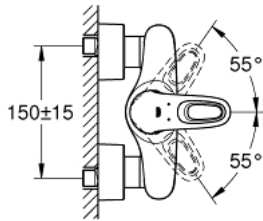

33 590 003 EUROSTYLE SINGLE-LEVER SHOWER MIXER 1/2"

PRODUCT DESCRIPTION

- Colour: chrome
- wall mounted
- loop metal lever
- GROHE SilkMove 35 mm ceramic cartridge
- with temperature limiter
- GROHE LongLife finish
- adjustable flow rate limiter
- shower outlet 1/2" with integrated non-return valve
- covered S-unions
- metal wall escutcheons
- protected against backflow

33 590 003 EUROSTYLE SINGLE-LEVER SHOWER MIXER 1/2"

SPARE PARTS, January 2015 – now

- 1: Lever (Spare part-nr. 46940000)
 - 2: Cap (Spare part-nr. 46436000)
 - 3: Screw coupling (Spare part-nr. 46460000)
 - 4: Cartridge (Spare part-nr. 46374000)
 - 5: Non-return valve (Spare part-nr. 48276000)
 - 6: Screw connection 1/2" (Spare part-nr. 45044000)
 - 7: S-union (Spare part-nr. 12693000)
 - 8: Special spanner (Spare part-nr. 19377000)*
 - 9: Extension set, 30 mm (Spare part-nr. 46238000)*
- * Optional accessories