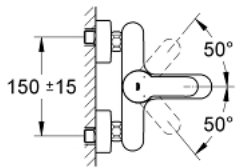

### 33 591 002 EUROSTYLE COSMOPOLITAN SINGLE-LEVER BATH MIXER 1/2"

#### PRODUCT DESCRIPTION

- Colour: chrome
- wall mounted
- metal lever
- GROHE SilkMove 46 mm ceramic cartridge
- GROHE LongLife finish
- adjustable flow rate limiter
- automatic diverter: bath/shower
- mousseur
- integrated non-return valve in the shower outlet 1/2"
- S-unions
- protected against backflow
- optional temperature limiter ref. no. 46 308
- min. recommended pressure 1.0 bar

## 33 591 002 EUROSTYLE COSMOPOLITAN SINGLE-LEVER BATH MIXER 1/2"

### SPARE PARTS, March 2010 – now

- 1: Lever (Spare part-nr. 46752000)
- 2: Cap (Spare part-nr. 46427000)
- 3: Cartridge (Spare part-nr. 46048000)
- 4: Diverter knob (Spare part-nr. 64309000)
- 5: Diverter (Spare part-nr. 65655000)
- 6: Non-return valve (Spare part-nr. 08565000)
- 7: Mousseur (Spare part-nr. 13941000)
- 8: Screw connection 1/2" (Spare part-nr. 45044000)
- 9: S-union (Spare part-nr. 12662000)
- 10: Temperature limiter (Spare part-nr. 46308000)\*
- 11: Extension 3/4", 20 mm (Spare part-nr. 0713000M)\*
- 12: Special spanner (Spare part-nr. 19377000)\*