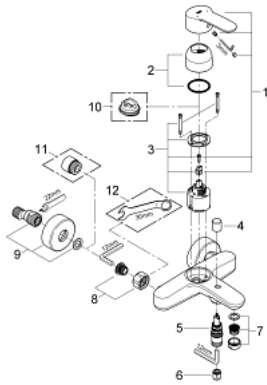

### 33 591 002 EUROSTYLE COSMOPOLITAN SINGLE-LEVER BATH MIXER 1/2"

#### PRODUCT DESCRIPTION

- Colour: chrome
- wall mounted
- metal lever
- GROHE SilkMove 46 mm ceramic cartridge
- GROHE LongLife finish
- adjustable flow rate limiter
- automatic diverter: bath/shower
- mousseur
- integrated non-return valve in the shower outlet 1/2"
- S-unions
- protected against backflow
- optional temperature limiter ref. no. 46 308
- min. recommended pressure 1.0 bar

## 33 591 002 EUROSTYLE COSMOPOLITAN SINGLE-LEVER BATH MIXER 1/2"

### SPARE PARTS, March 2010 – now

- 1: Lever (Spare part-nr. 46752000)
- 2: Cap (Spare part-nr. 46427000)
- 3: Cartridge (Spare part-nr. 46048000)
- 4: Diverter knob (Spare part-nr. 64309000)
- 5: Diverter (Spare part-nr. 65655000)
- 6: Non-return valve (Spare part-nr. 08565000)
- 7: Mousseur (Spare part-nr. 13941000)
- 8: Screw connection 1/2" (Spare part-nr. 45044000)
- 9: S-union (Spare part-nr. 12662000)
- 10: Temperature limiter (Spare part-nr. 46308000)\*
- 11: Extension 3/4", 20 mm (Spare part-nr. 0713000M)\*
- 12: Special spanner (Spare part-nr. 19377000)\*