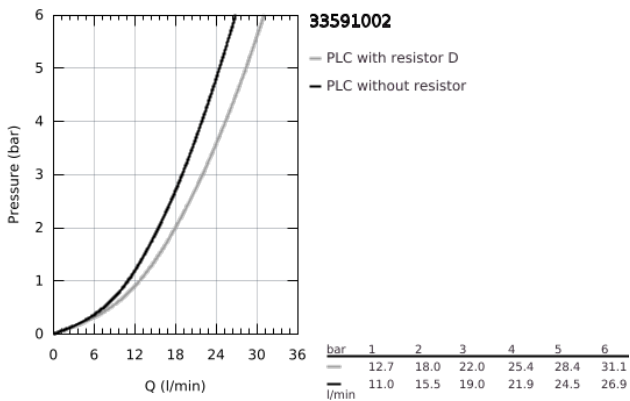

### 33 591 002 EUROSTYLE COSMOPOLITAN SINGLE-LEVER BATH MIXER 1/2"

#### PRODUCT DESCRIPTION

- Colour: chrome
- wall mounted
- metal lever
- GROHE SilkMove 46 mm ceramic cartridge
- GROHE LongLife finish
- adjustable flow rate limiter
- automatic diverter: bath/shower
- mousseur
- integrated non-return valve in the shower outlet 1/2"
- S-unions
- protected against backflow
- optional temperature limiter ref. no. 46 308
- min. recommended pressure 1.0 bar

## 33 591 002 EUROSTYLE COSMOPOLITAN SINGLE-LEVER BATH MIXER 1/2"