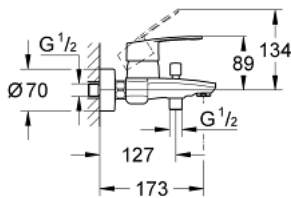

### 33 591 002 EUROSTYLE COSMOPOLITAN SINGLE-LEVER BATH MIXER 1/2"

#### PRODUCT DESCRIPTION

- Colour: chrome
- wall mounted
- metal lever
- GROHE SilkMove 46 mm ceramic cartridge
- GROHE LongLife finish
- adjustable flow rate limiter
- automatic diverter: bath/shower
- mousseur
- integrated non-return valve in the shower outlet 1/2"
- S-unions
- protected against backflow
- optional temperature limiter ref. no. 46 308
- min. recommended pressure 1.0 bar

## 33 591 002 EUROSTYLE COSMOPOLITAN SINGLE-LEVER BATH MIXER 1/2"

### SPARE PARTS, March 2010 – now

- 1: Lever (Spare part-nr. 46752000)
- 2: Cap (Spare part-nr. 46427000)
- 3: Cartridge (Spare part-nr. 46048000)
- 4: Diverter knob (Spare part-nr. 64309000)
- 5: Diverter (Spare part-nr. 65655000)
- 6: Non-return valve (Spare part-nr. 08565000)
- 7: Mousseur (Spare part-nr. 13941000)
- 8: Screw connection 1/2" (Spare part-nr. 45044000)
- 9: S-union (Spare part-nr. 12662000)
- 10: Temperature limiter (Spare part-nr. 46308000)\*
- 11: Extension 3/4", 20 mm (Spare part-nr. 0713000M)\*
- 12: Special spanner (Spare part-nr. 19377000)\*