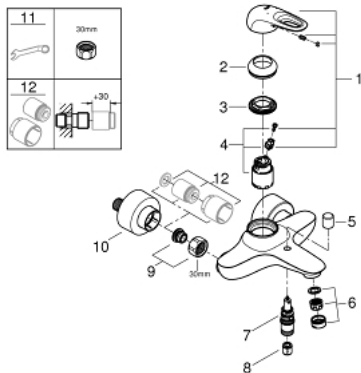

33 591 003 EUROSTYLE SINGLE-LEVER BATH MIXER 1/2"

PRODUCT DESCRIPTION

- Colour: chrome
- wall mounted
- loop metal lever
- GROHE SilkMove 35 mm ceramic cartridge
- with temperature limiter
- GROHE LongLife finish
- adjustable flow rate limiter
- automatic diverter: bath/shower
- mousseur
- shower outlet 1/2" with integrated non-return valve
- covered S-unions
- metal wall escutcheons
- protected against backflow

33 591 003 EUROSTYLE SINGLE-LEVER BATH MIXER 1/2"

SPARE PARTS, January 2015 – now

- 1: Lever (Spare part-nr. 46940000)
- 2: Cap (Spare part-nr. 46436000)
- 3: Screw coupling (Spare part-nr. 46460000)
- 4: Cartridge (Spare part-nr. 46374000)
- 5: Diverter knob (Spare part-nr. 64309000)
- 6: Mousseur (Spare part-nr. 13952000)
- 7: Diverter (Spare part-nr. 65655000)
- 8: Non-return valve (Spare part-nr. 48276000)
- 9: Screw connection 1/2" (Spare part-nr. 45044000)
- 10: S-union (Spare part-nr. 12693000)
- 11: Special spanner (Spare part-nr. 19377000)*
- 12: Extension set, 30 mm (Spare part-nr. 46238000)*