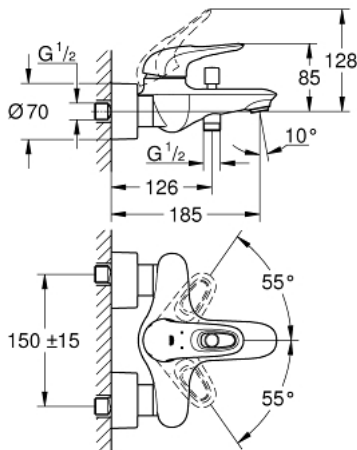

33 591 003 EUROSTYLE SINGLE-LEVER BATH MIXER 1/2"

PRODUCT DESCRIPTION

- Colour: chrome
- wall mounted
- loop metal lever
- GROHE SilkMove 35 mm ceramic cartridge
- with temperature limiter
- GROHE LongLife finish
- adjustable flow rate limiter
- automatic diverter: bath/shower
- mousseur
- shower outlet 1/2" with integrated non-return valve
- covered S-unions
- metal wall escutcheons
- protected against backflow

33 591 003 EUROSTYLE SINGLE-LEVER BATH MIXER 1/2"

SPARE PARTS, January 2015 – now

- 1: Lever (Spare part-nr. 46940000)
- 2: Cap (Spare part-nr. 46436000)
- 3: Screw coupling (Spare part-nr. 46460000)
- 4: Cartridge (Spare part-nr. 46374000)
- 5: Diverter knob (Spare part-nr. 64309000)
- 6: Mousseur (Spare part-nr. 13952000)
- 7: Diverter (Spare part-nr. 65655000)
- 8: Non-return valve (Spare part-nr. 48276000)
- 9: Screw connection 1/2" (Spare part-nr. 45044000)
- 10: S-union (Spare part-nr. 12693000)
- 11: Special spanner (Spare part-nr. 19377000)*
- 12: Extension set, 30 mm (Spare part-nr. 46238000)*