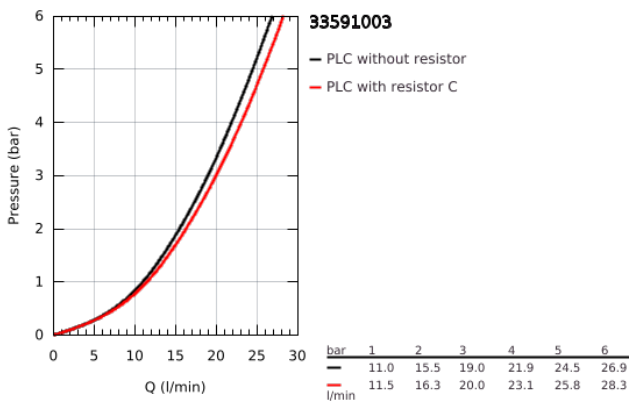

33 591 003 EUROSTYLE SINGLE-LEVER BATH MIXER 1/2"

PRODUCT DESCRIPTION

- Colour: chrome
- wall mounted
- loop metal lever
- GROHE SilkMove 35 mm ceramic cartridge
- with temperature limiter
- GROHE LongLife finish
- adjustable flow rate limiter
- automatic diverter: bath/shower
- mousseur
- shower outlet 1/2" with integrated non-return valve
- covered S-unions
- metal wall escutcheons
- protected against backflow