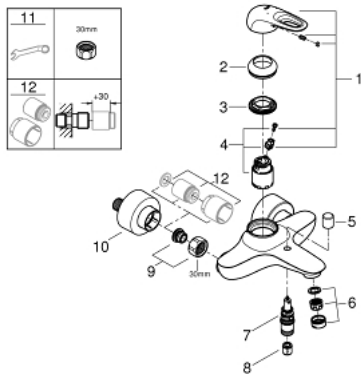

### 33 591 LS3 EUROSTYLE SINGLE-LEVER BATH MIXER 1/2"

#### PRODUCT DESCRIPTION

- Colour: moon white/chrome
- wall mounted
- loop metal lever
- GROHE SilkMove 35 mm ceramic cartridge
- with temperature limiter
- GROHE LongLife finish
- adjustable flow rate limiter
- automatic diverter: bath/shower
- mousseur
- shower outlet 1/2" with integrated non-return valve
- covered S-unions
- metal wall escutcheons
- protected against backflow
- GROHE LongLife finish

## 33 591 LS3 EUROSTYLE SINGLE-LEVER BATH MIXER 1/2"

### SPARE PARTS, January 2015 – now

- 1: Lever (Spare part-nr. 46940LS0)
- 2: Cap (Spare part-nr. 46436000)
- 3: Screw coupling (Spare part-nr. 46460000)
- 4: Cartridge (Spare part-nr. 46374000)
- 5: Diverter knob (Spare part-nr. 64309000)
- 6: Mousseur (Spare part-nr. 13935000)
- 6.1: Strainer (Spare part-nr. 45220000)
- 7: Diverter (Spare part-nr. 65655000)
- 8: Non-return valve (Spare part-nr. 48276000)
- 9: Screw connection 1/2" (Spare part-nr. 45044000)
- 10: S-union (Spare part-nr. 12693LS0)
- 11: Special spanner (Spare part-nr. 19377000)\*
- 12: Extension set, 30 mm (Spare part-nr. 46238000)\*