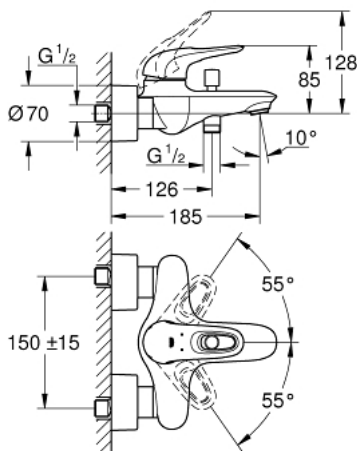

### 33 591 LS3 EUROSTYLE SINGLE-LEVER BATH MIXER 1/2"

#### PRODUCT DESCRIPTION

- Colour: moon white/chrome
- wall mounted
- loop metal lever
- GROHE SilkMove 35 mm ceramic cartridge
- with temperature limiter
- GROHE LongLife finish
- adjustable flow rate limiter
- automatic diverter: bath/shower
- mousseur
- shower outlet 1/2" with integrated non-return valve
- covered S-unions
- metal wall escutcheons
- protected against backflow
- GROHE LongLife finish

## 33 591 LS3 EUROSTYLE SINGLE-LEVER BATH MIXER 1/2"

### SPARE PARTS, January 2015 – now

- 1: Lever (Spare part-nr. 46940LS0)
- 2: Cap (Spare part-nr. 46436000)
- 3: Screw coupling (Spare part-nr. 46460000)
- 4: Cartridge (Spare part-nr. 46374000)
- 5: Diverter knob (Spare part-nr. 64309000)
- 6: Mousseur (Spare part-nr. 13935000)
- 6.1: Strainer (Spare part-nr. 45220000)
- 7: Diverter (Spare part-nr. 65655000)
- 8: Non-return valve (Spare part-nr. 48276000)
- 9: Screw connection 1/2" (Spare part-nr. 45044000)
- 10: S-union (Spare part-nr. 12693LS0)
- 11: Special spanner (Spare part-nr. 19377000)\*
- 12: Extension set, 30 mm (Spare part-nr. 46238000)\*