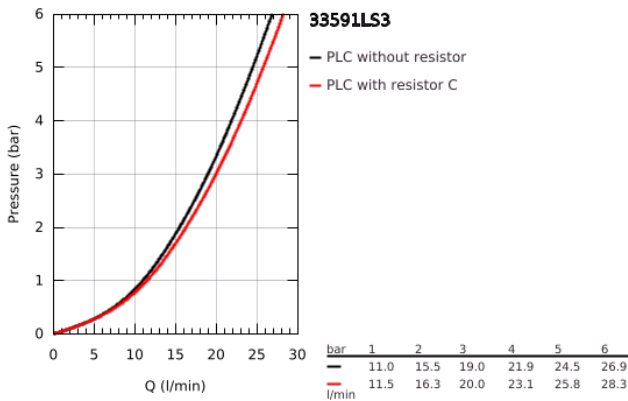

### 33 591 LS3 EUROSTYLE SINGLE-LEVER BATH MIXER 1/2"

#### PRODUCT DESCRIPTION

- Colour: moon white/chrome
- wall mounted
- loop metal lever
- GROHE SilkMove 35 mm ceramic cartridge
- with temperature limiter
- GROHE LongLife finish
- adjustable flow rate limiter
- automatic diverter: bath/shower
- mousseur
- shower outlet 1/2" with integrated non-return valve
- covered S-unions
- metal wall escutcheons
- protected against backflow
- GROHE LongLife finish