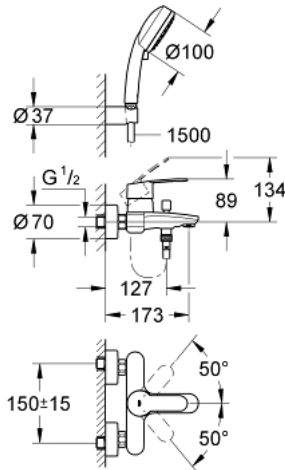

### 33 592 20A EUROSTYLE COSMOPOLITAN SINGLE-LEVER BATH MIXER 1/2"

#### PRODUCT DESCRIPTION

- Colour: chrome
- wall mounted
- metal lever
- GROHE SilkMove 46 mm ceramic cartridge
- GROHE LongLife finish
- adjustable flow rate limiter
- automatic diverter: bath/shower
- mousseur
- integrated non-return valve in the shower outlet 1/2"
- S-unions
- protected against backflow
- optional temperature limiter ref. no. 46 308
- with shower set
- hand shower Tempesta Cosmopolitan 100, 2 sprays (27 571)
- wall shower holder (27 056)
- shower hose Relexaflex 1500 mm 1/2" x 1/2" (28 151)

## 33 592 20A EUROSTYLE COSMOPOLITAN SINGLE-LEVER BATH MIXER 1/2"

### SPARE PARTS, April 2017 – now

- 1: Lever (Spare part-nr. 46752000)
- 2: Cap (Spare part-nr. 46427000)
- 3: Cartridge (Spare part-nr. 46048000)
- 4: Diverter knob (Spare part-nr. 64309000)
- 5: Diverter (Spare part-nr. 65655000)
- 6: Non-return valve (Spare part-nr. 08565000)
- 7: Mousseur (Spare part-nr. 13941000)
- 8: Screw connection 1/2" (Spare part-nr. 45044000)
- 9: S-union (Spare part-nr. 12662000)
- 10: Dirt strainer (Spare part-nr. 0700200M)
- 11: Temperature limiter (Spare part-nr. 46308000)\*
- 12: Extension 3/4", 20 mm (Spare part-nr. 0713000M)\*
- 13: Special spanner (Spare part-nr. 19377000)\*