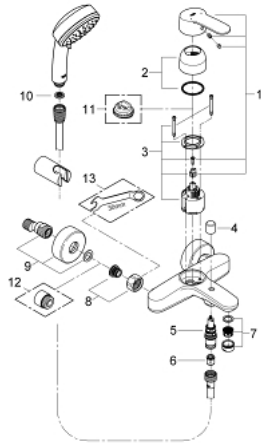

### 33 592 20A EUROSTYLE COSMOPOLITAN SINGLE-LEVER BATH MIXER 1/2"

#### PRODUCT DESCRIPTION

- Colour: chrome
- wall mounted
- metal lever
- GROHE SilkMove 46 mm ceramic cartridge
- GROHE LongLife finish
- adjustable flow rate limiter
- automatic diverter: bath/shower
- mousseur
- integrated non-return valve in the shower outlet 1/2"
- S-unions
- protected against backflow
- optional temperature limiter ref. no. 46 308
- with shower set
- hand shower Tempesta Cosmopolitan 100, 2 sprays (27 571)
- wall shower holder (27 056)
- shower hose Relexaflex 1500 mm 1/2" x 1/2" (28 151)

## 33 592 20A EUROSTYLE COSMOPOLITAN SINGLE-LEVER BATH MIXER 1/2"

### SPARE PARTS, April 2017 – now

- 1: Lever (Spare part-nr. 46752000)
- 2: Cap (Spare part-nr. 46427000)
- 3: Cartridge (Spare part-nr. 46048000)
- 4: Diverter knob (Spare part-nr. 64309000)
- 5: Diverter (Spare part-nr. 65655000)
- 6: Non-return valve (Spare part-nr. 08565000)
- 7: Mousseur (Spare part-nr. 13941000)
- 8: Screw connection 1/2" (Spare part-nr. 45044000)
- 9: S-union (Spare part-nr. 12662000)
- 10: Dirt strainer (Spare part-nr. 0700200M)
- 11: Temperature limiter (Spare part-nr. 46308000)\*
- 12: Extension 3/4", 20 mm (Spare part-nr. 0713000M)\*
- 13: Special spanner (Spare part-nr. 19377000)\*