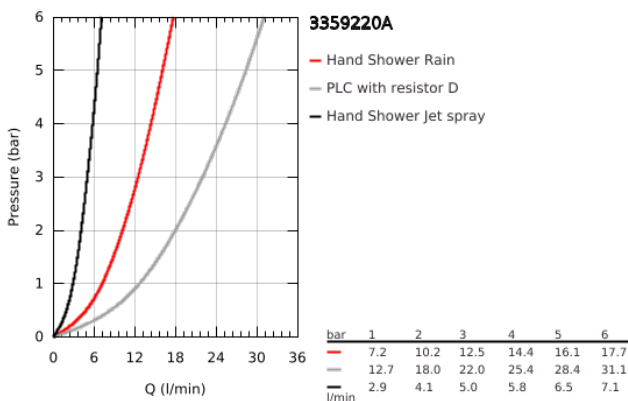

### 33 592 20A EUROSTYLE COSMOPOLITAN SINGLE-LEVER BATH MIXER 1/2"

#### PRODUCT DESCRIPTION

- Colour: chrome
- wall mounted
- metal lever
- GROHE SilkMove 46 mm ceramic cartridge
- GROHE LongLife finish
- adjustable flow rate limiter
- automatic diverter: bath/shower
- mousseur
- integrated non-return valve in the shower outlet 1/2"
- S-unions
- protected against backflow
- optional temperature limiter ref. no. 46 308
- with shower set
- hand shower Tempesta Cosmopolitan 100, 2 sprays (27 571)
- wall shower holder (27 056)
- shower hose Relexaflex 1500 mm 1/2" x 1/2" (28 151)

## 33 592 20A EUROSTYLE COSMOPOLITAN SINGLE-LEVER BATH MIXER 1/2"