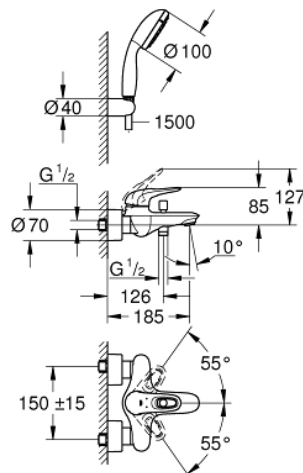

33 592 30A EUROSTYLE SINGLE-LEVER BATH MIXER 1/2"

PRODUCT DESCRIPTION

- Colour: chrome
- wall mounted
- loop metal lever
- GROHE SilkMove 35 mm ceramic cartridge
- with temperature limiter
- GROHE LongLife finish
- adjustable flow rate limiter
- automatic diverter: bath/shower
- mousseur
- shower outlet 1/2" with integrated non-return valve
- covered S-unions
- metal wall escutcheons
- protected against backflow
- with shower set Tempesta
- consisting of:
 - hand shower Tempesta 100, 2 sprays, 9.5 l/min (26 161)
 - wall shower holder (28 605)
 - shower hose Relexaflex 1500 mm 1/2" x 1/2" (28 151)

33 592 30A EUROSTYLE SINGLE-LEVER BATH MIXER 1/2"

SPARE PARTS, April 2017 – now

- 1: Lever (Spare part-nr. 46940000)
- 2: Cap (Spare part-nr. 46436000)
- 3: Screw coupling (Spare part-nr. 46460000)
- 4: Cartridge (Spare part-nr. 46374000)
- 5: Diverter knob (Spare part-nr. 64309000)
- 6: Mousseur (Spare part-nr. 13952000)
- 7: Diverter (Spare part-nr. 65655000)
- 8: Non-return valve (Spare part-nr. 48276000)
- 9: Screw connection 1/2" (Spare part-nr. 45044000)
- 10: S-union (Spare part-nr. 12693000)
- 11: Dirt strainer (Spare part-nr. 0700200M)
- 12: Special spanner (Spare part-nr. 19377000)*
- 13: Extension set, 30 mm (Spare part-nr. 46238000)*