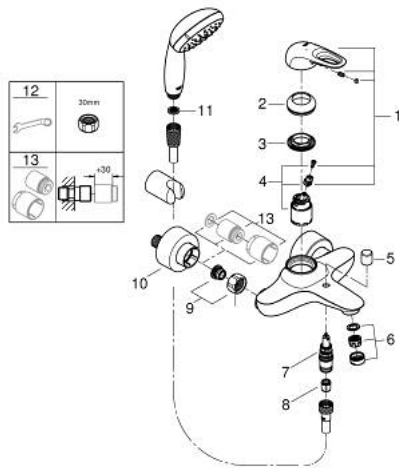

33 592 30A EUROSTYLE SINGLE-LEVER BATH MIXER 1/2"

PRODUCT DESCRIPTION

- Colour: chrome
- wall mounted
- loop metal lever
- GROHE SilkMove 35 mm ceramic cartridge
- with temperature limiter
- GROHE LongLife finish
- adjustable flow rate limiter
- automatic diverter: bath/shower
- mousseur
- shower outlet 1/2" with integrated non-return valve
- covered S-unions
- metal wall escutcheons
- protected against backflow
- with shower set Tempesta
- consisting of:
 - hand shower Tempesta 100, 2 sprays, 9.5 l/min (26 161)
 - wall shower holder (28 605)
 - shower hose Relexaflex 1500 mm 1/2" x 1/2" (28 151)

33 592 30A EUROSTYLE SINGLE-LEVER BATH MIXER 1/2"

SPARE PARTS, April 2017 – now

- 1: Lever (Spare part-nr. 46940000)
- 2: Cap (Spare part-nr. 46436000)
- 3: Screw coupling (Spare part-nr. 46460000)
- 4: Cartridge (Spare part-nr. 46374000)
- 5: Diverter knob (Spare part-nr. 64309000)
- 6: Mousseur (Spare part-nr. 13952000)
- 7: Diverter (Spare part-nr. 65655000)
- 8: Non-return valve (Spare part-nr. 48276000)
- 9: Screw connection 1/2" (Spare part-nr. 45044000)
- 10: S-union (Spare part-nr. 12693000)
- 11: Dirt strainer (Spare part-nr. 0700200M)
- 12: Special spanner (Spare part-nr. 19377000)*
- 13: Extension set, 30 mm (Spare part-nr. 46238000)*