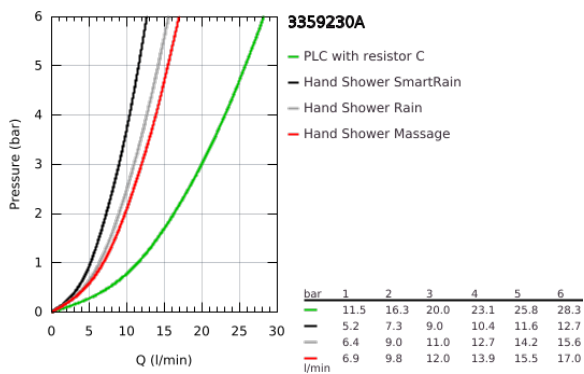

33 592 30A EUROSTYLE SINGLE-LEVER BATH MIXER 1/2"

PRODUCT DESCRIPTION

- Colour: chrome
- wall mounted
- loop metal lever
- GROHE SilkMove 35 mm ceramic cartridge
- with temperature limiter
- GROHE LongLife finish
- adjustable flow rate limiter
- automatic diverter: bath/shower
- mousseur
- shower outlet 1/2" with integrated non-return valve
- covered S-unions
- metal wall escutcheons
- protected against backflow
- with shower set Tempesta
- consisting of:
 - hand shower Tempesta 100, 2 sprays, 9.5 l/min (26 161)
 - wall shower holder (28 605)
 - shower hose Relexaflex 1500 mm 1/2" x 1/2" (28 151)

33 592 30A EUROSTYLE SINGLE-LEVER BATH MIXER 1/2"

SPARE PARTS, April 2017 – now

- 1: Lever (Spare part-nr. 46940000)
- 2: Cap (Spare part-nr. 46436000)
- 3: Screw coupling (Spare part-nr. 46460000)
- 4: Cartridge (Spare part-nr. 46374000)
- 5: Diverter knob (Spare part-nr. 64309000)
- 6: Mousseur (Spare part-nr. 13952000)
- 7: Diverter (Spare part-nr. 65655000)
- 8: Non-return valve (Spare part-nr. 48276000)
- 9: Screw connection 1/2" (Spare part-nr. 45044000)
- 10: S-union (Spare part-nr. 12693000)
- 11: Dirt strainer (Spare part-nr. 0700200M)
- 12: Special spanner (Spare part-nr. 19377000)*
- 13: Extension set, 30 mm (Spare part-nr. 46238000)*