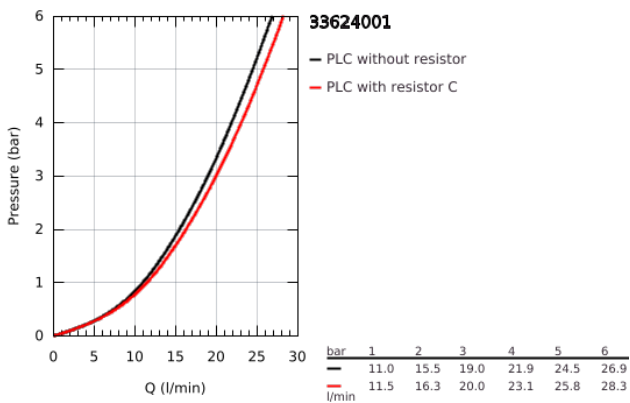

### 33 624 001 ESSENCE SINGLE-LEVER BATH MIXER 1/2"

#### PRODUCT DESCRIPTION

- Colour: chrome
- wall mounted
- metal lever
- GROHE SilkMove 35 mm ceramic cartridge
- with temperature limiter
- GROHE LongLife finish
- automatic diverter: bath/shower
- mousseur
- shower outlet 1/2"
- integrated non-return valve
- S-unions
- protected against backflow
- min. recommended pressure 1.0 bar