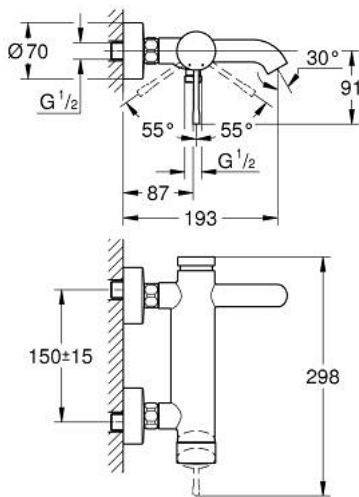

### 33 624 001 ESSENCE SINGLE-LEVER BATH MIXER 1/2"

#### PRODUCT DESCRIPTION

- Colour: chrome
- wall mounted
- metal lever
- GROHE SilkMove 35 mm ceramic cartridge
- with temperature limiter
- GROHE LongLife finish
- automatic diverter: bath/shower
- mousseur
- shower outlet 1/2"
- integrated non-return valve
- S-unions
- protected against backflow
- min. recommended pressure 1.0 bar

## 33 624 001 ESSENCE SINGLE-LEVER BATH MIXER 1/2"

### SPARE PARTS, August 2013 – now

- 1: Lever (Spare part-nr. 46916000)
- 2: Screw coupling (Spare part-nr. 46460000)
- 3: Cartridge (Spare part-nr. 46374000)
- 4: S-union (Spare part-nr. 12662000)
- 5: Screw connection 1/2" (Spare part-nr. 45044000)
- 6: Diverter (Spare part-nr. 46920000)
- 7: Non-return valve (Spare part-nr. 08565000)
- 8: Mousseur (Spare part-nr. 13926000)
- 9: Extension 3/4", 20 mm (Spare part-nr. 0713000M)\*
- 10: Special spanner (Spare part-nr. 19377000)\*