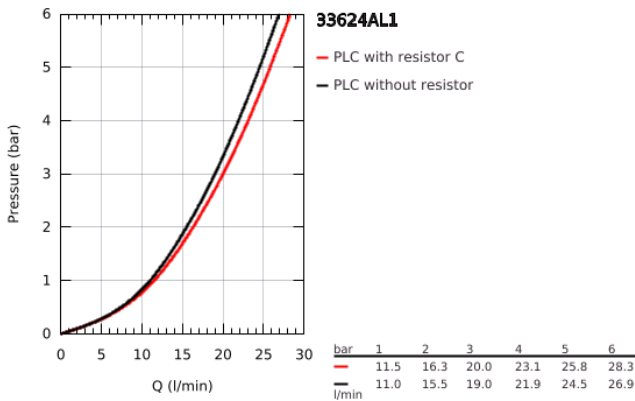

33 624 AL1 ESSENCE SINGLE-LEVER BATH MIXER 1/2"

PRODUCT DESCRIPTION

- Colour: brushed hard graphite
- wall mounted
- metal lever
- GROHE SilkMove 35 mm ceramic cartridge
- with temperature limiter
- GROHE LongLife finish
- automatic diverter: bath/shower
- mousseur
- shower outlet 1/2"
- integrated non-return valve
- S-unions
- protected against backflow
- min. recommended pressure 1.0 bar

33 624 AL1 ESSENCE SINGLE-LEVER BATH MIXER 1/2"

SPARE PARTS, August 2013 – now

- 1: Lever (Spare part-nr. 46916AL0)
- 2: Screw coupling (Spare part-nr. 46460000)
- 3: Cartridge (Spare part-nr. 46374000)
- 4: S-union (Spare part-nr. 12662AL0)
- 5: Screw connection 1/2" (Spare part-nr. 45044AL0)
- 6: Diverter (Spare part-nr. 46920AL0)
- 7: Non-return valve (Spare part-nr. 08565000)
- 8: Mousseur (Spare part-nr. 13926000)
- 9: Extension 3/4", 20 mm (Spare part-nr. 0713000M)*
- 10: Special spanner (Spare part-nr. 19377000)*