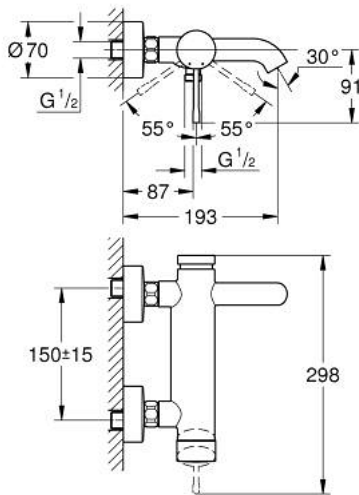

33 624 AL1 ESSENCE SINGLE-LEVER BATH MIXER 1/2"

PRODUCT DESCRIPTION

- Colour: brushed hard graphite
- wall mounted
- metal lever
- GROHE SilkMove 35 mm ceramic cartridge
- with temperature limiter
- GROHE LongLife finish
- automatic diverter: bath/shower
- mousseur
- shower outlet 1/2"
- integrated non-return valve
- S-unions
- protected against backflow
- min. recommended pressure 1.0 bar

33 624 AL1 ESSENCE SINGLE-LEVER BATH MIXER 1/2"

SPARE PARTS, August 2013 – now

- 1: Lever (Spare part-nr. 46916AL0)
- 2: Screw coupling (Spare part-nr. 46460000)
- 3: Cartridge (Spare part-nr. 46374000)
- 4: S-union (Spare part-nr. 12662AL0)
- 5: Screw connection 1/2" (Spare part-nr. 45044AL0)
- 6: Diverter (Spare part-nr. 46920AL0)
- 7: Non-return valve (Spare part-nr. 08565000)
- 8: Mousseur (Spare part-nr. 13926000)
- 9: Extension 3/4", 20 mm (Spare part-nr. 0713000M)*
- 10: Special spanner (Spare part-nr. 19377000)*