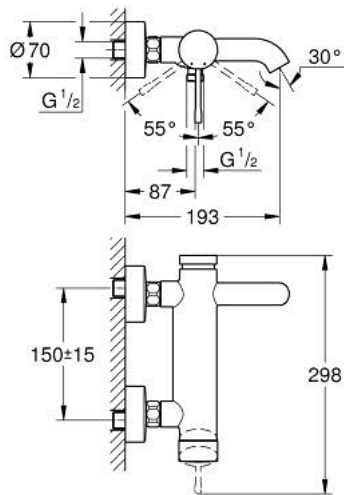

### 33 624 DL1 ESSENCE SINGLE-LEVER BATH MIXER 1/2"

#### PRODUCT DESCRIPTION

- Colour: brushed warm sunset
- wall mounted
- metal lever
- GROHE SilkMove 35 mm ceramic cartridge
- with temperature limiter
- GROHE LongLife finish
- automatic diverter: bath/shower
- mousseur
- shower outlet 1/2"
- integrated non-return valve
- S-unions
- protected against backflow
- min. recommended pressure 1.0 bar