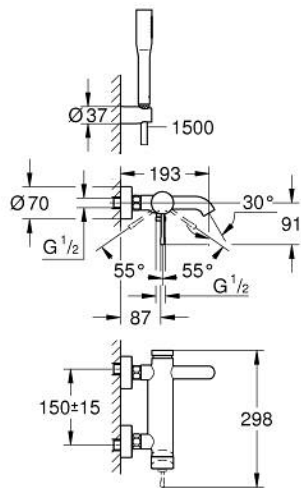

33 628 001 ESSENCE SINGLE-LEVER BATH MIXER 1/2"

PRODUCT DESCRIPTION

- Colour: chrome
- wall mounted
- metal lever
- GROHE SilkMove 35 mm ceramic cartridge
- with temperature limiter
- GROHE LongLife finish
- automatic diverter: bath/shower
- mousseur
- shower outlet 1/2"
- integrated non-return valve
- S-unions
- protected against backflow
- with shower set
- consisting of:
 - wall shower holder Tempesta Cosmopolitan 100 (27 594 000)
 - Euphoria Cosmopolitan Stick hand shower 1 spray (27 367)
 - Silverflex shower hose 1.500 mm (28 364)
- min. recommended pressure 1.0 bar

33 628 001 ESSENCE SINGLE-LEVER BATH MIXER 1/2"

SPARE PARTS, August 2013 – now

- 1: Lever (Spare part-nr. 46916000)
- 2: Screw coupling (Spare part-nr. 46460000)
- 3: Cartridge (Spare part-nr. 46374000)
- 4: S-union (Spare part-nr. 12662000)
- 5: Screw connection 1/2" (Spare part-nr. 45044000)
- 6: Diverter (Spare part-nr. 46920000)
- 7: Non-return valve (Spare part-nr. 08565000)
- 8: Mousseur (Spare part-nr. 13926000)
- 9: Dirt strainer (Spare part-nr. 0700200M)
- 10: Extension 3/4", 20 mm (Spare part-nr. 0713000M)*
- 11: Special spanner (Spare part-nr. 19377000)*