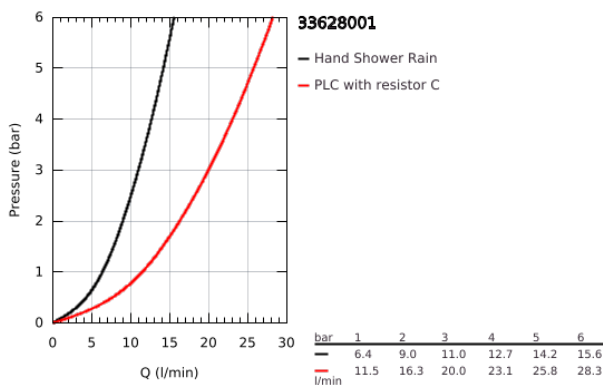

33 628 001 ESSENCE SINGLE-LEVER BATH MIXER 1/2"

PRODUCT DESCRIPTION

- Colour: chrome
- wall mounted
- metal lever
- GROHE SilkMove 35 mm ceramic cartridge
- with temperature limiter
- GROHE LongLife finish
- automatic diverter: bath/shower
- mousseur
- shower outlet 1/2"
- integrated non-return valve
- S-unions
- protected against backflow
- with shower set
- consisting of:
 - wall shower holder Tempesta Cosmopolitan 100 (27 594 000)
 - Euphoria Cosmopolitan Stick hand shower 1 spray (27 367)
 - Silverflex shower hose 1.500 mm (28 364)
- min. recommended pressure 1.0 bar

33 628 001 ESSENCE SINGLE-LEVER BATH MIXER 1/2"

SPARE PARTS, August 2013 – now

- 1: Lever (Spare part-nr. 46916000)
- 2: Screw coupling (Spare part-nr. 46460000)
- 3: Cartridge (Spare part-nr. 46374000)
- 4: S-union (Spare part-nr. 12662000)
- 5: Screw connection 1/2" (Spare part-nr. 45044000)
- 6: Diverter (Spare part-nr. 46920000)
- 7: Non-return valve (Spare part-nr. 08565000)
- 8: Mousseur (Spare part-nr. 13926000)
- 9: Dirt strainer (Spare part-nr. 0700200M)
- 10: Extension 3/4", 20 mm (Spare part-nr. 0713000M)*
- 11: Special spanner (Spare part-nr. 19377000)*