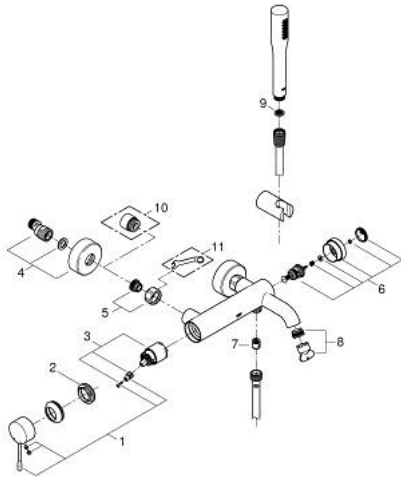

33 628 001 ESSENCE SINGLE-LEVER BATH MIXER 1/2"

PRODUCT DESCRIPTION

- Colour: chrome
- wall mounted
- metal lever
- GROHE SilkMove 35 mm ceramic cartridge
- with temperature limiter
- GROHE LongLife finish
- automatic diverter: bath/shower
- mousseur
- shower outlet 1/2"
- integrated non-return valve
- S-unions
- protected against backflow
- with shower set
- consisting of:
 - wall shower holder Tempesta Cosmopolitan 100 (27 594 000)
 - Euphoria Cosmopolitan Stick hand shower 1 spray (27 367)
 - Silverflex shower hose 1.500 mm (28 364)
- min. recommended pressure 1.0 bar

33 628 001 ESSENCE SINGLE-LEVER BATH MIXER 1/2"

SPARE PARTS, August 2013 – now

- 1: Lever (Spare part-nr. 46916000)
- 2: Screw coupling (Spare part-nr. 46460000)
- 3: Cartridge (Spare part-nr. 46374000)
- 4: S-union (Spare part-nr. 12662000)
- 5: Screw connection 1/2" (Spare part-nr. 45044000)
- 6: Diverter (Spare part-nr. 46920000)
- 7: Non-return valve (Spare part-nr. 08565000)
- 8: Mousseur (Spare part-nr. 13926000)
- 9: Dirt strainer (Spare part-nr. 0700200M)
- 10: Extension 3/4", 20 mm (Spare part-nr. 0713000M)*
- 11: Special spanner (Spare part-nr. 19377000)*