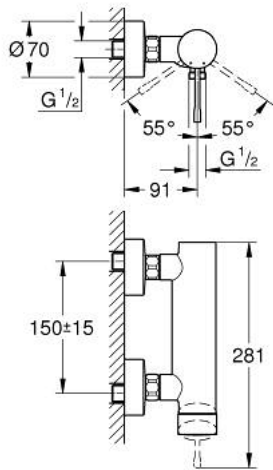

33 636 A01 ESSENCE SINGLE-LEVER SHOWER MIXER 1/2"

PRODUCT DESCRIPTION

- Colour: hard graphite
- wall mounted
- metal lever
- GROHE SilkMove 35 mm ceramic cartridge
- with temperature limiter
- GROHE LongLife finish
- shower outlet 1/2"
- integrated non-return valve
- S-unions
- protected against backflow
- min. recommended pressure 1.0 bar

33 636 A01 ESSENCE SINGLE-LEVER SHOWER MIXER 1/2"

SPARE PARTS, November 2016 – now

- 1: Lever (Spare part-nr. 46916A00)
- 2: Screw coupling (Spare part-nr. 46460000)
- 3: Cartridge (Spare part-nr. 46374000)
- 4: Screw connection 1/2" (Spare part-nr. 45044000)
- 5: s-union (Spare part-nr. 12662A00)
- 6: Non-return valve (Spare part-nr. 47886000)
- 7: Extension 3/4", 20 mm (Spare part-nr. 0713000M)*
- 8: Special spanner (Spare part-nr. 19377000)*