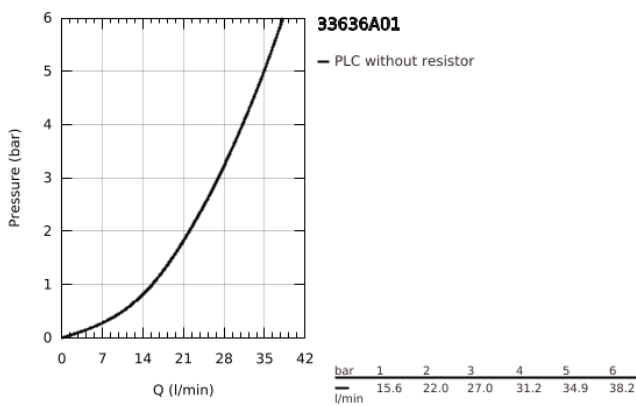

33 636 A01 ESSENCE SINGLE-LEVER SHOWER MIXER 1/2"

PRODUCT DESCRIPTION

- Colour: hard graphite
- wall mounted
- metal lever
- GROHE SilkMove 35 mm ceramic cartridge
- with temperature limiter
- GROHE LongLife finish
- shower outlet 1/2"
- integrated non-return valve
- S-unions
- protected against backflow
- min. recommended pressure 1.0 bar

33 636 A01 ESSENCE SINGLE-LEVER SHOWER MIXER 1/2"

SPARE PARTS, November 2016 – now

- 1: Lever (Spare part-nr. 46916A00)
- 2: Screw coupling (Spare part-nr. 46460000)
- 3: Cartridge (Spare part-nr. 46374000)
- 4: Screw connection 1/2" (Spare part-nr. 45044000)
- 5: s-union (Spare part-nr. 12662A00)
- 6: Non-return valve (Spare part-nr. 47886000)
- 7: Extension 3/4", 20 mm (Spare part-nr. 0713000M)*
- 8: Special spanner (Spare part-nr. 19377000)*