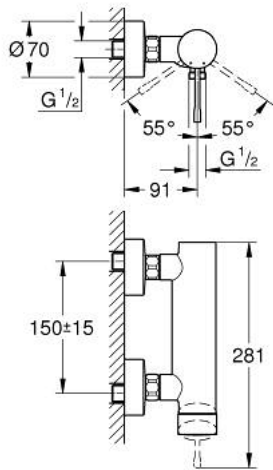

### 33 636 AL1 ESSENCE SINGLE-LEVER SHOWER MIXER 1/2"

**PRODUCT DESCRIPTION**

- Colour: brushed hard graphite
- wall mounted
- metal lever
- GROHE SilkMove 35 mm ceramic cartridge
- with temperature limiter
- GROHE LongLife finish
- shower outlet 1/2"
- integrated non-return valve
- S-unions
- protected against backflow
- min. recommended pressure 1.0 bar

## 33 636 AL1 ESSENCE SINGLE-LEVER SHOWER MIXER 1/2"

### SPARE PARTS, November 2016 – now

- 1: Lever (Spare part-nr. 46916AL0)
- 2: Screw coupling (Spare part-nr. 46460000)
- 3: Cartridge (Spare part-nr. 46374000)
- 4: Screw connection 1/2" (Spare part-nr. 45044000)
- 5: S-union (Spare part-nr. 12662AL0)
- 6: Non-return valve (Spare part-nr. 47886000)
- 7: Extension 3/4", 20 mm (Spare part-nr. 0713000M)\*
- 8: Special spanner (Spare part-nr. 19377000)\*