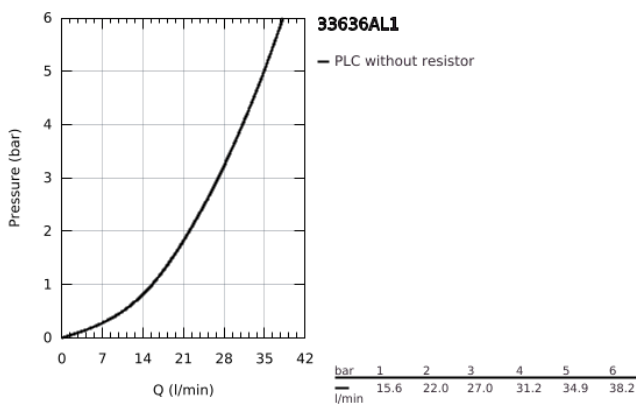

### 33 636 AL1 ESSENCE SINGLE-LEVER SHOWER MIXER 1/2"

**PRODUCT DESCRIPTION**

- Colour: brushed hard graphite
- wall mounted
- metal lever
- GROHE SilkMove 35 mm ceramic cartridge
- with temperature limiter
- GROHE LongLife finish
- shower outlet 1/2"
- integrated non-return valve
- S-unions
- protected against backflow
- min. recommended pressure 1.0 bar

## 33 636 AL1 ESSENCE SINGLE-LEVER SHOWER MIXER 1/2"