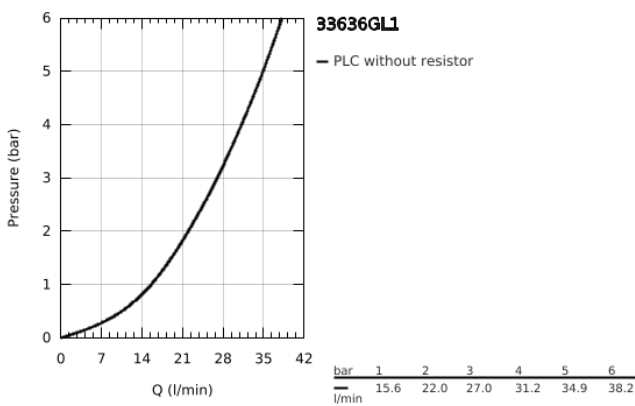

33 636 GL1 ESSENCE SINGLE-LEVER SHOWER MIXER 1/2"

PRODUCT DESCRIPTION

- Colour: cool sunrise
- wall mounted
- metal lever
- GROHE SilkMove 35 mm ceramic cartridge
- with temperature limiter
- GROHE LongLife finish
- shower outlet 1/2"
- integrated non-return valve
- S-unions
- protected against backflow
- min. recommended pressure 1.0 bar

33 636 GL1 ESSENCE SINGLE-LEVER SHOWER MIXER 1/2"

SPARE PARTS, November 2016 – now

- 1: Lever (Spare part-nr. 46916GL0)
- 2: Screw coupling (Spare part-nr. 46460000)
- 3: Cartridge (Spare part-nr. 46374000)
- 4: Screw connection 1/2" (Spare part-nr. 45044000)
- 5: S-union (Spare part-nr. 12662GL0)
- 6: Non-return valve (Spare part-nr. 47886000)
- 7: Extension 3/4", 20 mm (Spare part-nr. 0713000M)*
- 8: Special spanner (Spare part-nr. 19377000)*