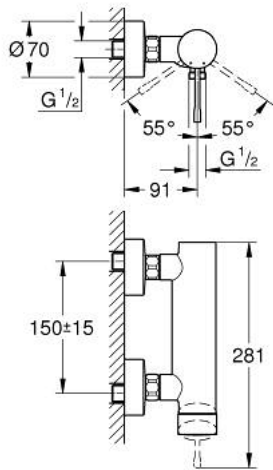

33 636 GL1 ESSENCE SINGLE-LEVER SHOWER MIXER 1/2"

PRODUCT DESCRIPTION

- Colour: cool sunrise
- wall mounted
- metal lever
- GROHE SilkMove 35 mm ceramic cartridge
- with temperature limiter
- GROHE LongLife finish
- shower outlet 1/2"
- integrated non-return valve
- S-unions
- protected against backflow
- min. recommended pressure 1.0 bar

33 636 GL1 ESSENCE SINGLE-LEVER SHOWER MIXER 1/2"

SPARE PARTS, November 2016 – now

- 1: Lever (Spare part-nr. 46916GL0)
- 2: Screw coupling (Spare part-nr. 46460000)
- 3: Cartridge (Spare part-nr. 46374000)
- 4: Screw connection 1/2" (Spare part-nr. 45044000)
- 5: S-union (Spare part-nr. 12662GL0)
- 6: Non-return valve (Spare part-nr. 47886000)
- 7: Extension 3/4", 20 mm (Spare part-nr. 0713000M)*
- 8: Special spanner (Spare part-nr. 19377000)*