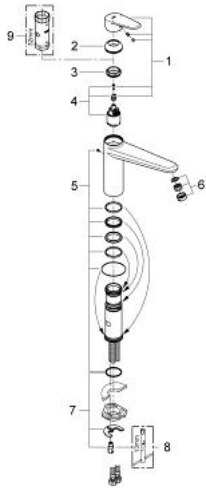

33 770 002 **EURODISC COSMOPOLITAN SINGLE-LEVER SINK MIXER 1/2"**

PRODUCT DESCRIPTION

- Colour: chrome
- medium spout
- single hole installation
- GROHE LongLife finish
- GROHE SilkMove 35 mm ceramic cartridge
- mousseur
- adjustable flow rate limiter
- swivel cast spout
- swivel area 140°
- flexible connection hoses
- rapid installation system
- maximum flow rate (at 3 bar): 13 l/min

33 770 002 EURODISC COSMOPOLITAN SINGLE-LEVER SINK MIXER 1/2"

SPARE PARTS, January 2013 – now

- 1: Lever (Spare part-nr. 46738000)
- 2: Cap (Spare part-nr. 46492000)
- 3: Screw ring (Spare part-nr. 46815000)
- 4: Cartridge (Spare part-nr. 46374000)
- 5: Seal kit (Spare part-nr. 46760000)
- 6: Mousseur (Spare part-nr. 13929000)
- 7: Shank fastening assembly (Spare part-nr. 46249000)
- 8: Mounting wrench (Spare part-nr. 19017000)*
- 9: Socket Spanner (Spare part-nr. 19332000)*