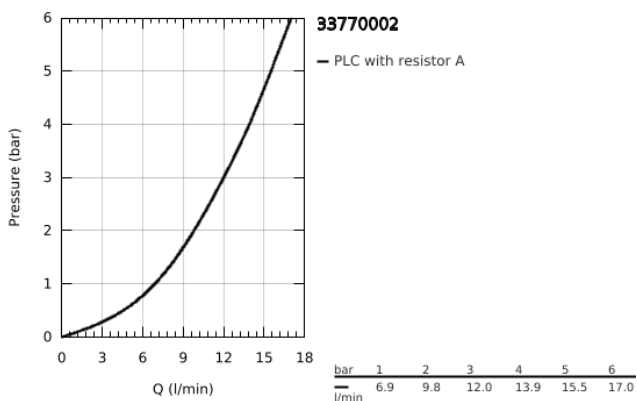

33 770 002 **EURODISC COSMOPOLITAN SINGLE-LEVER SINK MIXER 1/2"**

PRODUCT DESCRIPTION

- Colour: chrome
- medium spout
- single hole installation
- GROHE LongLife finish
- GROHE SilkMove 35 mm ceramic cartridge
- mousseur
- adjustable flow rate limiter
- swivel cast spout
- swivel area 140°
- flexible connection hoses
- rapid installation system
- maximum flow rate (at 3 bar): 13 l/min

33 770 002 EURODISC COSMOPOLITAN SINGLE-LEVER SINK MIXER 1/2"

SPARE PARTS, January 2013 – now

- 1: Lever (Spare part-nr. 46738000)
- 2: Cap (Spare part-nr. 46492000)
- 3: Screw ring (Spare part-nr. 46815000)
- 4: Cartridge (Spare part-nr. 46374000)
- 5: Seal kit (Spare part-nr. 46760000)
- 6: Mousseur (Spare part-nr. 13929000)
- 7: Shank fastening assembly (Spare part-nr. 46249000)
- 8: Mounting wrench (Spare part-nr. 19017000)*
- 9: Socket Spanner (Spare part-nr. 19332000)*