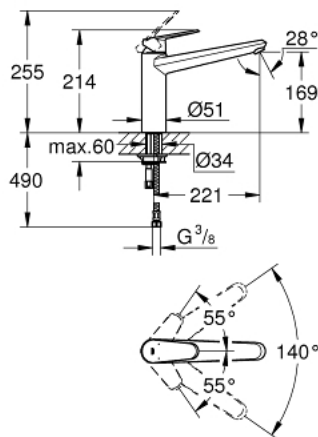

33 770 002 **EURODISC COSMOPOLITAN SINGLE-LEVER SINK MIXER 1/2"**

PRODUCT DESCRIPTION

- Colour: chrome
- medium spout
- single hole installation
- GROHE LongLife finish
- GROHE SilkMove 35 mm ceramic cartridge
- mousseur
- adjustable flow rate limiter
- swivel cast spout
- swivel area 140°
- flexible connection hoses
- rapid installation system
- maximum flow rate (at 3 bar): 13 l/min

33 770 002 EURODISC COSMOPOLITAN SINGLE-LEVER SINK MIXER 1/2"

SPARE PARTS, January 2013 – now

- 1: Lever (Spare part-nr. 46738000)
- 2: Cap (Spare part-nr. 46492000)
- 3: Screw ring (Spare part-nr. 46815000)
- 4: Cartridge (Spare part-nr. 46374000)
- 5: Seal kit (Spare part-nr. 46760000)
- 6: Mousseur (Spare part-nr. 13929000)
- 7: Shank fastening assembly (Spare part-nr. 46249000)
- 8: Mounting wrench (Spare part-nr. 19017000)*
- 9: Socket Spanner (Spare part-nr. 19332000)*