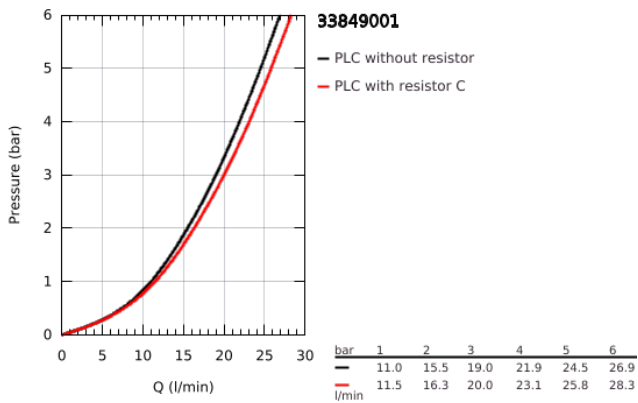

33 849 001 LINEARE SINGLE-LEVER BATH MIXER 1/2"

PRODUCT DESCRIPTION

- Colour: chrome
- wall mounted
- metal lever
- GROHE SilkMove 35 mm ceramic cartridge
- with temperature limiter
- GROHE LongLife finish
- automatic diverter: bath/shower
- mousseur
- shower outlet 1/2"
- integrated non-return valve
- covered S-unions
- protected against backflow
- min. recommended pressure 1.0 bar
- pillar installation optional with pillar unions 12 030 000

33 849 001 LINEARE SINGLE-LEVER BATH MIXER 1/2"

SPARE PARTS, July 2016 – now

- 1: Lever (Spare part-nr. 46987000)
- 2: Cartridge (Spare part-nr. 46374000)
- 3: Mousseur (Spare part-nr. 13952000)
- 4: Diverter knob (Spare part-nr. 64309000)
- 5: Diverter (Spare part-nr. 46947000)
- 6: Non-return valve (Spare part-nr. 08565000)
- 7: Screw connection 1/2" (Spare part-nr. 45044000)
- 8: S-union (Spare part-nr. 12693000)
- 9: Extension set, 30 mm (Spare part-nr. 46238000)*
- 10: Special spanner (Spare part-nr. 19377000)*
- 11: Socket Spanner (Spare part-nr. 19332000)*