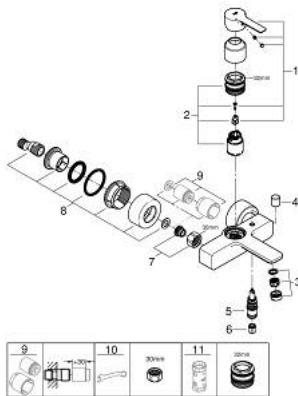

33 849 001 LINEARE SINGLE-LEVER BATH MIXER 1/2"

PRODUCT DESCRIPTION

- Colour: chrome
- wall mounted
- metal lever
- GROHE SilkMove 35 mm ceramic cartridge
- with temperature limiter
- GROHE LongLife finish
- automatic diverter: bath/shower
- mousseur
- shower outlet 1/2"
- integrated non-return valve
- covered S-unions
- protected against backflow
- min. recommended pressure 1.0 bar
- pillar installation optional with pillar unions 12 030 000

33 849 001 LINEARE SINGLE-LEVER BATH MIXER 1/2"

SPARE PARTS, July 2016 – now

- 1: Lever (Spare part-nr. 46987000)
- 2: Cartridge (Spare part-nr. 46374000)
- 3: Mousseur (Spare part-nr. 13952000)
- 4: Diverter knob (Spare part-nr. 64309000)
- 5: Diverter (Spare part-nr. 46947000)
- 6: Non-return valve (Spare part-nr. 08565000)
- 7: Screw connection 1/2" (Spare part-nr. 45044000)
- 8: S-union (Spare part-nr. 12693000)
- 9: Extension set, 30 mm (Spare part-nr. 46238000)*
- 10: Special spanner (Spare part-nr. 19377000)*
- 11: Socket Spanner (Spare part-nr. 19332000)*