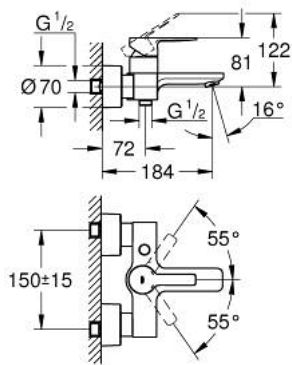

33 849 001 LINEARE SINGLE-LEVER BATH MIXER 1/2"

PRODUCT DESCRIPTION

- Colour: chrome
- wall mounted
- metal lever
- GROHE SilkMove 35 mm ceramic cartridge
- with temperature limiter
- GROHE LongLife finish
- automatic diverter: bath/shower
- mousseur
- shower outlet 1/2"
- integrated non-return valve
- covered S-unions
- protected against backflow
- min. recommended pressure 1.0 bar
- pillar installation optional with pillar unions 12 030 000

33 849 001 LINEARE SINGLE-LEVER BATH MIXER 1/2"

SPARE PARTS, July 2016 – now

- 1: Lever (Spare part-nr. 46987000)
- 2: Cartridge (Spare part-nr. 46374000)
- 3: Mousseur (Spare part-nr. 13952000)
- 4: Diverter knob (Spare part-nr. 64309000)
- 5: Diverter (Spare part-nr. 46947000)
- 6: Non-return valve (Spare part-nr. 08565000)
- 7: Screw connection 1/2" (Spare part-nr. 45044000)
- 8: S-union (Spare part-nr. 12693000)
- 9: Extension set, 30 mm (Spare part-nr. 46238000)*
- 10: Special spanner (Spare part-nr. 19377000)*
- 11: Socket Spanner (Spare part-nr. 19332000)*