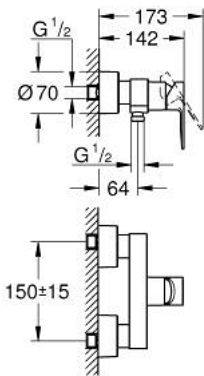

33 865 001 **LINEARE SINGLE-LEVER SHOWER MIXER 1/2"**

PRODUCT DESCRIPTION

- Colour: chrome
- wall mounted
- metal lever
- GROHE SilkMove 35 mm ceramic cartridge
- with temperature limiter
- GROHE LongLife finish
- shower outlet 1/2"
- integrated non-return valve
- covered S-unions
- protected against backflow
- min. recommended pressure 1.0 bar

33 865 001 LINEARE SINGLE-LEVER SHOWER MIXER 1/2"

SPARE PARTS, July 2016 – now

- 1: Lever (Spare part-nr. 46987000)
- 2: Cartridge (Spare part-nr. 46374000)
- 3: Non-return valve (Spare part-nr. 08565000)
- 4: Screw connection 1/2" (Spare part-nr. 45044000)
- 5: S-union (Spare part-nr. 12693000)
- 6: Extension set, 30 mm (Spare part-nr. 46238000)*
- 7: Socket Spanner (Spare part-nr. 19332000)*
- 8: Special spanner (Spare part-nr. 19377000)*