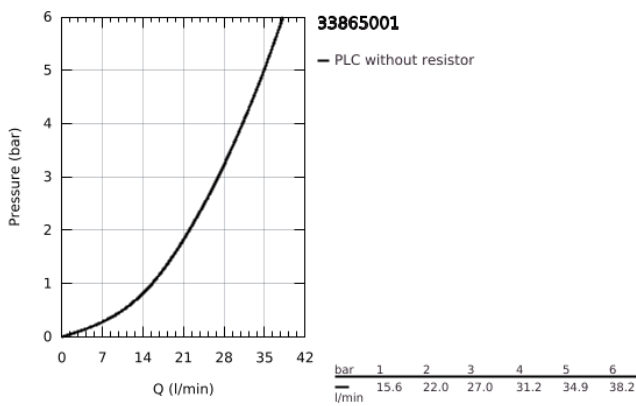

33 865 001 **LINEARE SINGLE-LEVER SHOWER MIXER 1/2"**

PRODUCT DESCRIPTION

- Colour: chrome
- wall mounted
- metal lever
- GROHE SilkMove 35 mm ceramic cartridge
- with temperature limiter
- GROHE LongLife finish
- shower outlet 1/2"
- integrated non-return valve
- covered S-unions
- protected against backflow
- min. recommended pressure 1.0 bar

33 865 001 LINEARE SINGLE-LEVER SHOWER MIXER 1/2"

SPARE PARTS, July 2016 – now

- 1: Lever (Spare part-nr. 46987000)
- 2: Cartridge (Spare part-nr. 46374000)
- 3: Non-return valve (Spare part-nr. 08565000)
- 4: Screw connection 1/2" (Spare part-nr. 45044000)
- 5: S-union (Spare part-nr. 12693000)
- 6: Extension set, 30 mm (Spare part-nr. 46238000)*
- 7: Socket Spanner (Spare part-nr. 19332000)*
- 8: Special spanner (Spare part-nr. 19377000)*