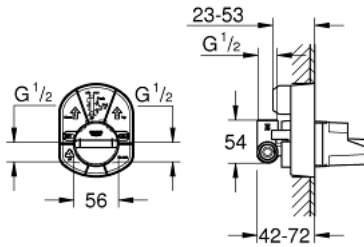

33 964 000 SINGLE-LEVER MIXER 1/2", CONCEALED BODY

PRODUCT DESCRIPTION

- for shower
- without finishing trim set
- wall installation
- GROHE SilkMove 46 mm ceramic cartridge
- adjustable flow rate limiter
- top outlet 1/2"
- clockwise thread

33 964 000 **SINGLE-LEVER MIXER 1/2", CONCEALED BODY**

SPARE PARTS, January 1994 – now

1: Cartridge (Spare part-nr. 46048000)