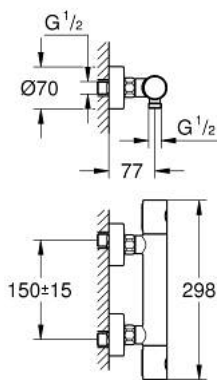

## 34 065 A02 GROHTHERM 1000 COSMOPOLITAN M THERMOSTATIC SHOWER MIXER 1/2"

### PRODUCT DESCRIPTION

- Colour: hard graphite
- wall mounted
- GROHE LongLife finish
- GROHE MetalGrip ergonomically shaped metal handles
- GROHE SafeStop - safety button at 38°C
- GROHE SafeStop Plus - optional temperature limiter at 43°C included
- GROHE TurboStat - compact cartridge with wax thermoelement
- integrated mixed water shut off
- volume handle with GROHE EcoButton (economy button with individually adjustable economy stop)
- ceramic headpart 1/2", 180°
- shower bottom outlet 1/2"
- built-in non return valves
- dirt strainers
- protected against backflow
- S-unions
- metal escutcheon