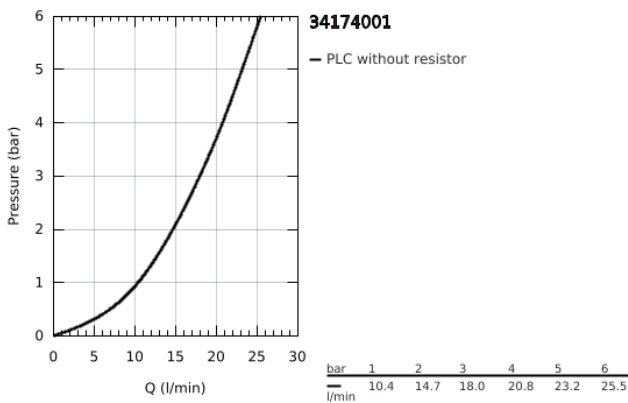

34 174 001 GROHTHERM 2000 THERMOSTATIC BATH MIXER 1/2"

PRODUCT DESCRIPTION

- Colour: chrome
- wall mounted
- 100% GROHE CoolTouch consisting of safety housing + S-unions with CoolTouch escutcheons
- GROHE LongLife finish
- GROHE Aqua Paddle ergonomically shaped handles
- GROHE SafeStop - safety button at 38°C
- GROHE SafeStop Plus - optional temperature limiter at 43°C included
- GROHE TurboStat - compact cartridge with wax thermoelement
- integrated mixed water shut off
- GROHE AquaDimmer with multiple function:
 - - integrated GROHE EcoButton (economy button with economy stop for shower)
 - - flow control
 - - diverter: bath/shower
 - shower bottom outlet 1/2"
 - spray pattern: GROHE XL Waterfall
 - flow straightener
 - built-in non return valves
 - dirt strainers
 - protected against backflow
 - covered S-unions, CoolTouch escutcheons with wall sealing
 - optional upgrade: GROHE EasyReach shower tray (18 608 001)

34 174 001 GROHTHERM 2000 THERMOSTATIC BATH MIXER 1/2"

SPARE PARTS, February 2012 – now

- 1: Shut-off handle (Spare part-nr. 47923000)
- 1.1: Cover cap (Spare part-nr. 4788300M)
- 2: Stop (Spare part-nr. 47925000)
- 3: Aquadimmer (Spare part-nr. 12433000)
- 4: Water flow (Spare part-nr. 47751000)
- 5: Temperature control handle (Spare part-nr. 47917000)
- 5.1: Cover cap (Spare part-nr. 4788300M)
- 6: Fitting ring (Spare part-nr. 47743000)
- 7: Thermostatic compact cartridge 1/2" (Spare part-nr. 47439000)
- 8: Non-return valve (Spare part-nr. 47189000)
- 8.1: Dirt Strainer (Spare part-nr. 0726400M)
- 8.2: Non-return valve (Spare part-nr. 08565000)
- 8.3: O-ring $\varnothing 17 \times \varnothing 2$ (Spare part-nr. 0305500M)
- 9: S-union (Spare part-nr. 12693000)
- 10: Water flow (Spare part-nr. 47924000)
- 11: Extension set, 30 mm (Spare part-nr. 46238000)*
- 12: Socket Spanner (Spare part-nr. 19332000)*
- 13: Thermo-element 1/2" for changed waterways (Spare part-nr. 47175000)*
- 14: Special spanner (Spare part-nr. 19377000)*