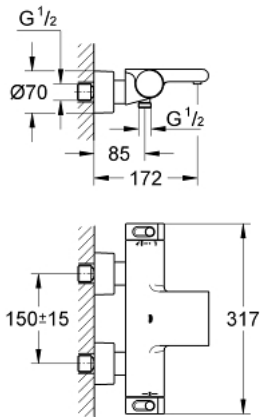

34 174 001 GROHTHERM 2000 THERMOSTATIC BATH MIXER 1/2"

PRODUCT DESCRIPTION

- Colour: chrome
- wall mounted
- 100% GROHE CoolTouch consisting of safety housing + S-unions with CoolTouch escutcheons
- GROHE LongLife finish
- GROHE Aqua Paddle ergonomically shaped handles
- GROHE SafeStop - safety button at 38°C
- GROHE SafeStop Plus - optional temperature limiter at 43°C included
- GROHE TurboStat - compact cartridge with wax thermoelement
- integrated mixed water shut off
- GROHE AquaDimmer with multiple function:
 - - integrated GROHE EcoButton (economy button with economy stop for shower)
 - - flow control
 - - diverter: bath/shower
 - shower bottom outlet 1/2"
 - spray pattern: GROHE XL Waterfall
 - flow straightener
 - built-in non return valves
 - dirt strainers
 - protected against backflow
 - covered S-unions, CoolTouch escutcheons with wall sealing
 - optional upgrade: GROHE EasyReach shower tray (18 608 001)

34 174 001 GROHTHERM 2000 THERMOSTATIC BATH MIXER 1/2"

SPARE PARTS, February 2012 – now

- 1: Shut-off handle (Spare part-nr. 47923000)
- 1.1: Cover cap (Spare part-nr. 4788300M)
- 2: Stop (Spare part-nr. 47925000)
- 3: Aquadimmer (Spare part-nr. 12433000)
- 4: Water flow (Spare part-nr. 47751000)
- 5: Temperature control handle (Spare part-nr. 47917000)
- 5.1: Cover cap (Spare part-nr. 4788300M)
- 6: Fitting ring (Spare part-nr. 47743000)
- 7: Thermostatic compact cartridge 1/2" (Spare part-nr. 47439000)
- 8: Non-return valve (Spare part-nr. 47189000)
- 8.1: Dirt Strainer (Spare part-nr. 0726400M)
- 8.2: Non-return valve (Spare part-nr. 08565000)
- 8.3: O-ring $\varnothing 17 \times \varnothing 2$ (Spare part-nr. 0305500M)
- 9: S-union (Spare part-nr. 12693000)
- 10: Water flow (Spare part-nr. 47924000)
- 11: Extension set, 30 mm (Spare part-nr. 46238000)*
- 12: Socket Spanner (Spare part-nr. 19332000)*
- 13: Thermo-element 1/2" for changed waterways (Spare part-nr. 47175000)*
- 14: Special spanner (Spare part-nr. 19377000)*