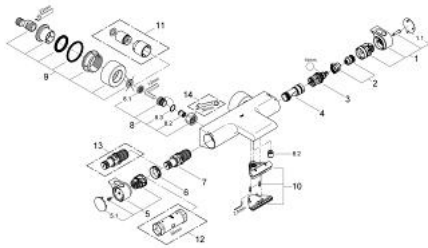

34 174 001 GROHTHERM 2000 THERMOSTATIC BATH MIXER 1/2"

PRODUCT DESCRIPTION

- Colour: chrome
- wall mounted
- 100% GROHE CoolTouch consisting of safety housing + S-unions with CoolTouch escutcheons
- GROHE LongLife finish
- GROHE Aqua Paddle ergonomically shaped handles
- GROHE SafeStop - safety button at 38°C
- GROHE SafeStop Plus - optional temperature limiter at 43°C included
- GROHE TurboStat - compact cartridge with wax thermoelement
- integrated mixed water shut off
- GROHE AquaDimmer with multiple function:
 - - integrated GROHE EcoButton (economy button with economy stop for shower)
 - - flow control
 - - diverter: bath/shower
 - shower bottom outlet 1/2"
 - spray pattern: GROHE XL Waterfall
 - flow straightener
 - built-in non return valves
 - dirt strainers
 - protected against backflow
 - covered S-unions, CoolTouch escutcheons with wall sealing
 - optional upgrade: GROHE EasyReach shower tray (18 608 001)

34 174 001 GROHTHERM 2000 THERMOSTATIC BATH MIXER 1/2"

SPARE PARTS, February 2012 – now

- 1: Shut-off handle (Spare part-nr. 47923000)
- 1.1: Cover cap (Spare part-nr. 4788300M)
- 2: Stop (Spare part-nr. 47925000)
- 3: Aquadimmer (Spare part-nr. 12433000)
- 4: Water flow (Spare part-nr. 47751000)
- 5: Temperature control handle (Spare part-nr. 47917000)
- 5.1: Cover cap (Spare part-nr. 4788300M)
- 6: Fitting ring (Spare part-nr. 47743000)
- 7: Thermostatic compact cartridge 1/2" (Spare part-nr. 47439000)
- 8: Non-return valve (Spare part-nr. 47189000)
- 8.1: Dirt Strainer (Spare part-nr. 0726400M)
- 8.2: Non-return valve (Spare part-nr. 08565000)
- 8.3: O-ring $\varnothing 17 \times \varnothing 2$ (Spare part-nr. 0305500M)
- 9: S-union (Spare part-nr. 12693000)
- 10: Water flow (Spare part-nr. 47924000)
- 11: Extension set, 30 mm (Spare part-nr. 46238000)*
- 12: Socket Spanner (Spare part-nr. 19332000)*
- 13: Thermo-element 1/2" for changed waterways (Spare part-nr. 47175000)*
- 14: Special spanner (Spare part-nr. 19377000)*