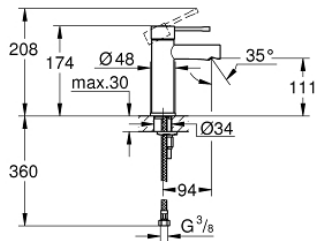

34 294 001 **ESSENCE SINGLE-LEVER BASIN MIXER 1/2"**
S-SIZE

PRODUCT DESCRIPTION

- Colour: chrome
- single hole installation
- metal lever
- GROHE SilkMove 28 mm ceramic cartridge
- with temperature limiter
- GROHE LongLife finish
- GROHE EcoJoy mousseur 5.7 l/min
- GROHE FastFixation Plus installation system
- smooth body
- flexible connection hoses
- min. recommended pressure 1.0 bar

34 294 001 **ESSENCE SINGLE-LEVER BASIN MIXER 1/2"**
S-SIZE

SPARE PARTS, December 2021 – now

- 1: Lever (Spare part-nr. 46917000)
 - 2: Fitting ring (Spare part-nr. 46715000)
 - 3: Cartridge (Spare part-nr. 46580000)
 - 4: Mousseur (Spare part-nr. 46765000)
 - 5: Escutcheon (Spare part-nr. 48603000)
 - 6: Shank fastening assembly (Spare part-nr. 46645000)
 - 7: Waste set with push-open plug (Spare part-nr. 65807000)*
 - 8: Mounting wrench (Spare part-nr. 19017000)*
- * Optional accessories