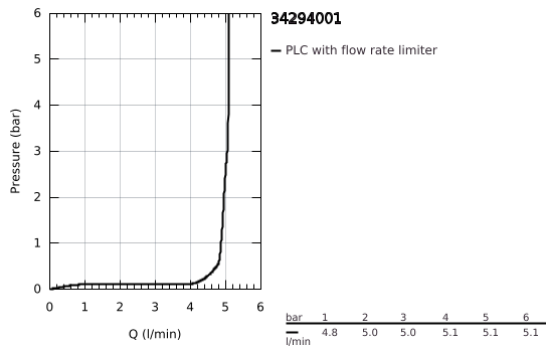

34 294 001 **ESSENCE SINGLE-LEVER BASIN MIXER 1/2"**
S-SIZE

PRODUCT DESCRIPTION

- Colour: chrome
- single hole installation
- metal lever
- GROHE SilkMove 28 mm ceramic cartridge
- with temperature limiter
- GROHE LongLife finish
- GROHE EcoJoy mousseur 5.7 l/min
- GROHE FastFixation Plus installation system
- smooth body
- flexible connection hoses
- min. recommended pressure 1.0 bar

34 294 001 **ESSENCE SINGLE-LEVER BASIN MIXER 1/2"**
S-SIZE

SPARE PARTS, December 2021 – now

- 1: Lever (Spare part-nr. 46917000)
 - 2: Fitting ring (Spare part-nr. 46715000)
 - 3: Cartridge (Spare part-nr. 46580000)
 - 4: Mousseur (Spare part-nr. 46765000)
 - 5: Escutcheon (Spare part-nr. 48603000)
 - 6: Shank fastening assembly (Spare part-nr. 46645000)
 - 7: Waste set with push-open plug (Spare part-nr. 65807000)*
 - 8: Mounting wrench (Spare part-nr. 19017000)*
- * Optional accessories