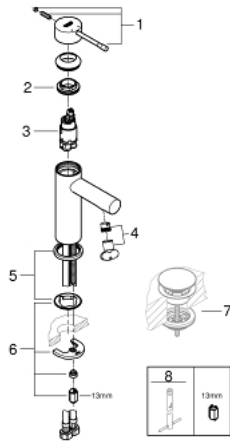

34 294 001 **ESSENCE SINGLE-LEVER BASIN MIXER 1/2"**
S-SIZE

PRODUCT DESCRIPTION

- Colour: chrome
- single hole installation
- metal lever
- GROHE SilkMove 28 mm ceramic cartridge
- with temperature limiter
- GROHE LongLife finish
- GROHE EcoJoy mousseur 5.7 l/min
- GROHE FastFixation Plus installation system
- smooth body
- flexible connection hoses
- min. recommended pressure 1.0 bar

34 294 001 **ESSENCE SINGLE-LEVER BASIN MIXER 1/2"**
S-SIZE

SPARE PARTS, December 2021 – now

- 1: Lever (Spare part-nr. 46917000)
 - 2: Fitting ring (Spare part-nr. 46715000)
 - 3: Cartridge (Spare part-nr. 46580000)
 - 4: Mousseur (Spare part-nr. 46765000)
 - 5: Escutcheon (Spare part-nr. 48603000)
 - 6: Shank fastening assembly (Spare part-nr. 46645000)
 - 7: Waste set with push-open plug (Spare part-nr. 65807000)*
 - 8: Mounting wrench (Spare part-nr. 19017000)*
- * Optional accessories