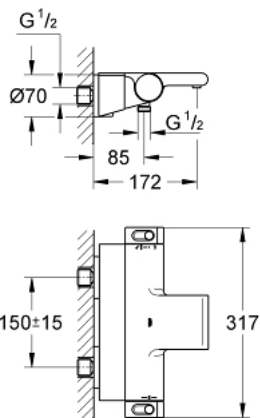

## 34 464 001 GROHTHERM 2000 THERMOSTATIC BATH MIXER 1/2"

### PRODUCT DESCRIPTION

- Colour: chrome
- wall mounted
- 100% GROHE CoolTouch consisting of safety housing + S-unions with CoolTouch escutcheons
- GROHE LongLife finish
- GROHE Aqua Paddle ergonomically shaped handles
- GROHE SafeStop - safety button at 38°C
- GROHE SafeStop Plus - optional temperature limiter at 43°C included
- GROHE TurboStat - compact cartridge with wax thermoelement
- integrated mixed water shut off
- GROHE AquaDimmer with multiple function:
  - - integrated GROHE EcoButton (economy button with economy stop for shower)
  - - flow control
  - - diverter: bath/shower
  - shower bottom outlet 1/2"
- spray pattern: GROHE XL Waterfall
- flow straightener
- built-in non return valves
- dirt strainers
- protected against backflow
- covered S-unions, CoolTouch escutcheons with wall sealing
- GROHE EasyReach shower tray
- removable for easy cleaning

### SPARE PARTS, February 2012 – now

- 1: Shut-off handle (Spare part-nr. 47923000)
- 1.1: Cover cap (Spare part-nr. 4788300M)
- 2: Stop (Spare part-nr. 47925000)
- 3: Aquadimmer (Spare part-nr. 12433000)
- 4: Water flow (Spare part-nr. 47751000)
- 5: Temperature control handle (Spare part-nr. 47917000)
- 5.1: Cover cap (Spare part-nr. 4788300M)
- 6: Fitting ring (Spare part-nr. 47743000)
- 7: Thermostatic compact cartridge 1/2" (Spare part-nr. 47439000)
- 8: Non-return valve (Spare part-nr. 47189000)
- 8.1: Dirt Strainer (Spare part-nr. 0726400M)
- 8.2: Non-return valve (Spare part-nr. 08565000)
- 8.3: O-ring  $\varnothing 17 \times \varnothing 2$  (Spare part-nr. 0305500M)
- 9: S-union (Spare part-nr. 12693000)
- 10: Water flow (Spare part-nr. 47924000)
- 11: GROHE EasyReach shower tray (Spare part-nr. 18608001)
- 12: Extension set, 30 mm (Spare part-nr. 46238000)\*
- 13: Socket Spanner (Spare part-nr. 19332000)\*
- 14: Thermo-element 1/2" for changed waterways (Spare part-nr. 47175000)\*
- 15: Special spanner (Spare part-nr. 19377000)\*