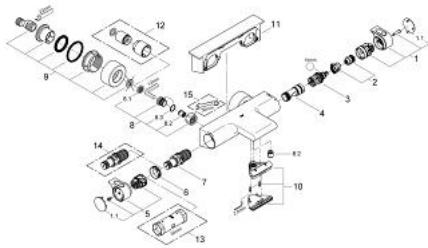

### PRODUCT DESCRIPTION

- Colour: chrome
- wall mounted
- 100% GROHE CoolTouch consisting of safety housing + S-unions with CoolTouch escutcheons
- GROHE LongLife finish
- GROHE Aqua Paddle ergonomically shaped handles
- GROHE SafeStop - safety button at 38°C
- GROHE SafeStop Plus - optional temperature limiter at 43°C included
- GROHE TurboStat - compact cartridge with wax thermoelement
- integrated mixed water shut off
- GROHE AquaDimmer with multiple function:
  - - integrated GROHE EcoButton (economy button with economy stop for shower)
  - - flow control
  - - diverter: bath/shower
  - shower bottom outlet 1/2"
- spray pattern: GROHE XL Waterfall
- flow straightener
- built-in non return valves
- dirt strainers
- protected against backflow
- covered S-unions, CoolTouch escutcheons with wall sealing
- GROHE EasyReach shower tray
- removable for easy cleaning

### SPARE PARTS, February 2012 – now

- 1: Shut-off handle (Spare part-nr. 47923000)
- 1.1: Cover cap (Spare part-nr. 4788300M)
- 2: Stop (Spare part-nr. 47925000)
- 3: Aquadimmer (Spare part-nr. 12433000)
- 4: Water flow (Spare part-nr. 47751000)
- 5: Temperature control handle (Spare part-nr. 47917000)
- 5.1: Cover cap (Spare part-nr. 4788300M)
- 6: Fitting ring (Spare part-nr. 47743000)
- 7: Thermostatic compact cartridge 1/2" (Spare part-nr. 47439000)
- 8: Non-return valve (Spare part-nr. 47189000)
- 8.1: Dirt Strainer (Spare part-nr. 0726400M)
- 8.2: Non-return valve (Spare part-nr. 08565000)
- 8.3: O-ring  $\varnothing 17 \times \varnothing 2$  (Spare part-nr. 0305500M)
- 9: S-union (Spare part-nr. 12693000)
- 10: Water flow (Spare part-nr. 47924000)
- 11: GROHE EasyReach shower tray (Spare part-nr. 18608001)
- 12: Extension set, 30 mm (Spare part-nr. 46238000)\*
- 13: Socket Spanner (Spare part-nr. 19332000)\*
- 14: Thermo-element 1/2" for changed waterways (Spare part-nr. 47175000)\*
- 15: Special spanner (Spare part-nr. 19377000)\*