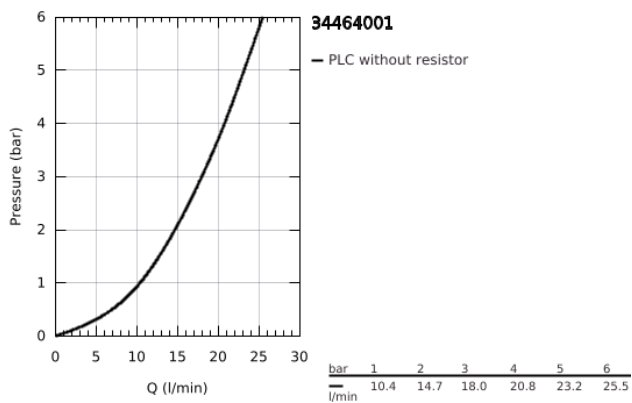

## 34 464 001 GROHTHERM 2000 THERMOSTATIC BATH MIXER 1/2"

### PRODUCT DESCRIPTION

- Colour: chrome
- wall mounted
- 100% GROHE CoolTouch consisting of safety housing + S-unions with CoolTouch escutcheons
- GROHE LongLife finish
- GROHE Aqua Paddle ergonomically shaped handles
- GROHE SafeStop - safety button at 38°C
- GROHE SafeStop Plus - optional temperature limiter at 43°C included
- GROHE TurboStat - compact cartridge with wax thermoelement
- integrated mixed water shut off
- GROHE AquaDimmer with multiple function:
  - - integrated GROHE EcoButton (economy button with economy stop for shower)
  - - flow control
  - - diverter: bath/shower
  - shower bottom outlet 1/2"
- spray pattern: GROHE XL Waterfall
- flow straightener
- built-in non return valves
- dirt strainers
- protected against backflow
- covered S-unions, CoolTouch escutcheons with wall sealing
- GROHE EasyReach shower tray
- removable for easy cleaning