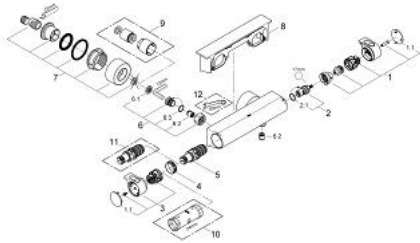

### 34 469 001 GROHTHERM 2000 THERMOSTATIC SHOWER MIXER 1/2"

#### PRODUCT DESCRIPTION

- Colour: chrome
- wall mounted
- 100% GROHE CoolTouch consisting of safety housing + S-unions with CoolTouch escutcheons
- GROHE LongLife finish
- GROHE Aqua Paddle ergonomically shaped handles
- temperature scale handle with GROHE SafeStop at 38°C
- GROHE SafeStop Plus - optional temperature limiter at 43°C included
- integrated mixed water shut off
- GROHE TurboStat - compact cartridge with wax thermoelement
- volume handle with GROHE EcoButton (economy button with individually adjustable economy stop)
- Carbodur ceramic headpart 1/2", 180°
- shower bottom outlet 1/2"
- built-in non return valves
- dirt strainers
- protected against backflow
- covered S-unions, CoolTouch escutcheons with wall sealing
- GROHE EasyReach shower tray
- removable for easy cleaning

### SPARE PARTS, February 2012 – now

- 1: Shut-off handle Aqua Paddle (Spare part-nr. 47916000)
- 1.1: Cover cap (Spare part-nr. 4788300M)
- 2: Ceramic headpart, 1/2" (Spare part-nr. 45346000)
- 2.1: O-ring  $\varnothing$  18.2 x  $\varnothing$  1.7 (Spare part-nr. 0392400M)
- 3: Temperature control handle (Spare part-nr. 47917000)
- 3.1: Cover cap (Spare part-nr. 4788300M)
- 4: Fitting ring (Spare part-nr. 47743000)
- 5: Thermostatic compact cartridge 1/2" (Spare part-nr. 47439000)
- 6: Non-return valve (Spare part-nr. 47189000)
- 6.1: Dirt Strainer (Spare part-nr. 0726400M)
- 6.2: Non-return valve (Spare part-nr. 08565000)
- 6.3: O-ring  $\varnothing$  17 x  $\varnothing$  2 (Spare part-nr. 0305500M)
- 7: S-union (Spare part-nr. 12693000)
- 8: GROHE EasyReach shower tray (Spare part-nr. 18608001)
- 9: Extension set, 30 mm (Spare part-nr. 46238000)\*
- 10: Socket Spanner (Spare part-nr. 19332000)\*
- 11: Thermo-element 1/2" for changed waterways (Spare part-nr. 47175000)\*
- 12: Special spanner (Spare part-nr. 19377000)\*