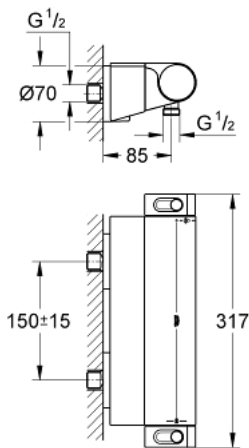

### 34 469 001 GROHTHERM 2000 THERMOSTATIC SHOWER MIXER 1/2"

#### PRODUCT DESCRIPTION

- Colour: chrome
- wall mounted
- 100% GROHE CoolTouch consisting of safety housing + S-unions with CoolTouch escutcheons
- GROHE LongLife finish
- GROHE Aqua Paddle ergonomically shaped handles
- temperature scale handle with GROHE SafeStop at 38°C
- GROHE SafeStop Plus - optional temperature limiter at 43°C included
- integrated mixed water shut off
- GROHE TurboStat - compact cartridge with wax thermoelement
- volume handle with GROHE EcoButton (economy button with individually adjustable economy stop)
- Carbodur ceramic headpart 1/2", 180°
- shower bottom outlet 1/2"
- built-in non return valves
- dirt strainers
- protected against backflow
- covered S-unions, CoolTouch escutcheons with wall sealing
- GROHE EasyReach shower tray
- removable for easy cleaning

## 34 469 001 GROHTHERM 2000 THERMOSTATIC SHOWER MIXER 1/2"

### SPARE PARTS, February 2012 – now

- 1: Shut-off handle Aqua Paddle (Spare part-nr. 47916000)
- 1.1: Cover cap (Spare part-nr. 4788300M)
- 2: Ceramic headpart, 1/2" (Spare part-nr. 45346000)
- 2.1: O-ring  $\varnothing$  18.2 x  $\varnothing$  1.7 (Spare part-nr. 0392400M)
- 3: Temperature control handle (Spare part-nr. 47917000)
- 3.1: Cover cap (Spare part-nr. 4788300M)
- 4: Fitting ring (Spare part-nr. 47743000)
- 5: Thermostatic compact cartridge 1/2" (Spare part-nr. 47439000)
- 6: Non-return valve (Spare part-nr. 47189000)
- 6.1: Dirt Strainer (Spare part-nr. 0726400M)
- 6.2: Non-return valve (Spare part-nr. 08565000)
- 6.3: O-ring  $\varnothing$  17 x  $\varnothing$  2 (Spare part-nr. 0305500M)
- 7: S-union (Spare part-nr. 12693000)
- 8: GROHE EasyReach shower tray (Spare part-nr. 18608001)
- 9: Extension set, 30 mm (Spare part-nr. 46238000)\*
- 10: Socket Spanner (Spare part-nr. 19332000)\*
- 11: Thermo-element 1/2" for changed waterways (Spare part-nr. 47175000)\*
- 12: Special spanner (Spare part-nr. 19377000)\*