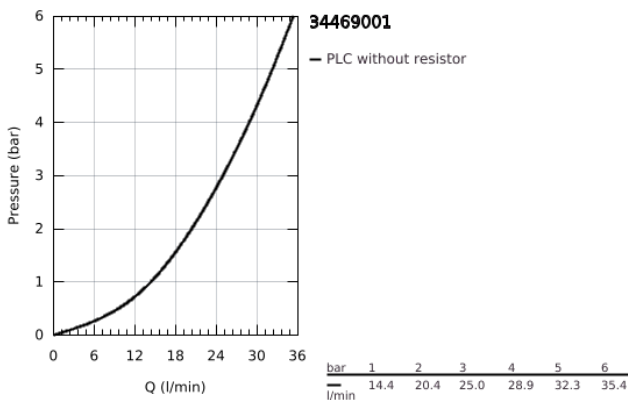

### 34 469 001 GROHTHERM 2000 THERMOSTATIC SHOWER MIXER 1/2"

#### PRODUCT DESCRIPTION

- Colour: chrome
- wall mounted
- 100% GROHE CoolTouch consisting of safety housing + S-unions with CoolTouch escutcheons
- GROHE LongLife finish
- GROHE Aqua Paddle ergonomically shaped handles
- temperature scale handle with GROHE SafeStop at 38°C
- GROHE SafeStop Plus - optional temperature limiter at 43°C included
- integrated mixed water shut off
- GROHE TurboStat - compact cartridge with wax thermoelement
- volume handle with GROHE EcoButton (economy button with individually adjustable economy stop)
- Carbodur ceramic headpart 1/2", 180°
- shower bottom outlet 1/2"
- built-in non return valves
- dirt strainers
- protected against backflow
- covered S-unions, CoolTouch escutcheons with wall sealing
- GROHE EasyReach shower tray
- removable for easy cleaning