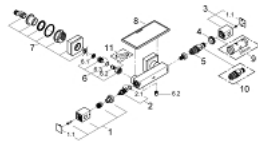

34 491 000 GROHTHERM CUBE THERMOSTATIC SHOWER MIXER 1/2"

PRODUCT DESCRIPTION

- Colour: chrome
- wall mounted
- GROHE LongLife finish
- GROHE SafeStop - safety button at 38°C
- GROHE SafeStop Plus - optional temperature limiter at 43°C included
- GROHE TurboStat - compact cartridge with wax thermoelement
- integrated mixed water shut off
- volume handle with GROHE EcoButton (economy button with individually adjustable economy stop)
- Carbodur ceramic headpart 1/2", 180°
- shower bottom outlet 1/2"
- built-in non return valves
- dirt strainers
- protected against backflow
- covered S-unions
- GROHE EasyReach shower tray (18 700 000)
- removable for easy cleaning
- da Vinci satin white finish
- GROHE EcoJoy - less water, perfect flow

34 491 000 GROHTHERM CUBE THERMOSTATIC SHOWER MIXER 1/2"

SPARE PARTS, January 2013 – now

- 1: Shut-off handle (Spare part-nr. 47964000)
- 1.1: Cover cap (Spare part-nr. 4795900M)
- 2: Ceramic headpart, 1/2" (Spare part-nr. 45346000)
- 2.1: O-ring $\varnothing 18.2 \times \varnothing 1.7$ (Spare part-nr. 0392400M)
- 3: Temperature control handle (Spare part-nr. 47958000)
- 3.1: Cover cap (Spare part-nr. 4795900M)
- 4: Fitting ring (Spare part-nr. 47743000)
- 5: Thermostatic compact cartridge 1/2" (Spare part-nr. 47439000)
- 6: Non-return valve (Spare part-nr. 47189000)
- 6.1: Dirt Strainer (Spare part-nr. 0726400M)
- 6.2: Non-return valve (Spare part-nr. 08565000)
- 6.3: O-ring $\varnothing 17 \times \varnothing 2$ (Spare part-nr. 0305500M)
- 7: S-union (Spare part-nr. 47824000)
- 8: GROHE EasyReach tray (Spare part-nr. 18700000)
- 9: Socket Spanner (Spare part-nr. 19332000)*
- 10: GROHE TurboStat cartridge 1/2" (Spare part-nr. 47175000)*