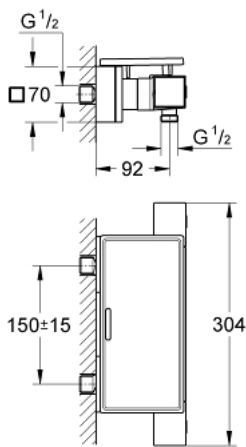

34 491 000 GROHTHERM CUBE THERMOSTATIC SHOWER MIXER 1/2"

PRODUCT DESCRIPTION

- Colour: chrome
- wall mounted
- GROHE LongLife finish
- GROHE SafeStop - safety button at 38°C
- GROHE SafeStop Plus - optional temperature limiter at 43°C included
- GROHE TurboStat - compact cartridge with wax thermoelement
- integrated mixed water shut off
- volume handle with GROHE EcoButton (economy button with individually adjustable economy stop)
- Carbodur ceramic headpart 1/2", 180°
- shower bottom outlet 1/2"
- built-in non return valves
- dirt strainers
- protected against backflow
- covered S-unions
- GROHE EasyReach shower tray (18 700 000)
- removable for easy cleaning
- da Vinci satin white finish
- GROHE EcoJoy - less water, perfect flow

34 491 000 GROHTHERM CUBE THERMOSTATIC SHOWER MIXER 1/2"

SPARE PARTS, January 2013 – now

- 1: Shut-off handle (Spare part-nr. 47964000)
- 1.1: Cover cap (Spare part-nr. 4795900M)
- 2: Ceramic headpart, 1/2" (Spare part-nr. 45346000)
- 2.1: O-ring $\varnothing 18.2 \times \varnothing 1.7$ (Spare part-nr. 0392400M)
- 3: Temperature control handle (Spare part-nr. 47958000)
- 3.1: Cover cap (Spare part-nr. 4795900M)
- 4: Fitting ring (Spare part-nr. 47743000)
- 5: Thermostatic compact cartridge 1/2" (Spare part-nr. 47439000)
- 6: Non-return valve (Spare part-nr. 47189000)
- 6.1: Dirt Strainer (Spare part-nr. 0726400M)
- 6.2: Non-return valve (Spare part-nr. 08565000)
- 6.3: O-ring $\varnothing 17 \times \varnothing 2$ (Spare part-nr. 0305500M)
- 7: S-union (Spare part-nr. 47824000)
- 8: GROHE EasyReach tray (Spare part-nr. 18700000)
- 9: Socket Spanner (Spare part-nr. 19332000)*
- 10: GROHE TurboStat cartridge 1/2" (Spare part-nr. 47175000)*