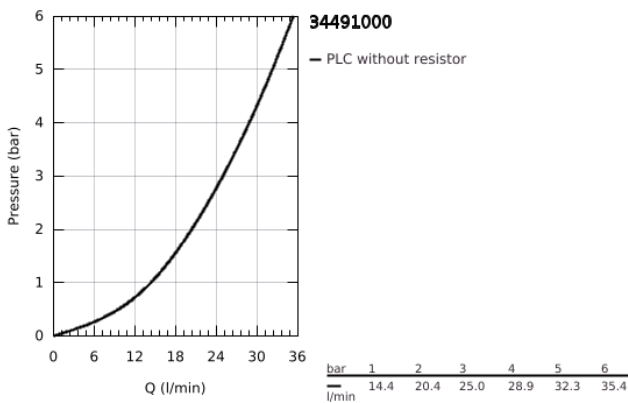

34 491 000 GROHTHERM CUBE THERMOSTATIC SHOWER MIXER 1/2"

PRODUCT DESCRIPTION

- Colour: chrome
- wall mounted
- GROHE LongLife finish
- GROHE SafeStop - safety button at 38°C
- GROHE SafeStop Plus - optional temperature limiter at 43°C included
- GROHE TurboStat - compact cartridge with wax thermoelement
- integrated mixed water shut off
- volume handle with GROHE EcoButton (economy button with individually adjustable economy stop)
- Carbodur ceramic headpart 1/2", 180°
- shower bottom outlet 1/2"
- built-in non return valves
- dirt strainers
- protected against backflow
- covered S-unions
- GROHE EasyReach shower tray (18 700 000)
- removable for easy cleaning
- da Vinci satin white finish
- GROHE EcoJoy - less water, perfect flow

34 491 000 GROHTHERM CUBE THERMOSTATIC SHOWER MIXER 1/2"

SPARE PARTS, January 2013 – now

- 1: Shut-off handle (Spare part-nr. 47964000)
- 1.1: Cover cap (Spare part-nr. 4795900M)
- 2: Ceramic headpart, 1/2" (Spare part-nr. 45346000)
- 2.1: O-ring $\varnothing 18.2 \times \varnothing 1.7$ (Spare part-nr. 0392400M)
- 3: Temperature control handle (Spare part-nr. 47958000)
- 3.1: Cover cap (Spare part-nr. 4795900M)
- 4: Fitting ring (Spare part-nr. 47743000)
- 5: Thermostatic compact cartridge 1/2" (Spare part-nr. 47439000)
- 6: Non-return valve (Spare part-nr. 47189000)
- 6.1: Dirt Strainer (Spare part-nr. 0726400M)
- 6.2: Non-return valve (Spare part-nr. 08565000)
- 6.3: O-ring $\varnothing 17 \times \varnothing 2$ (Spare part-nr. 0305500M)
- 7: S-union (Spare part-nr. 47824000)
- 8: GROHE EasyReach tray (Spare part-nr. 18700000)
- 9: Socket Spanner (Spare part-nr. 19332000)*
- 10: GROHE TurboStat cartridge 1/2" (Spare part-nr. 47175000)*