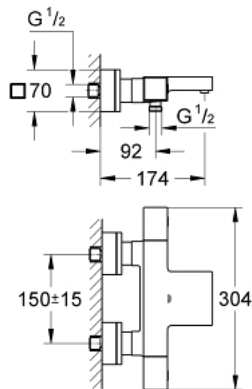

## 34 497 000 GROHTHERM CUBE THERMOSTATIC BATH MIXER 1/2"

### PRODUCT DESCRIPTION

- Colour: chrome
- wall mounted
- GROHE LongLife finish
- GROHE SafeStop - safety button at 38°C
- GROHE SafeStop Plus - optional temperature limiter at 43°C included
- GROHE TurboStat - compact cartridge with wax thermoelement
- integrated mixed water shut off
- GROHE AquaDimmer with multiple function:
  - - integrated GROHE EcoButton (economy button with economy stop for shower)
  - - flow control
  - - diverter: bath/shower
- shower bottom outlet 1/2"
- spray pattern: GROHE XL Waterfall
- flow straightener
- built-in non return valves
- dirt strainers
- protected against backflow
- covered S-unions

### SPARE PARTS, January 2013 – now

- 1: Shut-off handle (Spare part-nr. 47960000)
- 1.1: Cover cap (Spare part-nr. 4795900M)
- 2: Stop ring (Spare part-nr. 47922000)
- 3: Aquadimmer (Spare part-nr. 47364000)
- 4: Water flow (Spare part-nr. 47887000)
- 5: Temperature control handle (Spare part-nr. 47958000)
- 5.1: Cover cap (Spare part-nr. 4795900M)
- 6: Fitting ring (Spare part-nr. 47743000)
- 7: Thermostatic compact cartridge 1/2" (Spare part-nr. 47439000)
- 8: Non-return valve (Spare part-nr. 47189000)
- 8.1: Dirt Strainer (Spare part-nr. 0726400M)
- 8.2: Non-return valve (Spare part-nr. 08565000)
- 8.3: O-ring  $\varnothing 17 \times \varnothing 2$  (Spare part-nr. 0305500M)
- 9: S-union (Spare part-nr. 47824000)
- 10: Water flow (Spare part-nr. 47924000)
- 11: Extension set, 30 mm (Spare part-nr. 46238000)\*
- 12: Socket Spanner (Spare part-nr. 19332000)\*
- 13: GROHE TurboStat cartridge 1/2" (Spare part-nr. 47175000)\*
- 14: Special spanner (Spare part-nr. 19377000)\*