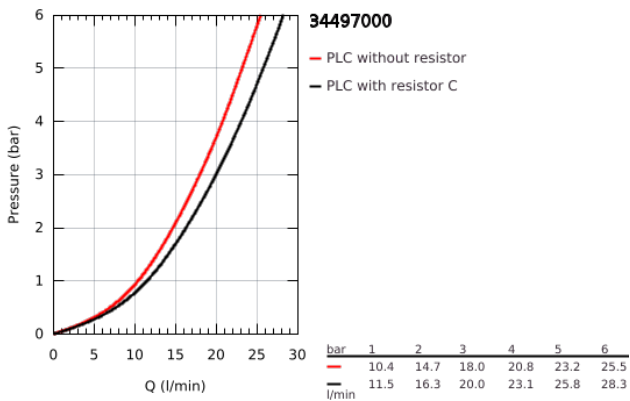

## 34 497 000 GROHTHERM CUBE THERMOSTATIC BATH MIXER 1/2"

### PRODUCT DESCRIPTION

- Colour: chrome
- wall mounted
- GROHE LongLife finish
- GROHE SafeStop - safety button at 38°C
- GROHE SafeStop Plus - optional temperature limiter at 43°C included
- GROHE TurboStat - compact cartridge with wax thermoelement
- integrated mixed water shut off
- GROHE AquaDimmer with multiple function:
  - - integrated GROHE EcoButton (economy button with economy stop for shower)
  - - flow control
  - - diverter: bath/shower
- shower bottom outlet 1/2"
- spray pattern: GROHE XL Waterfall
- flow straightener
- built-in non return valves
- dirt strainers
- protected against backflow
- covered S-unions