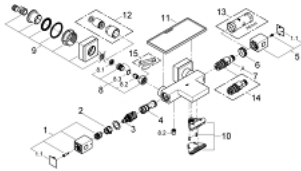

34 502 000 GROHTHERM CUBE THERMOSTATIC BATH MIXER 1/2"

PRODUCT DESCRIPTION

- Colour: chrome
- wall mounted
- GROHE LongLife finish
- GROHE SafeStop - safety button at 38°C
- GROHE SafeStop Plus - optional temperature limiter at 43°C included
- GROHE TurboStat - compact cartridge with wax thermoelement
- integrated mixed water shut off
- GROHE AquaDimmer with multiple function:
 - - integrated GROHE EcoButton (economy button with economy stop for shower)
 - - flow control
 - - diverter: bath/shower
- shower bottom outlet 1/2"
- spray pattern: GROHE XL Waterfall
- flow straightener
- built-in non return valves
- dirt strainers
- protected against backflow
- covered S-unions
- GROHE EasyReach shower tray (18 700 000)
- removable for easy cleaning
- da Vinci satin white finish
- GROHE EcoJoy - less water, perfect flow

34 502 000 GROHTHERM CUBE THERMOSTATIC BATH MIXER 1/2"

SPARE PARTS, January 2013 – now

- 1: Shut-off handle (Spare part-nr. 47960000)
- 1.1: Cover cap (Spare part-nr. 4795900M)
- 2: Stop ring (Spare part-nr. 47922000)
- 3: Aquadimmer (Spare part-nr. 47364000)
- 4: Water flow (Spare part-nr. 47887000)
- 5: Temperature control handle (Spare part-nr. 47958000)
- 5.1: Cover cap (Spare part-nr. 4795900M)
- 6: Fitting ring (Spare part-nr. 47743000)
- 7: Thermostatic compact cartridge 1/2" (Spare part-nr. 47439000)
- 8: Non-return valve (Spare part-nr. 47189000)
- 8.1: Dirt Strainer (Spare part-nr. 0726400M)
- 8.2: Non-return valve (Spare part-nr. 08565000)
- 8.3: O-ring $\varnothing 17 \times \varnothing 2$ (Spare part-nr. 0305500M)
- 9: S-union (Spare part-nr. 47824000)
- 10: Water flow (Spare part-nr. 47924000)
- 11: GROHE EasyReach tray (Spare part-nr. 18700000)
- 12: Extension set, 30 mm (Spare part-nr. 46238000)*
- 13: Socket Spanner (Spare part-nr. 19332000)*
- 14: GROHE TurboStat cartridge 1/2" (Spare part-nr. 47175000)*
- 15: Special spanner (Spare part-nr. 19377000)*