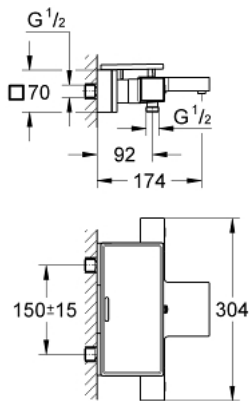

34 502 000 GROHTHERM CUBE THERMOSTATIC BATH MIXER 1/2"

PRODUCT DESCRIPTION

- Colour: chrome
- wall mounted
- GROHE LongLife finish
- GROHE SafeStop - safety button at 38°C
- GROHE SafeStop Plus - optional temperature limiter at 43°C included
- GROHE TurboStat - compact cartridge with wax thermoelement
- integrated mixed water shut off
- GROHE AquaDimmer with multiple function:
 - - integrated GROHE EcoButton (economy button with economy stop for shower)
 - - flow control
 - - diverter: bath/shower
- shower bottom outlet 1/2"
- spray pattern: GROHE XL Waterfall
- flow straightener
- built-in non return valves
- dirt strainers
- protected against backflow
- covered S-unions
- GROHE EasyReach shower tray (18 700 000)
- removable for easy cleaning
- da Vinci satin white finish
- GROHE EcoJoy - less water, perfect flow

34 502 000 GROHTHERM CUBE THERMOSTATIC BATH MIXER 1/2"

SPARE PARTS, January 2013 – now

- 1: Shut-off handle (Spare part-nr. 47960000)
- 1.1: Cover cap (Spare part-nr. 4795900M)
- 2: Stop ring (Spare part-nr. 47922000)
- 3: Aquadimmer (Spare part-nr. 47364000)
- 4: Water flow (Spare part-nr. 47887000)
- 5: Temperature control handle (Spare part-nr. 47958000)
- 5.1: Cover cap (Spare part-nr. 4795900M)
- 6: Fitting ring (Spare part-nr. 47743000)
- 7: Thermostatic compact cartridge 1/2" (Spare part-nr. 47439000)
- 8: Non-return valve (Spare part-nr. 47189000)
- 8.1: Dirt Strainer (Spare part-nr. 0726400M)
- 8.2: Non-return valve (Spare part-nr. 08565000)
- 8.3: O-ring $\varnothing 17 \times \varnothing 2$ (Spare part-nr. 0305500M)
- 9: S-union (Spare part-nr. 47824000)
- 10: Water flow (Spare part-nr. 47924000)
- 11: GROHE EasyReach tray (Spare part-nr. 18700000)
- 12: Extension set, 30 mm (Spare part-nr. 46238000)*
- 13: Socket Spanner (Spare part-nr. 19332000)*
- 14: GROHE TurboStat cartridge 1/2" (Spare part-nr. 47175000)*
- 15: Special spanner (Spare part-nr. 19377000)*