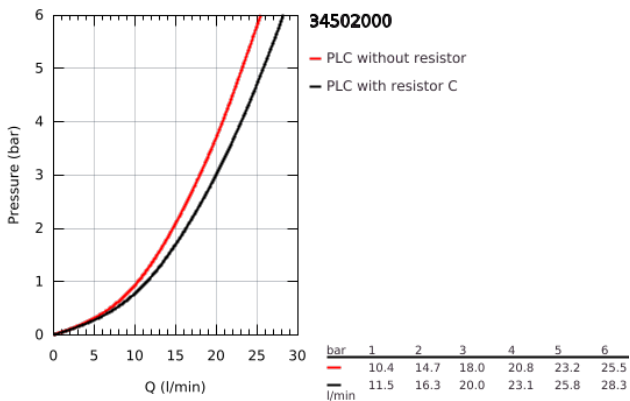

34 502 000 GROHTHERM CUBE THERMOSTATIC BATH MIXER 1/2"

PRODUCT DESCRIPTION

- Colour: chrome
- wall mounted
- GROHE LongLife finish
- GROHE SafeStop - safety button at 38°C
- GROHE SafeStop Plus - optional temperature limiter at 43°C included
- GROHE TurboStat - compact cartridge with wax thermoelement
- integrated mixed water shut off
- GROHE AquaDimmer with multiple function:
 - - integrated GROHE EcoButton (economy button with economy stop for shower)
 - - flow control
 - - diverter: bath/shower
- shower bottom outlet 1/2"
- spray pattern: GROHE XL Waterfall
- flow straightener
- built-in non return valves
- dirt strainers
- protected against backflow
- covered S-unions
- GROHE EasyReach shower tray (18 700 000)
- removable for easy cleaning
- da Vinci satin white finish
- GROHE EcoJoy - less water, perfect flow

34 502 000 GROHTHERM CUBE THERMOSTATIC BATH MIXER 1/2"

SPARE PARTS, January 2013 – now

- 1: Shut-off handle (Spare part-nr. 47960000)
- 1.1: Cover cap (Spare part-nr. 4795900M)
- 2: Stop ring (Spare part-nr. 47922000)
- 3: Aquadimmer (Spare part-nr. 47364000)
- 4: Water flow (Spare part-nr. 47887000)
- 5: Temperature control handle (Spare part-nr. 47958000)
- 5.1: Cover cap (Spare part-nr. 4795900M)
- 6: Fitting ring (Spare part-nr. 47743000)
- 7: Thermostatic compact cartridge 1/2" (Spare part-nr. 47439000)
- 8: Non-return valve (Spare part-nr. 47189000)
- 8.1: Dirt Strainer (Spare part-nr. 0726400M)
- 8.2: Non-return valve (Spare part-nr. 08565000)
- 8.3: O-ring $\varnothing 17 \times \varnothing 2$ (Spare part-nr. 0305500M)
- 9: S-union (Spare part-nr. 47824000)
- 10: Water flow (Spare part-nr. 47924000)
- 11: GROHE EasyReach tray (Spare part-nr. 18700000)
- 12: Extension set, 30 mm (Spare part-nr. 46238000)*
- 13: Socket Spanner (Spare part-nr. 19332000)*
- 14: GROHE TurboStat cartridge 1/2" (Spare part-nr. 47175000)*
- 15: Special spanner (Spare part-nr. 19377000)*