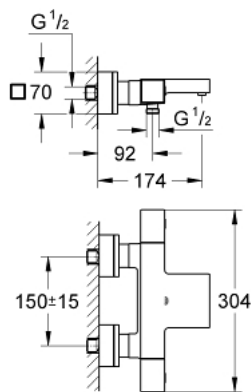

## 34 508 000 GROHTHERM CUBE THERMOSTATIC BATH MIXER 1/2"

### PRODUCT DESCRIPTION

- Colour: chrome
- wall mounted
- GROHE LongLife finish
- GROHE SafeStop - safety button at 38°C
- GROHE SafeStop Plus - integrated temperature limiter at max 50° C
- GROHE TurboStat C3 - compact cartridge with wax thermosteement
- integrated mixed water shut off
- GROHE AquaDimmer with multiple function:
  - - integrated GROHE EcoButton (economy button with economy stop for shower)
  - - flow control
  - - diverter: bath/shower
- shower bottom outlet 1/2"
- spray pattern: GROHE XL Waterfall
- flow straightener
- built-in non return valves
- dirt strainers
- protected against backflow
- covered S-unions
- GROHE EcoJoy - less water, perfect flow