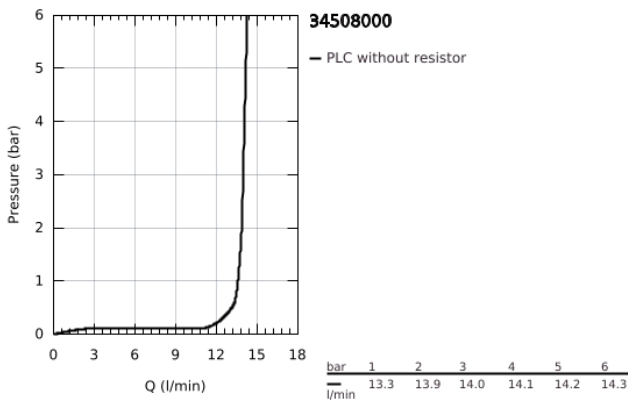

## 34 508 000 GROHTHERM CUBE THERMOSTATIC BATH MIXER 1/2"

### PRODUCT DESCRIPTION

- Colour: chrome
- wall mounted
- GROHE LongLife finish
- GROHE SafeStop - safety button at 38°C
- GROHE SafeStop Plus - integrated temperature limiter at max 50° C
- GROHE TurboStat C3 - compact cartridge with wax thermosteement
- integrated mixed water shut off
- GROHE AquaDimmer with multiple function:
  - - integrated GROHE EcoButton (economy button with economy stop for shower)
  - - flow control
  - - diverter: bath/shower
- shower bottom outlet 1/2"
- spray pattern: GROHE XL Waterfall
- flow straightener
- built-in non return valves
- dirt strainers
- protected against backflow
- covered S-unions
- GROHE EcoJoy - less water, perfect flow