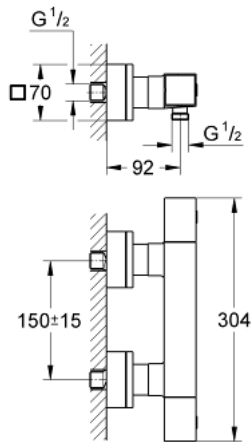

## 34 509 000 GROHTHERM CUBE THERMOSTATIC SHOWER MIXER 1/2"

### PRODUCT DESCRIPTION

- Colour: chrome
- wall mounted
- GROHE LongLife finish
- GROHE SafeStop - safety button at 38°C
- GROHE SafeStop Plus - integrated temperature limiter at max 50° C
- GROHE TurboStat C3 - compact cartridge with wax thermoelement
- integrated mixed water shut off
- volume handle with GROHE EcoButton (economy button with individually adjustable economy stop)
- shower bottom outlet 1/2"
- Carbodur ceramic headpart 1/2", 180°
- built-in non return valves
- dirt strainers
- protected against backflow
- covered S-unions
- integrated flow limiter 14 l/min in the shower outlet
- GROHE EcoJoy - less water, perfect flow