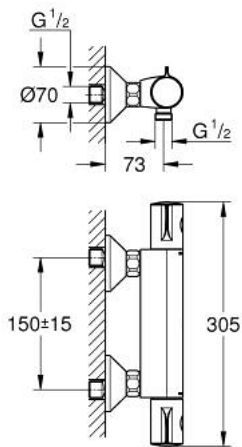

## 34 558 000 GROHTHERM 800 THERMOSTATIC SHOWER MIXER 1/2"

### PRODUCT DESCRIPTION

- Colour: chrome
- wall mounted
- GROHE LongLife finish
- GROHE SafeStop - safety button at 38°C
- GROHE SafeStop Plus - optional temperature limiter at 43°C included
- GROHE TurboStat - compact cartridge with wax thermoelement
- integrated mixed water shut off
- volume handle with GROHE EcoButton (economy button with individually adjustable economy stop)
- ceramic headpart 1/2", 180°
- shower bottom outlet 1/2"
- dirt strainers
- built-in non return valves
- protected against backflow
- S-unions
- metal escutcheon

### SPARE PARTS, February 2014 – now

- 1: Temperature control handle (Spare part-nr. 47981000)
- 2: Fitting ring (Spare part-nr. 47743000)
- 3: Thermostatic compact cartridge 1/2" (Spare part-nr. 47439000)
- 4: Shut-off handle (Spare part-nr. 47980000)
- 5: Ceramic headpart, 1/2" (Spare part-nr. 45346000)
- 5.1: O-ring Ø 18.2 x Ø 1.7 (Spare part-nr. 0392400M)
- 6: Non-return valve (Spare part-nr. 08565000)
- 7: Non-return valve (Spare part-nr. 47189000)
- 7.1: Dirt Strainer (Spare part-nr. 0726400M)
- 7.2: Non-return valve (Spare part-nr. 08565000)
- 7.3: O-ring Ø 17 x Ø 2 (Spare part-nr. 0305500M)
- 8: S-union (Spare part-nr. 12075000)
- 8.1: Seal (Spare part-nr. 0138600M)
- 8.2: Escutcheon (Spare part-nr. 0221000M)
- 9: Extension 3/4", 20 mm (Spare part-nr. 0713000M)\*
- 10: Socket Spanner (Spare part-nr. 19332000)\*
- 11: Special spanner (Spare part-nr. 19377000)\*
- 12: Thermo-element 1/2" for changed waterways (Spare part-nr. 47175000)\*