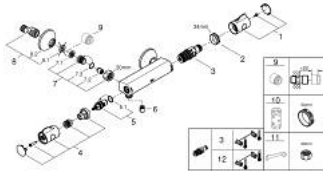

## 34 558 000 GROHTHERM 800 THERMOSTATIC SHOWER MIXER 1/2"

### PRODUCT DESCRIPTION

- Colour: chrome
- wall mounted
- GROHE LongLife finish
- GROHE SafeStop - safety button at 38°C
- GROHE SafeStop Plus - optional temperature limiter at 43°C included
- GROHE TurboStat - compact cartridge with wax thermoelement
- integrated mixed water shut off
- volume handle with GROHE EcoButton (economy button with individually adjustable economy stop)
- ceramic headpart 1/2", 180°
- shower bottom outlet 1/2"
- dirt strainers
- built-in non return valves
- protected against backflow
- S-unions
- metal escutcheon

### SPARE PARTS, February 2014 – now

- 1: Temperature control handle (Spare part-nr. 47981000)
- 2: Fitting ring (Spare part-nr. 47743000)
- 3: Thermostatic compact cartridge 1/2" (Spare part-nr. 47439000)
- 4: Shut-off handle (Spare part-nr. 47980000)
- 5: Ceramic headpart, 1/2" (Spare part-nr. 45346000)
- 5.1: O-ring Ø 18.2 x Ø 1.7 (Spare part-nr. 0392400M)
- 6: Non-return valve (Spare part-nr. 08565000)
- 7: Non-return valve (Spare part-nr. 47189000)
- 7.1: Dirt Strainer (Spare part-nr. 0726400M)
- 7.2: Non-return valve (Spare part-nr. 08565000)
- 7.3: O-ring Ø 17 x Ø 2 (Spare part-nr. 0305500M)
- 8: S-union (Spare part-nr. 12075000)
- 8.1: Seal (Spare part-nr. 0138600M)
- 8.2: Escutcheon (Spare part-nr. 0221000M)
- 9: Extension 3/4", 20 mm (Spare part-nr. 0713000M)\*
- 10: Socket Spanner (Spare part-nr. 19332000)\*
- 11: Special spanner (Spare part-nr. 19377000)\*
- 12: Thermo-element 1/2" for changed waterways (Spare part-nr. 47175000)\*