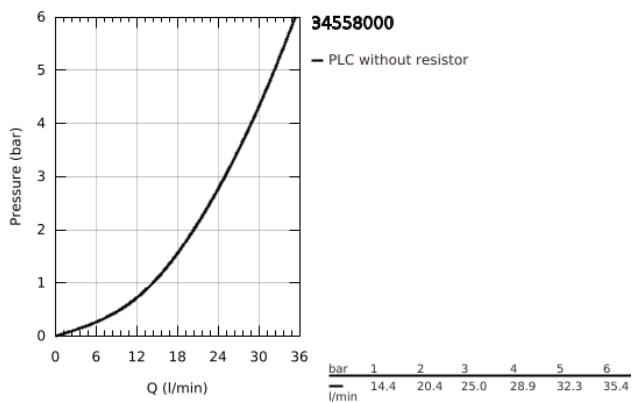

## 34 558 000 GROHTHERM 800 THERMOSTATIC SHOWER MIXER 1/2"

### PRODUCT DESCRIPTION

- Colour: chrome
- wall mounted
- GROHE LongLife finish
- GROHE SafeStop - safety button at 38°C
- GROHE SafeStop Plus - optional temperature limiter at 43°C included
- GROHE TurboStat - compact cartridge with wax thermoelement
- integrated mixed water shut off
- volume handle with GROHE EcoButton (economy button with individually adjustable economy stop)
- ceramic headpart 1/2", 180°
- shower bottom outlet 1/2"
- dirt strainers
- built-in non return valves
- protected against backflow
- S-unions
- metal escutcheon