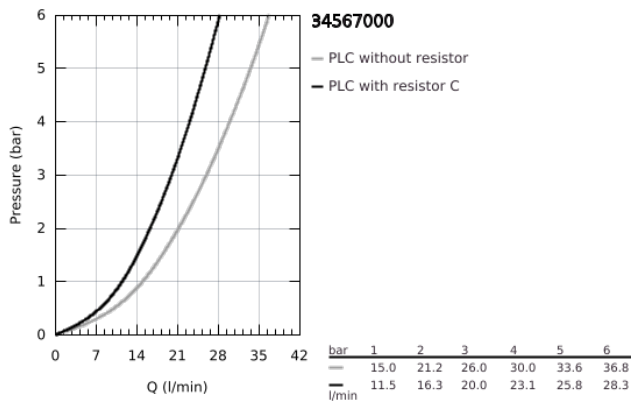

34 567 000 GROHTHERM 800 THERMOSTATIC BATH MIXER 1/2"

PRODUCT DESCRIPTION

- Colour: chrome
- wall mounted
- GROHE LongLife finish
- GROHE SafeStop - safety button at 38°C
- GROHE SafeStop Plus - optional temperature limiter at 43°C included
- GROHE TurboStat - compact cartridge with wax thermoelement
- integrated mixed water shut off
- automatic diverter: bath/shower
- volume handle with GROHE EcoButton (economy button with individually adjustable economy stop)
- ceramic headpart 1/2", 180°
- shower bottom outlet 1/2"
- mousseur
- built-in non return valves
- dirt strainers
- protected against backflow
- S-unions
- metal escutcheon

34 567 000 GROHTHERM 800 THERMOSTATIC BATH MIXER 1/2"

SPARE PARTS, February 2014 – now

- 1: Temperature control handle (Spare part-nr. 47981000)
- 2: Fitting ring (Spare part-nr. 47743000)
- 3: Thermostatic compact cartridge 1/2" (Spare part-nr. 47439000)
- 4: Shut-off handle (Spare part-nr. 47980000)
- 5: Ceramic headpart, 1/2" (Spare part-nr. 45346000)
- 5.1: O-ring \varnothing 18.2 x \varnothing 1.7 (Spare part-nr. 0392400M)
- 6: Non-return valve (Spare part-nr. 47189000)
- 6.1: Dirt Strainer (Spare part-nr. 0726400M)
- 6.2: Non-return valve (Spare part-nr. 08565000)
- 6.3: O-ring \varnothing 17 x \varnothing 2 (Spare part-nr. 0305500M)
- 7: S-union (Spare part-nr. 12075000)
- 7.1: Seal (Spare part-nr. 0138600M)
- 7.2: Escutcheon (Spare part-nr. 0221000M)
- 8: Mousseur (Spare part-nr. 13952000)
- 9: Diverter knob (Spare part-nr. 65648000)
- 10: Diverter (Spare part-nr. 65655000)
- 11: Non-return valve (Spare part-nr. 08565000)
- 12: Extension 3/4", 20 mm (Spare part-nr. 0713000M)*
- 13: Special spanner (Spare part-nr. 19377000)*
- 14: Socket Spanner (Spare part-nr. 19332000)*
- 15: Thermo-element 1/2" for changed waterways (Spare part-nr. 47175000)*