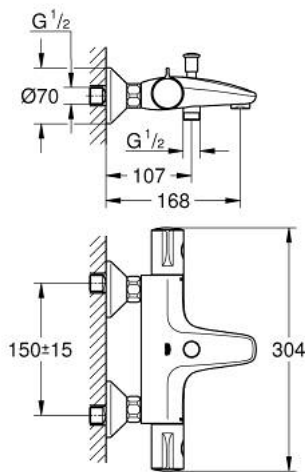

34 567 000 GROHTHERM 800 THERMOSTATIC BATH MIXER 1/2"

PRODUCT DESCRIPTION

- Colour: chrome
- wall mounted
- GROHE LongLife finish
- GROHE SafeStop - safety button at 38°C
- GROHE SafeStop Plus - optional temperature limiter at 43°C included
- GROHE TurboStat - compact cartridge with wax thermoelement
- integrated mixed water shut off
- automatic diverter: bath/shower
- volume handle with GROHE EcoButton (economy button with individually adjustable economy stop)
- ceramic headpart 1/2", 180°
- shower bottom outlet 1/2"
- mousseur
- built-in non return valves
- dirt strainers
- protected against backflow
- S-unions
- metal escutcheon

34 567 000 GROHTHERM 800 THERMOSTATIC BATH MIXER 1/2"

SPARE PARTS, February 2014 – now

- 1: Temperature control handle (Spare part-nr. 47981000)
- 2: Fitting ring (Spare part-nr. 47743000)
- 3: Thermostatic compact cartridge 1/2" (Spare part-nr. 47439000)
- 4: Shut-off handle (Spare part-nr. 47980000)
- 5: Ceramic headpart, 1/2" (Spare part-nr. 45346000)
- 5.1: O-ring \varnothing 18.2 x \varnothing 1.7 (Spare part-nr. 0392400M)
- 6: Non-return valve (Spare part-nr. 47189000)
- 6.1: Dirt Strainer (Spare part-nr. 0726400M)
- 6.2: Non-return valve (Spare part-nr. 08565000)
- 6.3: O-ring \varnothing 17 x \varnothing 2 (Spare part-nr. 0305500M)
- 7: S-union (Spare part-nr. 12075000)
- 7.1: Seal (Spare part-nr. 0138600M)
- 7.2: Escutcheon (Spare part-nr. 0221000M)
- 8: Mousseur (Spare part-nr. 13952000)
- 9: Diverter knob (Spare part-nr. 65648000)
- 10: Diverter (Spare part-nr. 65655000)
- 11: Non-return valve (Spare part-nr. 08565000)
- 12: Extension 3/4", 20 mm (Spare part-nr. 0713000M)*
- 13: Special spanner (Spare part-nr. 19377000)*
- 14: Socket Spanner (Spare part-nr. 19332000)*
- 15: Thermo-element 1/2" for changed waterways (Spare part-nr. 47175000)*