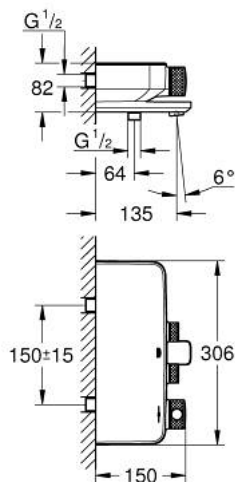

## 34 718 000 GROHTHERM SMARTCONTROL THERMOSTATIC BATH MIXER 1/2"

### PRODUCT DESCRIPTION

- Colour: chrome
- wall mounted
- GROHE CoolTouch - no risk of scalding
- GROHE LongLife finish
- GROHE SafeStop - safety button at 38°C
- GROHE SafeStop Plus - optional temperature limiter at 43°C included
- GROHE TurboStat - compact cartridge with wax thermoelement
- GROHE ProGrip - with knurl structure
- GROHE SmartControl - control the shower with intuitive push/turn button
- integrated GROHE EasyReach shower tray
- shower bottom outlet 1/2"
- bath spout with mousseur
- built-in non return valves and dirt strainers
- protected against backflow

### SPARE PARTS, May 2017 – now

- 1: Thermostatic compact cartridge 1/2" (Spare part-nr. 47439000)
- 2: Cartridge (Spare part-nr. 48297000)
- 3: Non-return valve (Spare part-nr. 49069000)
- 4: Mousseur (Spare part-nr. 13941000)
- 5: Non-return valve (Spare part-nr. 08565000)
- 6: GROHE TurboStat cartridge 1/2" (Spare part-nr. 47175000)\*
- 7: Socket Spanner (Spare part-nr. 49059000)\*