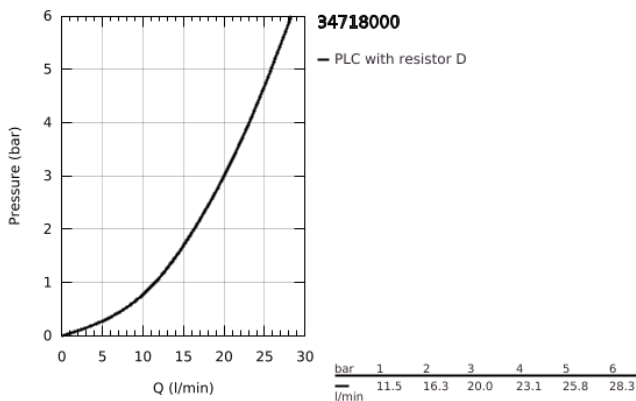

## 34 718 000 GROHTHERM SMARTCONTROL THERMOSTATIC BATH MIXER 1/2"

### PRODUCT DESCRIPTION

- Colour: chrome
- wall mounted
- GROHE CoolTouch - no risk of scalding
- GROHE LongLife finish
- GROHE SafeStop - safety button at 38°C
- GROHE SafeStop Plus - optional temperature limiter at 43°C included
- GROHE TurboStat - compact cartridge with wax thermoelement
- GROHE ProGrip - with knurl structure
- GROHE SmartControl - control the shower with intuitive push/turn button
- integrated GROHE EasyReach shower tray
- shower bottom outlet 1/2"
- bath spout with mousseur
- built-in non return valves and dirt strainers
- protected against backflow