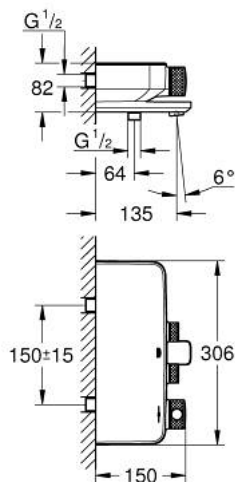

34 718 000 GROHTHERM SMARTCONTROL THERMOSTATIC BATH MIXER 1/2"

PRODUCT DESCRIPTION

- Colour: chrome
- wall mounted
- GROHE CoolTouch - no risk of scalding
- GROHE LongLife finish
- GROHE SafeStop - safety button at 38°C
- GROHE SafeStop Plus - optional temperature limiter at 43°C included
- GROHE TurboStat - compact cartridge with wax thermoelement
- GROHE ProGrip - with knurled structure
- GROHE SmartControl - control the shower with intuitive push/turn button
- integrated GROHE EasyReach shower tray
- shower bottom outlet 1/2"
- bath spout with mousseur
- built-in non return valves and dirt strainers
- protected against backflow

34 718 000 GROHTHERM SMARTCONTROL THERMOSTATIC BATH MIXER 1/2"

SPARE PARTS, May 2017 – now

- 1: Thermostatic compact cartridge 1/2" (Spare part-nr. 47439000)
- 2: Cartridge (Spare part-nr. 48297000)
- 3: Non-return valve (Spare part-nr. 49069000)
- 4: Mousseur (Spare part-nr. 13941000)
- 5: Non-return valve (Spare part-nr. 08565000)
- 6: GROHE TurboStat cartridge 1/2" (Spare part-nr. 47175000)*
- 7: Socket Spanner (Spare part-nr. 49059000)*