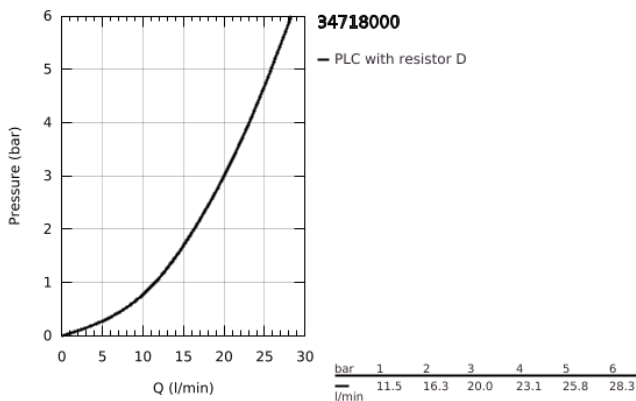

34 718 000 GROHTHERM SMARTCONTROL THERMOSTATIC BATH MIXER 1/2"

PRODUCT DESCRIPTION

- Colour: chrome
- wall mounted
- GROHE CoolTouch - no risk of scalding
- GROHE LongLife finish
- GROHE SafeStop - safety button at 38°C
- GROHE SafeStop Plus - optional temperature limiter at 43°C included
- GROHE TurboStat - compact cartridge with wax thermoelement
- GROHE ProGrip - with knurled structure
- GROHE SmartControl - control the shower with intuitive push/turn button
- integrated GROHE EasyReach shower tray
- shower bottom outlet 1/2"
- bath spout with mousseur
- built-in non return valves and dirt strainers
- protected against backflow

34 718 000 GROHTHERM SMARTCONTROL THERMOSTATIC BATH MIXER 1/2"

SPARE PARTS, May 2017 – now

- 1: Thermostatic compact cartridge 1/2" (Spare part-nr. 47439000)
- 2: Cartridge (Spare part-nr. 48297000)
- 3: Non-return valve (Spare part-nr. 49069000)
- 4: Mousseur (Spare part-nr. 13941000)
- 5: Non-return valve (Spare part-nr. 08565000)
- 6: GROHE TurboStat cartridge 1/2" (Spare part-nr. 47175000)*
- 7: Socket Spanner (Spare part-nr. 49059000)*