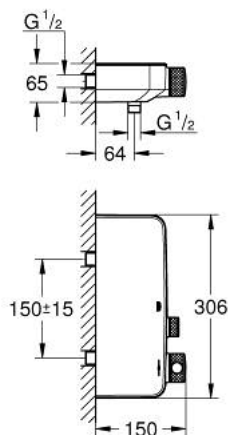

34 719 000 GROHTHERM SMARTCONTROL THERMOSTATIC SHOWER MIXER 1/2"

PRODUCT DESCRIPTION

- Colour: chrome
- wall mounted
- GROHE CoolTouch - no risk of scalding
- GROHE LongLife finish
- GROHE SafeStop - safety button at 38°C
- GROHE SafeStop Plus - optional temperature limiter at 43°C included
- GROHE TurboStat - compact cartridge with wax thermoelement
- GROHE ProGrip - with knurled structure
- GROHE SmartControl - control the shower with intuitive push/turn button
- integrated GROHE EasyReach shower tray
- shower bottom outlet 1/2"
- built-in non return valves and dirt strainers
- protected against backflow

34 719 000 GROHTHERM SMARTCONTROL THERMOSTATIC SHOWER MIXER 1/2"

SPARE PARTS, May 2017 – now

- 1: Thermostatic compact cartridge 1/2" (Spare part-nr. 47439000)
- 2: Cartridge (Spare part-nr. 48297000)
- 3: Non-return valve (Spare part-nr. 49069000)
- 4: Non-return valve (Spare part-nr. 08565000)
- 5: GROHE TurboStat cartridge 1/2" (Spare part-nr. 47175000)*
- 6: Socket Spanner (Spare part-nr. 49059000)*