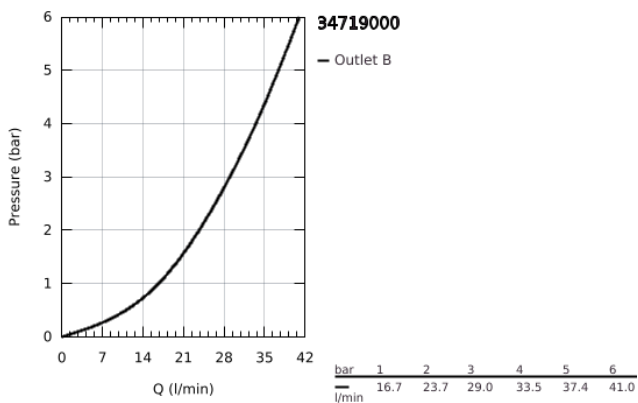

34 719 000 GROHTHERM SMARTCONTROL THERMOSTATIC SHOWER MIXER 1/2"

PRODUCT DESCRIPTION

- Colour: chrome
- wall mounted
- GROHE CoolTouch - no risk of scalding
- GROHE LongLife finish
- GROHE SafeStop - safety button at 38°C
- GROHE SafeStop Plus - optional temperature limiter at 43°C included
- GROHE TurboStat - compact cartridge with wax thermoelement
- GROHE ProGrip - with knurled structure
- GROHE SmartControl - control the shower with intuitive push/turn button
- integrated GROHE EasyReach shower tray
- shower bottom outlet 1/2"
- built-in non return valves and dirt strainers
- protected against backflow

34 719 000 GROHTHERM SMARTCONTROL THERMOSTATIC SHOWER MIXER 1/2"

SPARE PARTS, May 2017 – now

- 1: Thermostatic compact cartridge 1/2" (Spare part-nr. 47439000)
- 2: Cartridge (Spare part-nr. 48297000)
- 3: Non-return valve (Spare part-nr. 49069000)
- 4: Non-return valve (Spare part-nr. 08565000)
- 5: GROHE TurboStat cartridge 1/2" (Spare part-nr. 47175000)*
- 6: Socket Spanner (Spare part-nr. 49059000)*