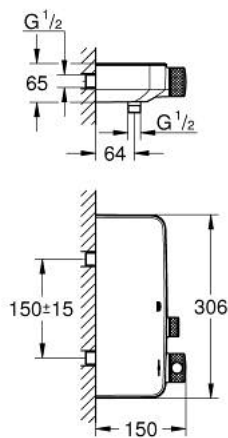

34 719 000 GROHTHERM SMARTCONTROL THERMOSTATIC SHOWER MIXER 1/2"

PRODUCT DESCRIPTION

- Colour: chrome
- wall mounted
- GROHE CoolTouch - no risk of scalding
- GROHE LongLife finish
- GROHE SafeStop - safety button at 38°C
- GROHE SafeStop Plus - optional temperature limiter at 43°C included
- GROHE TurboStat - compact cartridge with wax thermoelement
- GROHE ProGrip - with knurl structure
- GROHE SmartControl - control the shower with intuitive push/turn button
- integrated GROHE EasyReach shower tray
- shower bottom outlet 1/2"
- built-in non return valves and dirt strainers
- protected against backflow

34 719 000 GROHTHERM SMARTCONTROL THERMOSTATIC SHOWER MIXER 1/2"

SPARE PARTS, May 2017 – now

- 1: Thermostatic compact cartridge 1/2" (Spare part-nr. 47439000)
- 2: Cartridge (Spare part-nr. 48297000)
- 3: Non-return valve (Spare part-nr. 49069000)
- 4: Non-return valve (Spare part-nr. 08565000)
- 5: GROHE TurboStat cartridge 1/2" (Spare part-nr. 47175000)*
- 6: Socket Spanner (Spare part-nr. 49059000)*