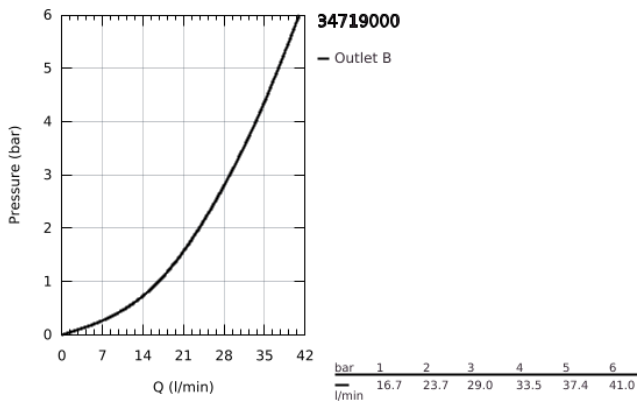

34 719 000 GROHTHERM SMARTCONTROL THERMOSTATIC SHOWER MIXER 1/2"

PRODUCT DESCRIPTION

- Colour: chrome
- wall mounted
- GROHE CoolTouch - no risk of scalding
- GROHE LongLife finish
- GROHE SafeStop - safety button at 38°C
- GROHE SafeStop Plus - optional temperature limiter at 43°C included
- GROHE TurboStat - compact cartridge with wax thermoelement
- GROHE ProGrip - with knurl structure
- GROHE SmartControl - control the shower with intuitive push/turn button
- integrated GROHE EasyReach shower tray
- shower bottom outlet 1/2"
- built-in non return valves and dirt strainers
- protected against backflow

34 719 000 GROHTHERM SMARTCONTROL THERMOSTATIC SHOWER MIXER 1/2"

SPARE PARTS, May 2017 – now

- 1: Thermostatic compact cartridge 1/2" (Spare part-nr. 47439000)
- 2: Cartridge (Spare part-nr. 48297000)
- 3: Non-return valve (Spare part-nr. 49069000)
- 4: Non-return valve (Spare part-nr. 08565000)
- 5: GROHE TurboStat cartridge 1/2" (Spare part-nr. 47175000)*
- 6: Socket Spanner (Spare part-nr. 49059000)*