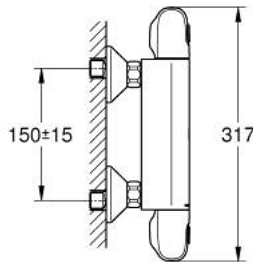

## 34 814 243 3 GROHTHERM 1000 THERMOSTATIC SHOWER MIXER 1/2"

### PRODUCT DESCRIPTION

- Colour: matte black
- wall mounted
- GROHE CoolTouch safety housing
- GROHE MetalGrip ergonomically shaped metal handles
- GROHE SafeStop - safety button at 38°C
- GROHE SafeStop Plus - optional temperature limiter at 43°C included
- GROHE TurboStat - compact cartridge with wax thermoelement
- integrated mixed water shut off
- volume handle with GROHE EcoButton (economy button with individually adjustable economy stop)
- ceramic headpart 1/2", 180°
- shower bottom outlet 1/2"
- built-in non return valves
- dirt strainers
- protected against backflow
- S-unions
- metal escutcheon
- professional edition

### SPARE PARTS, June 2023 – now

- 1: GRT 1000 New shut-off handle (Spare part-nr. 479722430)
  - 1.1: cap (Spare part-nr. 47974243M)
  - 2: Ceramic headpart, 1/2" (Spare part-nr. 45346000)
  - 2.1: O-ring  $\varnothing$  18.2 x  $\varnothing$  1.7 (Spare part-nr. 0392400M)
  - 3: GRT 1000 New temperature control handle (Spare part-nr. 479732430)
  - 3.1: cap (Spare part-nr. 47974243M)
  - 4: Fitting ring (Spare part-nr. 47743000)
  - 5: Thermostatic compact cartridge 1/2" (Spare part-nr. 47439000)
  - 6: Race (Spare part-nr. 47975000)
  - 7: Non-return valve (Spare part-nr. 08565000)
  - 8: Non-return valve (Spare part-nr. 471892430)
  - 8.1: Dirt Strainer (Spare part-nr. 0726400M)
  - 8.2: Non-return valve (Spare part-nr. 08565000)
  - 8.3: O-ring  $\varnothing$  17 x  $\varnothing$  2 (Spare part-nr. 0305500M)
  - 9: S-union (Spare part-nr. 120752430)
  - 9.1: Seal (Spare part-nr. 0138600M)
  - 9.2: Escutcheon (Spare part-nr. 02210243M)
  - 10: Extension 3/4", 20 mm (Spare part-nr. 0713000M)\*
  - 11: Special spanner (Spare part-nr. 19377000)\*
  - 12: Socket Spanner (Spare part-nr. 19332000)\*
  - 13: GROHE TurboStat cartridge 1/2" (Spare part-nr. 47175000)\*
- \* Optional accessories