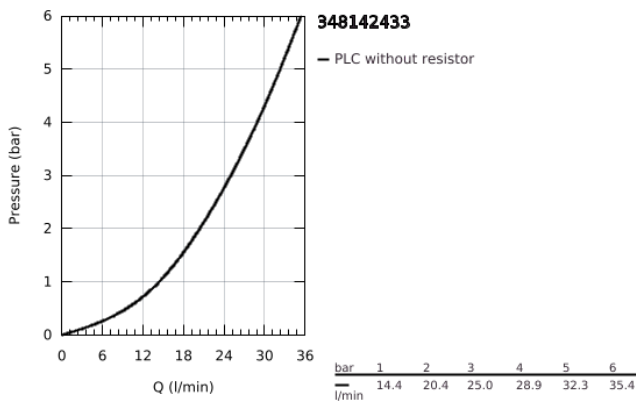

## 34 814 243 3 GROHTHERM 1000 THERMOSTATIC SHOWER MIXER 1/2"

### PRODUCT DESCRIPTION

- Colour: matte black
- wall mounted
- GROHE CoolTouch safety housing
- GROHE MetalGrip ergonomically shaped metal handles
- GROHE SafeStop - safety button at 38°C
- GROHE SafeStop Plus - optional temperature limiter at 43°C included
- GROHE TurboStat - compact cartridge with wax thermoelement
- integrated mixed water shut off
- volume handle with GROHE EcoButton (economy button with individually adjustable economy stop)
- ceramic headpart 1/2", 180°
- shower bottom outlet 1/2"
- built-in non return valves
- dirt strainers
- protected against backflow
- S-unions
- metal escutcheon
- professional edition