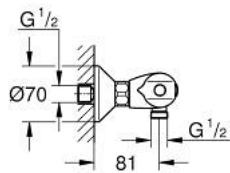

## 34 814 243 3 GROHTHERM 1000 THERMOSTATIC SHOWER MIXER 1/2"

### PRODUCT DESCRIPTION

- Colour: matte black
- wall mounted
- GROHE CoolTouch safety housing
- GROHE MetalGrip ergonomically shaped metal handles
- GROHE SafeStop - safety button at 38°C
- GROHE SafeStop Plus - optional temperature limiter at 43°C included
- GROHE TurboStat - compact cartridge with wax thermoelement
- integrated mixed water shut off
- volume handle with GROHE EcoButton (economy button with individually adjustable economy stop)
- ceramic headpart 1/2", 180°
- shower bottom outlet 1/2"
- built-in non return valves
- dirt strainers
- protected against backflow
- S-unions
- metal escutcheon
- professional edition

### SPARE PARTS, June 2023 – now

- 1: GRT 1000 New shut-off handle (Spare part-nr. 479722430)
  - 1.1: cap (Spare part-nr. 47974243M)
  - 2: Ceramic headpart, 1/2" (Spare part-nr. 45346000)
  - 2.1: O-ring  $\varnothing$  18.2 x  $\varnothing$  1.7 (Spare part-nr. 0392400M)
  - 3: GRT 1000 New temperature control handle (Spare part-nr. 479732430)
  - 3.1: cap (Spare part-nr. 47974243M)
  - 4: Fitting ring (Spare part-nr. 47743000)
  - 5: Thermostatic compact cartridge 1/2" (Spare part-nr. 47439000)
  - 6: Race (Spare part-nr. 47975000)
  - 7: Non-return valve (Spare part-nr. 08565000)
  - 8: Non-return valve (Spare part-nr. 471892430)
  - 8.1: Dirt Strainer (Spare part-nr. 0726400M)
  - 8.2: Non-return valve (Spare part-nr. 08565000)
  - 8.3: O-ring  $\varnothing$  17 x  $\varnothing$  2 (Spare part-nr. 0305500M)
  - 9: S-union (Spare part-nr. 120752430)
  - 9.1: Seal (Spare part-nr. 0138600M)
  - 9.2: Escutcheon (Spare part-nr. 02210243M)
  - 10: Extension 3/4", 20 mm (Spare part-nr. 0713000M)\*
  - 11: Special spanner (Spare part-nr. 19377000)\*
  - 12: Socket Spanner (Spare part-nr. 19332000)\*
  - 13: GROHE TurboStat cartridge 1/2" (Spare part-nr. 47175000)\*
- \* Optional accessories